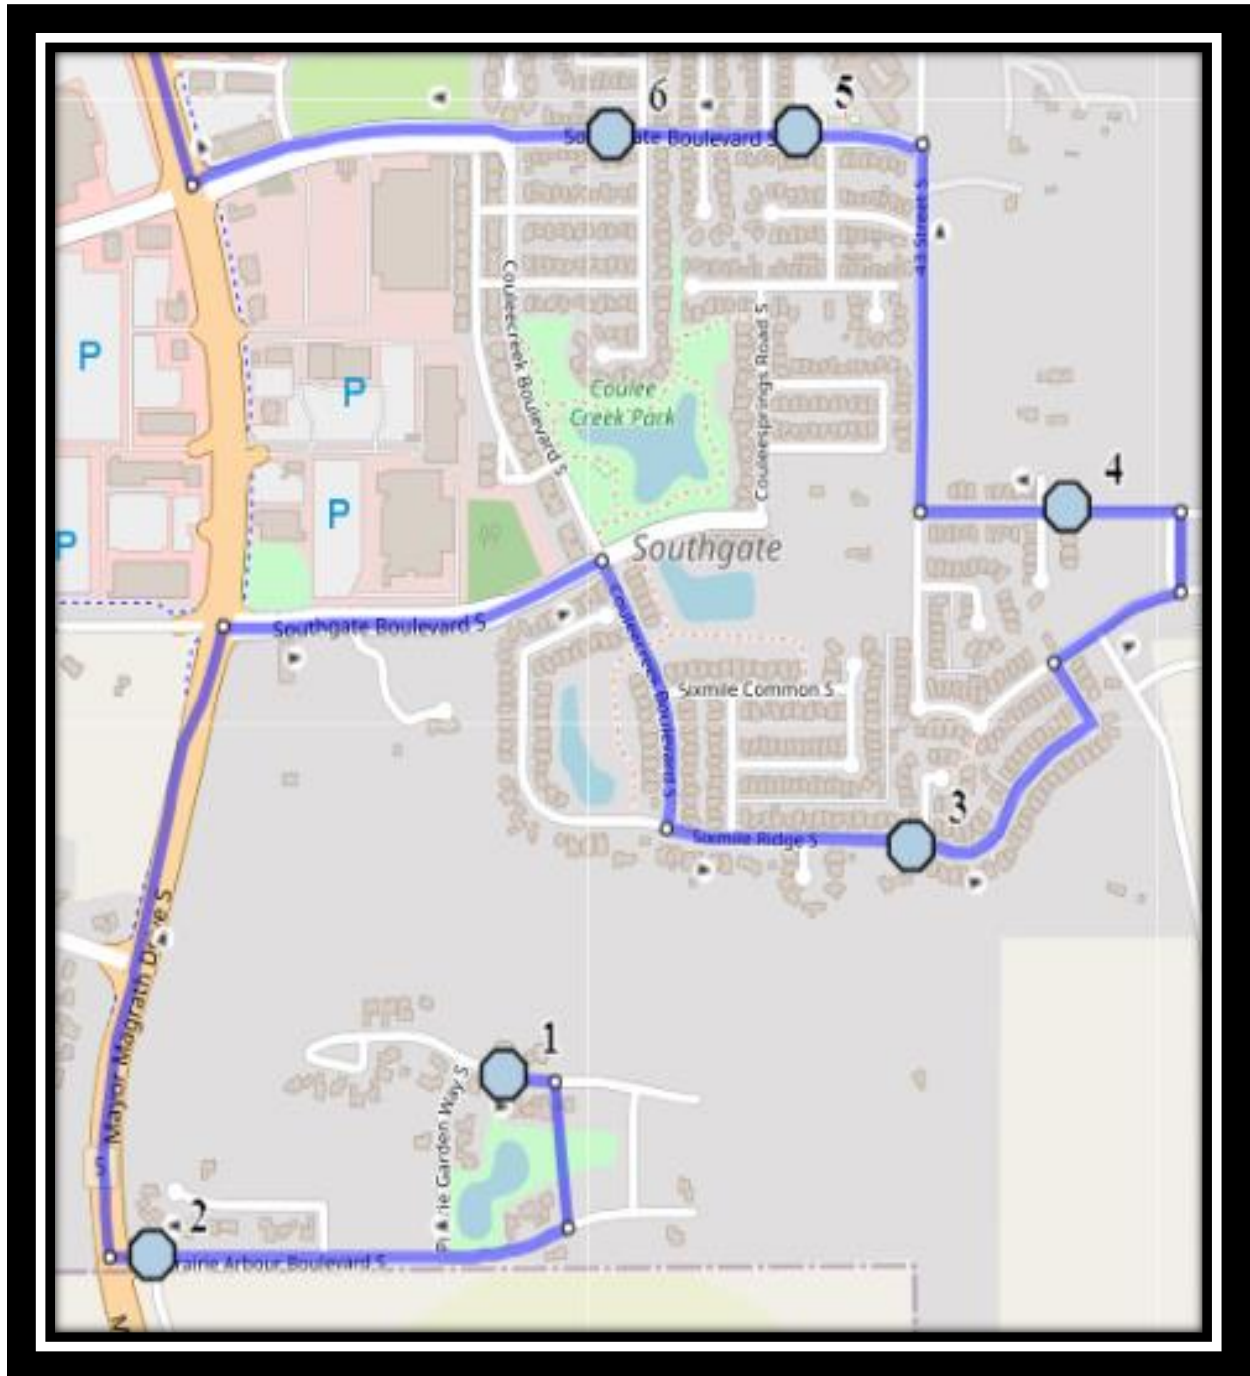

Lakeview/Plaxton S2

REVISED: August 18, 2021

EFFECTIVE: August 31, 2021

PM Route stops 3-6 first, then 2-1

Lakeview Elementary – 1129 Henderson Lake Blvd South – (403) 328-5454
Dr. Robert Plaxton Elementary – 4510 Fairmont Gate South – (825) 399-0620

Lakeview/Plaxton S2

REVISED: August 18, 2021

EFFECTIVE: August 31, 2021

#1 - 7:31 AM - Arbourwood Terrace South Eastbound - Walkway Entrance

#2 - 7:33 AM - Praire Arbour Blvd South Westbound - Walkway Entrance

#3 - 7:37 AM - Sixmile Ridges South Eastbound

#4 - 7:41 AM - 40 Ave South Westbound

#5 - 7:43 AM - Southgate Blvd South Westbound - LPT Stop #12327

#6 - 7:44 AM - Southgate Blvd South Westbound - LPT Stop #12328

#5 - 3:29 PM - Southgate Blvd South Westbound - LPT Stop #12327

#6 - 3:31 PM - Southgate Blvd South Westbound - LPT Stop #12328

#7 - 3:35 PM - Arbourwood Terrace South Eastbound - Walkway Entrance

#8 - 3:37 PM - Praire Arbour Blvd South Westbound - Walkway Entrance