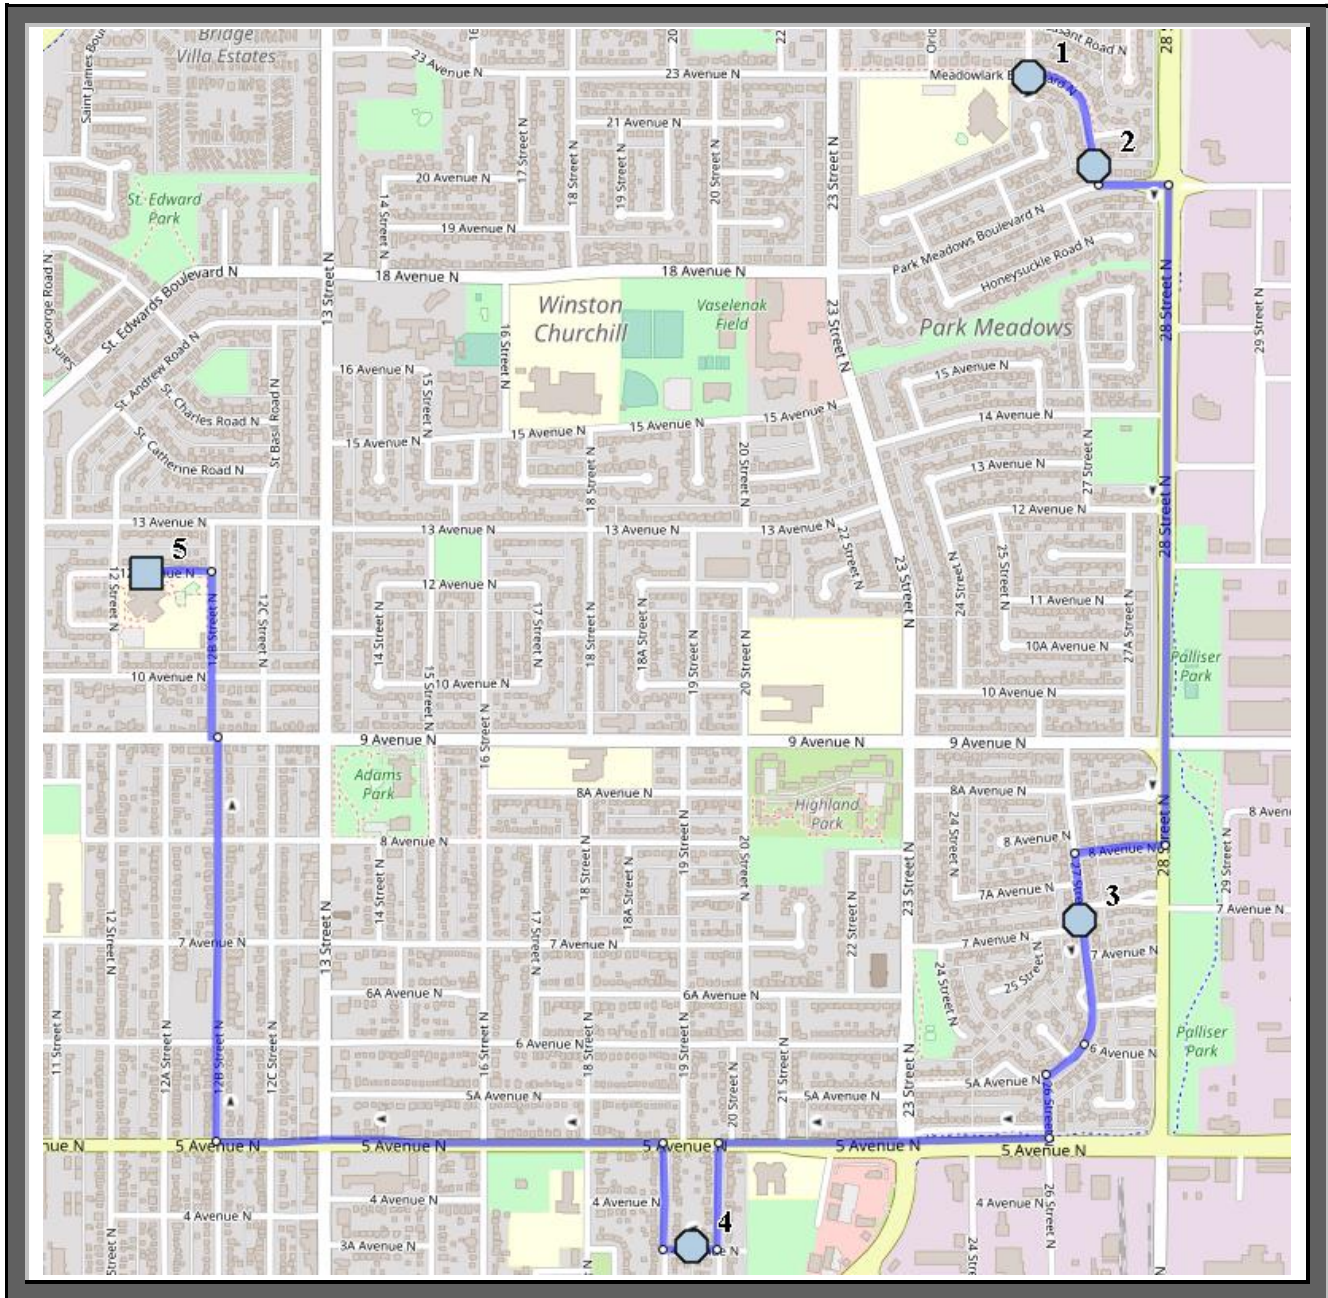

ST. PAULS N1

REVISED: August 18, 2021

EFFECTIVE: August 31, 2021

AM Route / PM same as AM

St. Paul – 1212 12th Avenue, South. (403)-328-0611

Please arrive 5 minutes before scheduled pick up and drop off times. Times shown may vary due to weather & traffic conditions.
Bus routes and maps are subject to change. For the most up-to-date version, visit www.southland.ca/lethbridge.