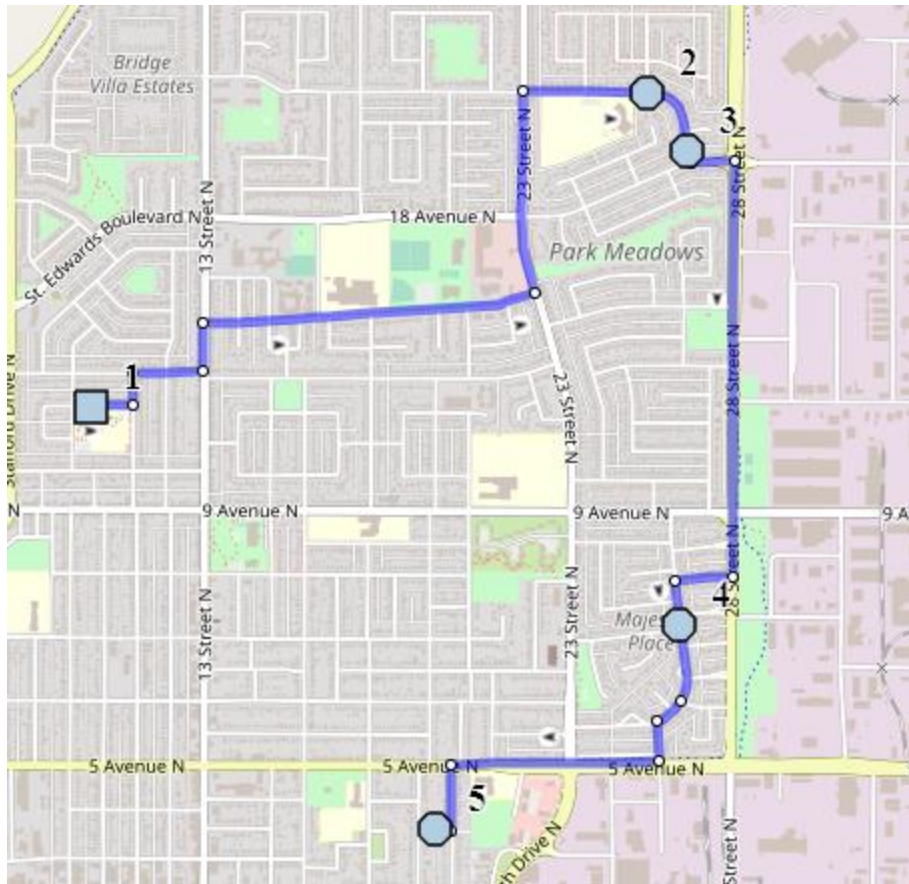

#4 - 8:00 AM - 4 Ave North Westbound - Alley

#5 - 8:05 AM - St. Paul School

St. Paul – 1212 12th Avenue, South. (403)-328-0611

Please arrive 5 minutes before scheduled pick up and drop off times. Times shown may vary due to weather & traffic conditions.
Bus routes and maps are subject to change. For the most up-to-date version, visit www.southland.ca/lethbridge.

ST. PAULS N1

REVISED: August 18, 2021

EFFECTIVE: August 31, 2021

#1 - 3:13 PM - St. Paul School

#2 - 3:18 PM - Meadowlark Blvd North Eastbound - LPT Stop #11159

#3 - 3:19 PM - Meadowlark Blvd North Southbound - LPT Stop #11252

#4 - 3:22 PM - 27 Street North Southbound - LPT Stop #11172

#5 - 3:25 PM - 4 Ave North Westbound - Alley

St. Paul – 1212 12th Avenue, South. (403)-328-0611

Please arrive 5 minutes before scheduled pick up and drop off times. Times shown may vary due to weather & traffic conditions.

#5 - 1:14 PM - 4 Ave North Westbound - Alley

#6 - 1:15 PM - 5 Ave North Westbound - 30 Km Sign

#7 - 1:17 PM - 5 Ave North Westbound after 11 St North

St. Paul – 1212 12th Avenue, South. (403)-328-0611

Please arrive 5 minutes before scheduled pick up and drop off times. Times shown may vary due to weather & traffic conditions.