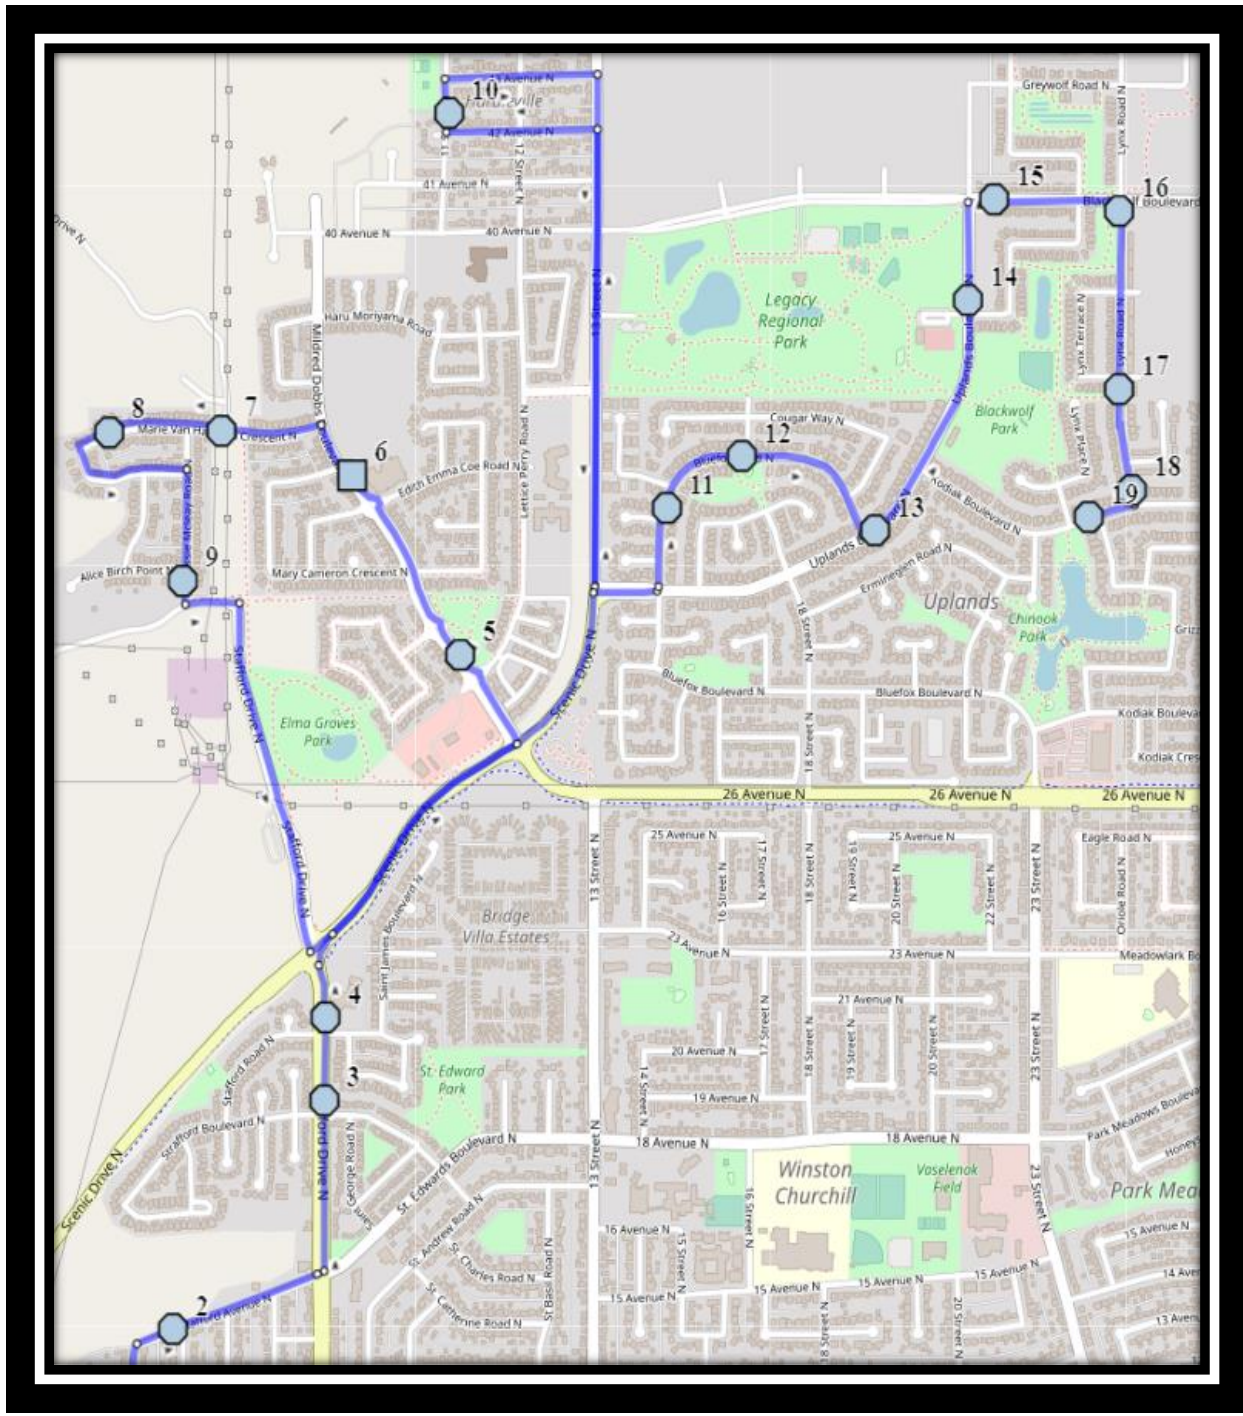

AM Route

Wilson/St. Teresa N3

REVISED: August 18, 2021

EFFECTIVE: August 31, 2021

PM Route

Wilson Middle School – 2003 9 Ave North – (403) 329-3144

St. Teresa of Calcutta – 235 Mildred Dobbs Blvd North – (587) 787-1490

Please arrive 5 minutes before scheduled pick up and drop off times. Times shown may vary due to weather & traffic conditions.

Bus routes and maps are subject to change. For the most up-to-date version, visit www.southland.ca/lethbridge.