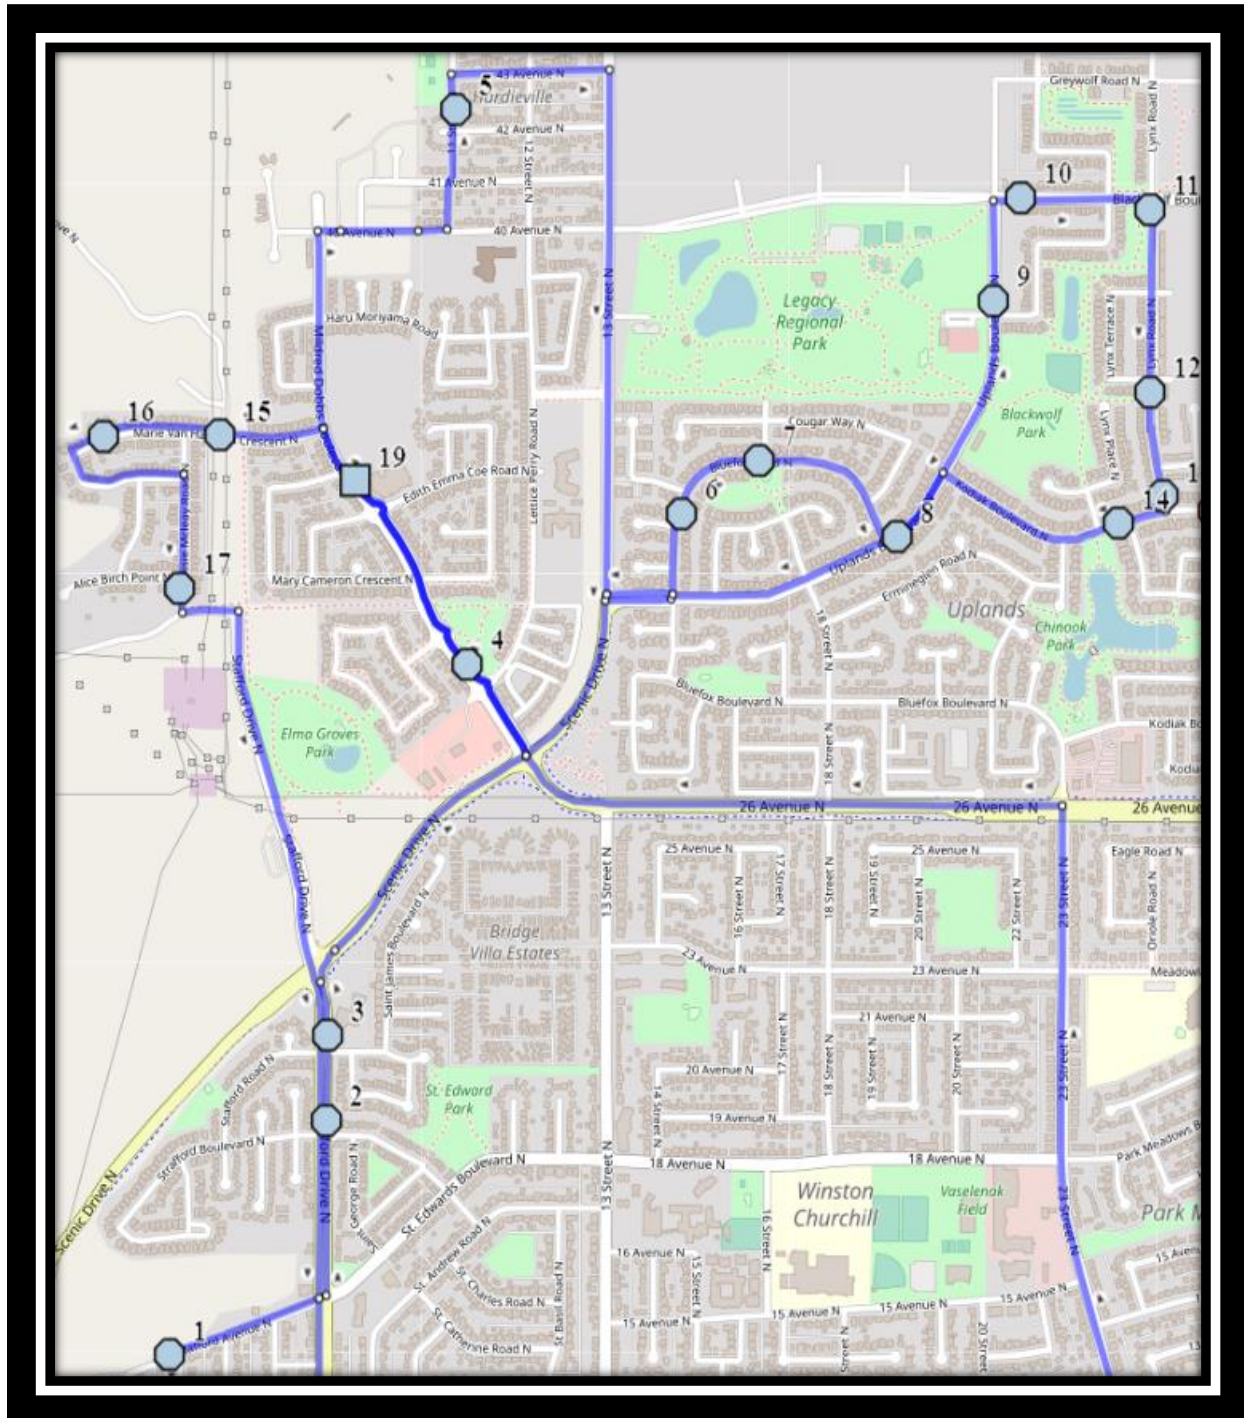

Wilson/St. Teresa N3

REVISED: August 18, 2021

EFFECTIVE: August 31, 2021

AM Route

Wilson Middle School – 2003 9 Ave North – (403) 329-3144

St. Teresa of Calcutta – 235 Mildred Dobbs Blvd North – (587) 787-1490

Please arrive 5 minutes before scheduled pick up and drop off times. Times shown may vary due to weather & traffic conditions.

Bus routes and maps are subject to change. For the most up-to-date version, visit www.southland.ca/lethbridge.

Wilson/St. Teresa N3

REVISED: August 18, 2021

EFFECTIVE: August 31, 2021

- #1 - 7:08 AM - Stafford Ave North Eastbound - LPT Stop #11089
- #2 - 7:10 AM - Stafford Drive North Northbound - LPT Stop #11113
- #3 - 7:11 AM - Stafford Drive North Northbound - LPT Stop #11111
- #4 - 7:13 AM - Mildred Dobbs Blvd North Northbound - LPT Stop #11007
- #5 - 7:18 AM - 11 Street North Northbound - Alley
- #6 - 7:21 AM - Cougar Road North Northbound - Fire Hydrant
- #7 - 7:22 AM - Cougar Road North Eastbound - Park Entrance
- #8 - 7:23 AM - Uplands Blvd North Northbound - LPT Stop #11013
- #9 - 7:24 AM - Uplands Blvd North Northbound - LPT Stop #11255
- #10 - 7:24 AM - Blackwolf Blvd North Eastbound - LPT Stop #11256
- #11 - 7:25 AM - Lynx Road North Southbound - LPT Stop #11257
- #12 - 7:29 AM - Lynx Road North Southbound - Mailboxes
- #13 - 7:29 AM - Lynx Road North Southbound - LPT Stop #11259
- #14 - 7:30 AM - Kodiak Blvd North Westbound - Power Box
- #15 - 7:35 AM - Marie Van Haarlem Crescent North Westbound - Walkway
- #16 - 7:37 AM - Marie Van Haarlem Crescent North Westbound - Cement Island
- #17 - 7:39 AM - Jessie Mcleay Road North Southbound - Mailboxes
- #18 - 7:45 AM - Wilson Middle
- #19 - 7:55 AM - St. Teresa of Calcutta