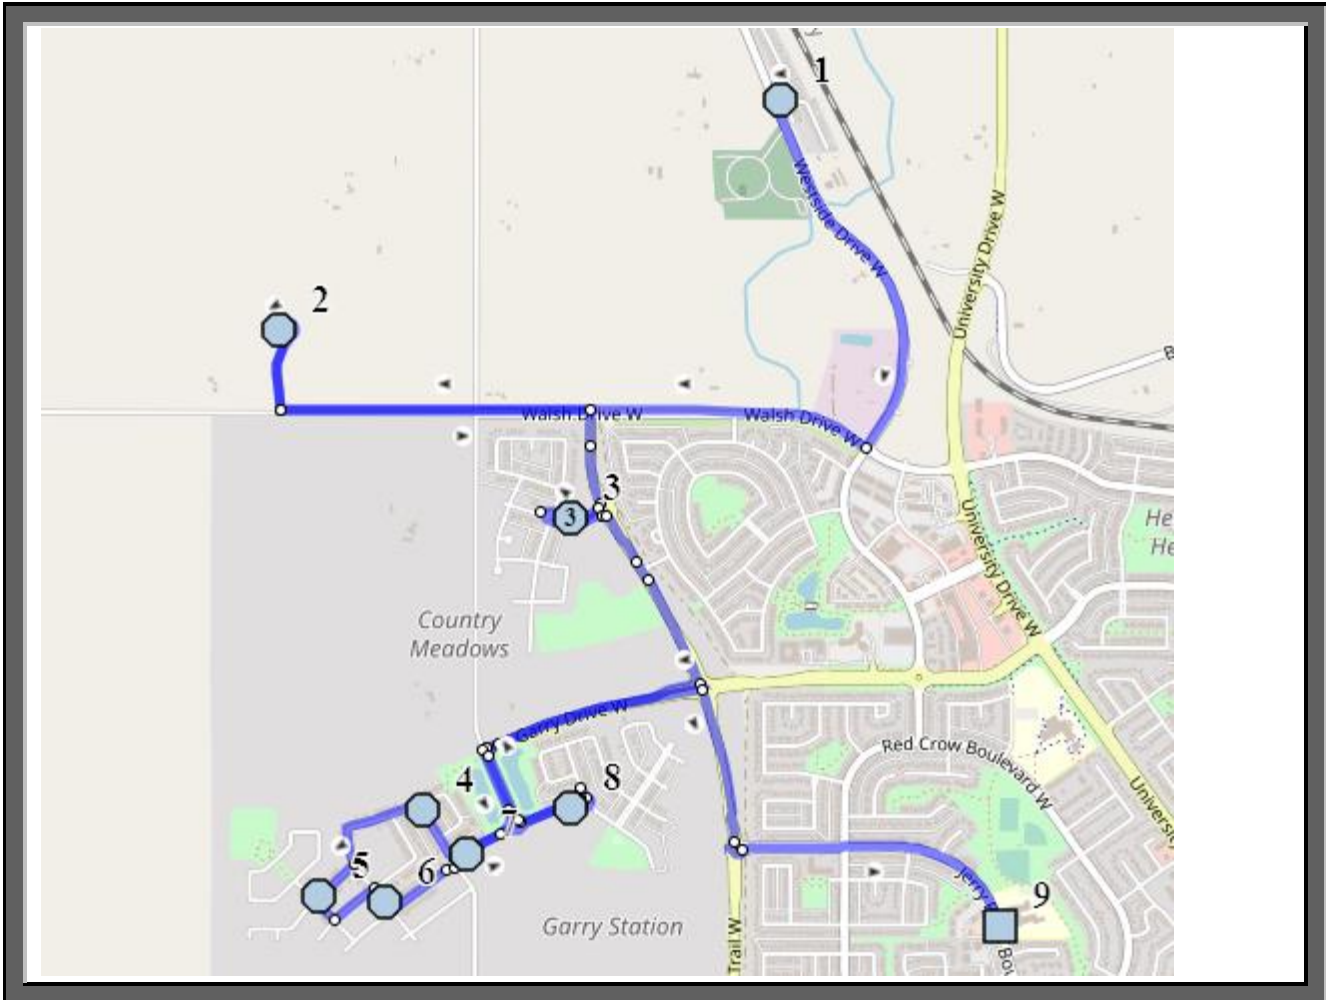

# Mike Mountain Horse W1

REVISED: August 18, 2021

EFFECTIVE: August 31, 2021

**AM Route / PM Route reverse of AM**

**Mike Mountain Horse – 155 Jerry Potts Blvd West – (403) 381-2211**

Please arrive 5 minutes before scheduled pick up and drop off times. Times shown may vary due to weather & traffic conditions.

Bus routes and maps are subject to change. For the most up-to-date version, visit [www.southland.ca/lethbridge](http://www.southland.ca/lethbridge).

# Mike Mountain Horse W1

REVISED: August 18, 2021

EFFECTIVE: August 31, 2021

---

**#1 - 7:22 AM - Westside Drive W Westbound - Trailer Park Mailboxes (WNW)**

**#2 - 7:27 AM - Walsh Dr West - Country Pick Up**

# Mike Mountain Horse W1

REVISED: August 18, 2021

EFFECTIVE: August 31, 2021

Friday

**#1 - 11:37 AM - Mike Mountain Horse**

**#2 - 11:47 AM - Aquitania Blvd W Eastbound - LPT Stop #13526**

**#3 - 11:49 AM - Aquitania Blvd W Eastbound - LPT Stop #13525**