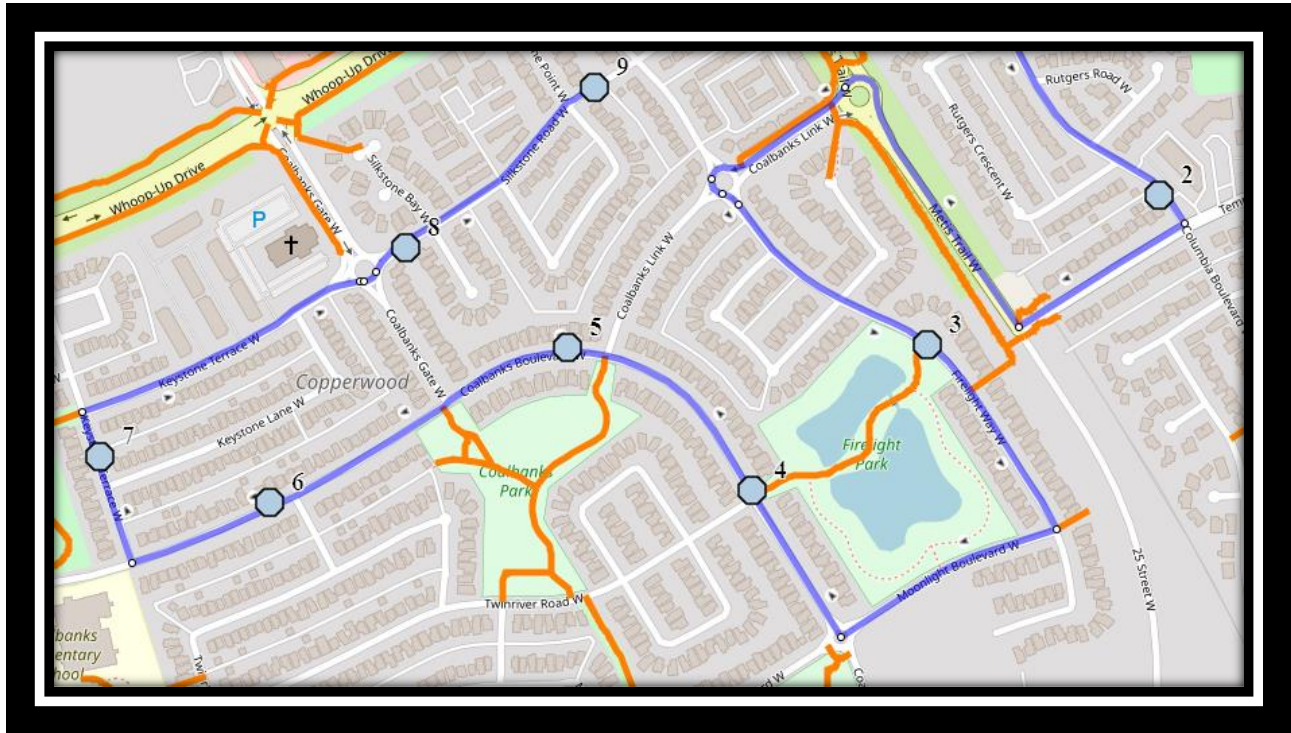

#2 - 8:17 AM - Firelight Way West Southbound - Park Entrance

#3 - 8:19 AM - Coalbanks Blvd West Northbound - Park Entrance

#4 - 8:20 AM - Coalbanks Blvd West Westbound - Power Boxes

#5 - 8:21 AM - Coalbanks Blvd West Westbound

#6 - 8:22 AM - Keystone Terrace West Northbound - LPT Stop #13308

#7 - 8:24 AM - Silkstone Road West Eastbound - LPT Stop #13302

#8 - 8:30 AM - Father Lenoard Van Tighem

Father Leonard Van Tighem – 25 Stoney Crescent West – (403) 381-0953

Please arrive 5 minutes before scheduled pick up and drop off times. Times shown may vary due to weather & traffic conditions.

Bus routes and maps are subject to change. For the most up-to-date version, visit www.southland.ca/lethbridge.

Van Tighem W2

REVISED: August 18, 2021

EFFECTIVE: August 31, 2021

Friday

#1 - 3:25 PM - Father Lenoard Van Tighem	#1 - 1:10 PM
#2 - 3:32 PM - Columbia Blvd W Southbound - LPT Stop #13066	#2 - 1:17 PM
#3 - 3:34 PM - Firelight Way West Southbound - Park Entrance	#3 - 1:19 PM
#4 - 3:36 PM - Coalbanks Blvd West Northbound - Park Entrance	#4 - 1:21 PM
#5 - 3:37 PM - Coalbanks Blvd West Westbound - Power Boxes	#5 - 1:22 PM
#6 - 3:38 PM - Coalbanks Blvd West Westbound	#6 - 1:23 PM
#7 - 3:39 PM - Keystone Terrace West Northbound - LPT Stop #13308	#7 - 1:24 PM
#8 - 3:41 PM - Silkstone Road West Eastbound - LPT Stop #13302	#8 - 1:26 PM
#9 - 3:41 PM - Silkstone Road West Eastbound - LPT Stop #13303	#9 - 1:26 PM