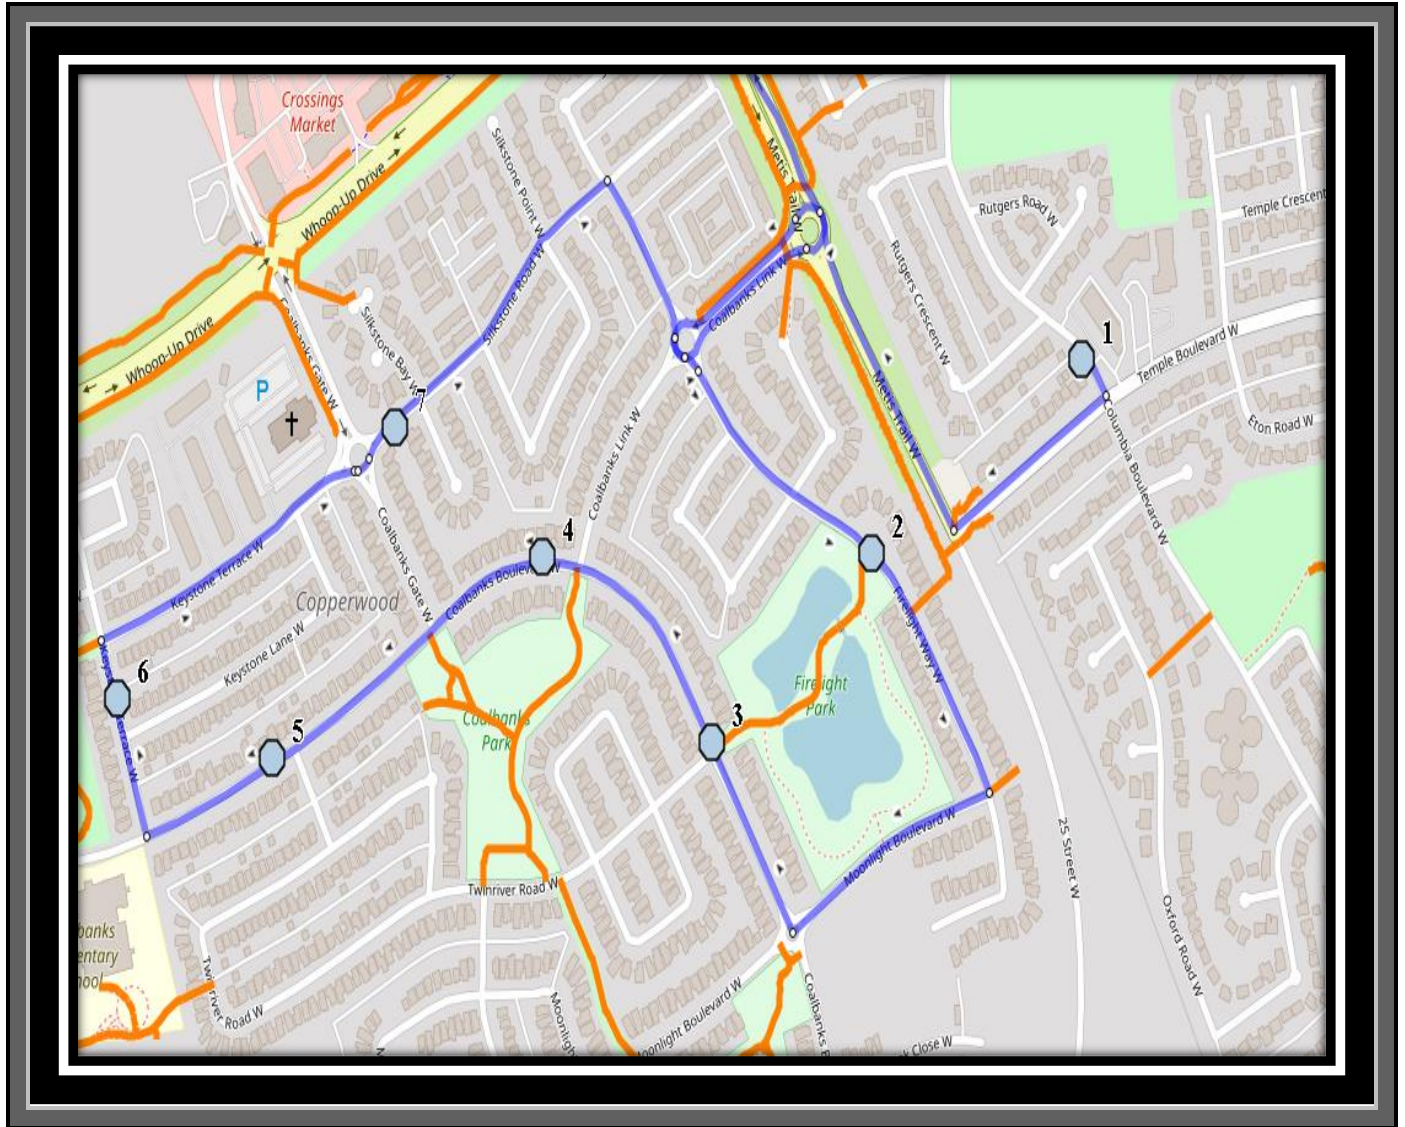

Van Tighem W2

REVISED: August 18, 2021

EFFECTIVE: August 31, 2021

AM Route

Father Leonard Van Tighem – 25 Stoney Crescent West – (403) 381-0953

Please arrive 5 minutes before scheduled pick up and drop off times. Times shown may vary due to weather & traffic conditions.

Bus routes and maps are subject to change. For the most up-to-date version, visit www.southland.ca/lethbridge.

Van Tighem W2

REVISED: August 18, 2021

EFFECTIVE: August 31, 2021

#1 - 8:15 AM - Columbia Blvd W Southbound - LPT Stop #13066

#2 - 8:17 AM - Firelight Way West Southbound - Park Entrance

#3 - 8:19 AM - Coalbanks Blvd West Northbound - Park Entrance

#4 - 8:20 AM - Coalbanks Blvd West Westbound - Power Boxes

#5 - 8:21 AM - Coalbanks Blvd West Westbound

Van Tighem W2

REVISED: August 18, 2021

EFFECTIVE: August 31, 2021

Friday

#1 - 3:25 PM - Father Lenoard Van Tighem	#1 - 1:10 PM
#2 - 3:32 PM - Columbia Blvd W Southbound - LPT Stop #13066	#2 - 1:17 PM
#3 - 3:34 PM - Firelight Way West Southbound - Park Entrance	#3 - 1:19 PM
#4 - 3:36 PM - Coalbanks Blvd West Northbound - Park Entrance	#4 - 1:21 PM
#5 - 3:37 PM - Coalbanks Blvd West Westbound - Power Boxes	#5 - 1:22 PM
#6 - 3:38 PM - Coalbanks Blvd West Westbound	#6 - 1:23 PM
#7 - 3:39 PM - Keystone Terrace West Northbound - LPT Stop #13308	#7 - 1:24 PM
#8 - 3:41 PM - Silkstone Road West Eastbound - LPT Stop #13302	#8 - 1:26 PM
#9 - 3:41 PM - Silkstone Road West Eastbound - LPT Stop #13303	#9 - 1:26 PM