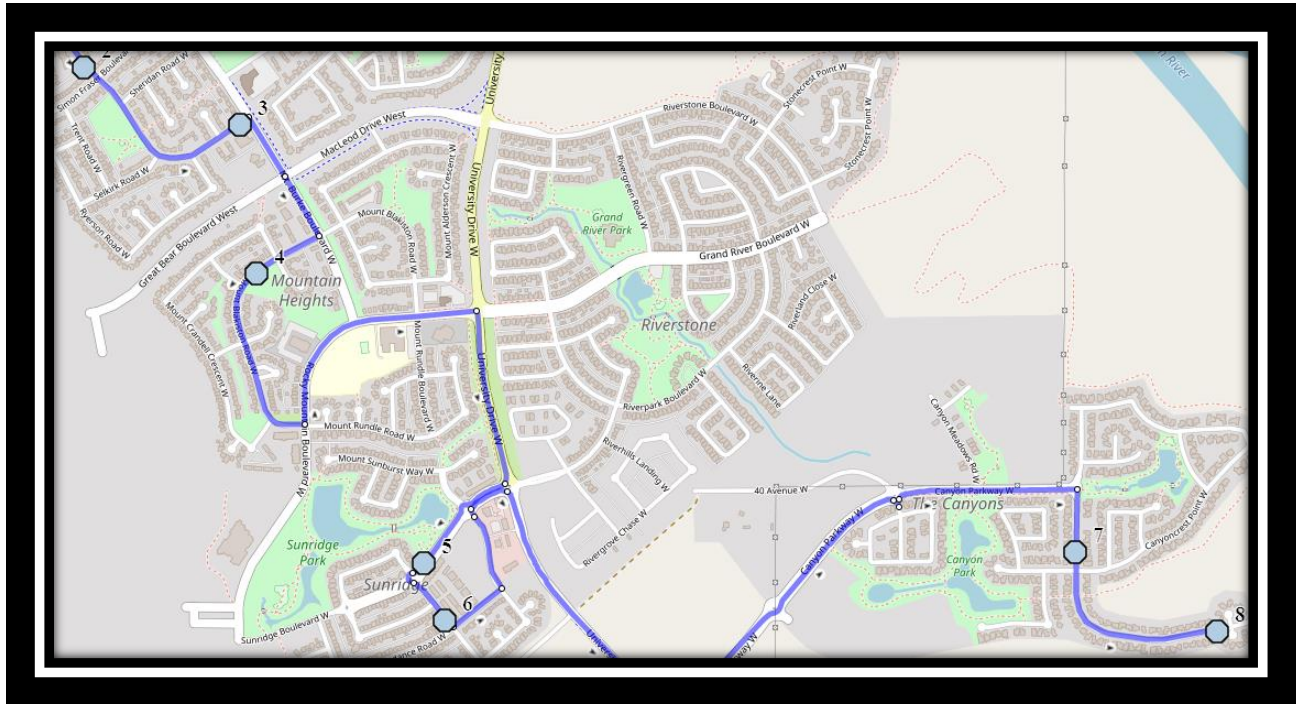

#4 - 8:16 AM - Mt Sundance Manor West Southbound - Mailboxes

#5 - 8:21 AM - Mt Blakiston Road W Eastbound - LPT Stop #13081

#6 - 8:22 AM - Columbia Blvd West Eastbound - LPT Stop #13070

#7 - 8:24 AM - 872 Columbia Boulevard West

#8 - 8:30 AM - Father Lenoard Van Tighem

AM Route

Father Leonard Van Tighem – 25 Stoney Crescent West – (403) 381-0953

Please arrive 5 minutes before scheduled pick up and drop off times. Times shown may vary due to weather & traffic conditions.

Bus routes and maps are subject to change. For the most up-to-date version, visit www.southland.ca/lethbridge.

Van Tighem W3

REVISED: August 18, 2021

EFFECTIVE: August 31, 2021

Friday

- #1 - 3:25 PM - Father Lenoard Van Tighem
- #2 - 3:32 PM - Columbia Blvd West Southbound - LPT Stop #13068
- #3 - 3:33 PM - Columbia Blvd West Eastbound - LPT Stop #13070
- #4 - 3:34 PM - Mt Blakiston Road W Eastbound - LPT Stop #13081
- #5 - 3:38 PM - Sunridge Blvd W Southbound - LPT Stop #13505
- #6 - 3:39 PM - Mt Sundance Manor West Southbound - Mailboxes
- #7 - 3:44 PM - Canyon Blvd West Southbound - Power Boxes
- #8 - 3:45 PM - Canyon Blvd West Eastbound - Mailboxes

- #1 - 1:10 PM
- #2 - 1:17 PM
- #3 - 1:18 PM
- #4 - 1:19 PM
- #5 - 1:23 PM
- #6 - 1:24 PM
- #7 - 1:29 PM
- #8 - 1:30 PM

PM Route

Father Leonard Van Tighem – 25 Stoney Crescent West – (403) 381-0953

Please arrive 5 minutes before scheduled pick up and drop off times. Times shown may vary due to weather & traffic conditions.