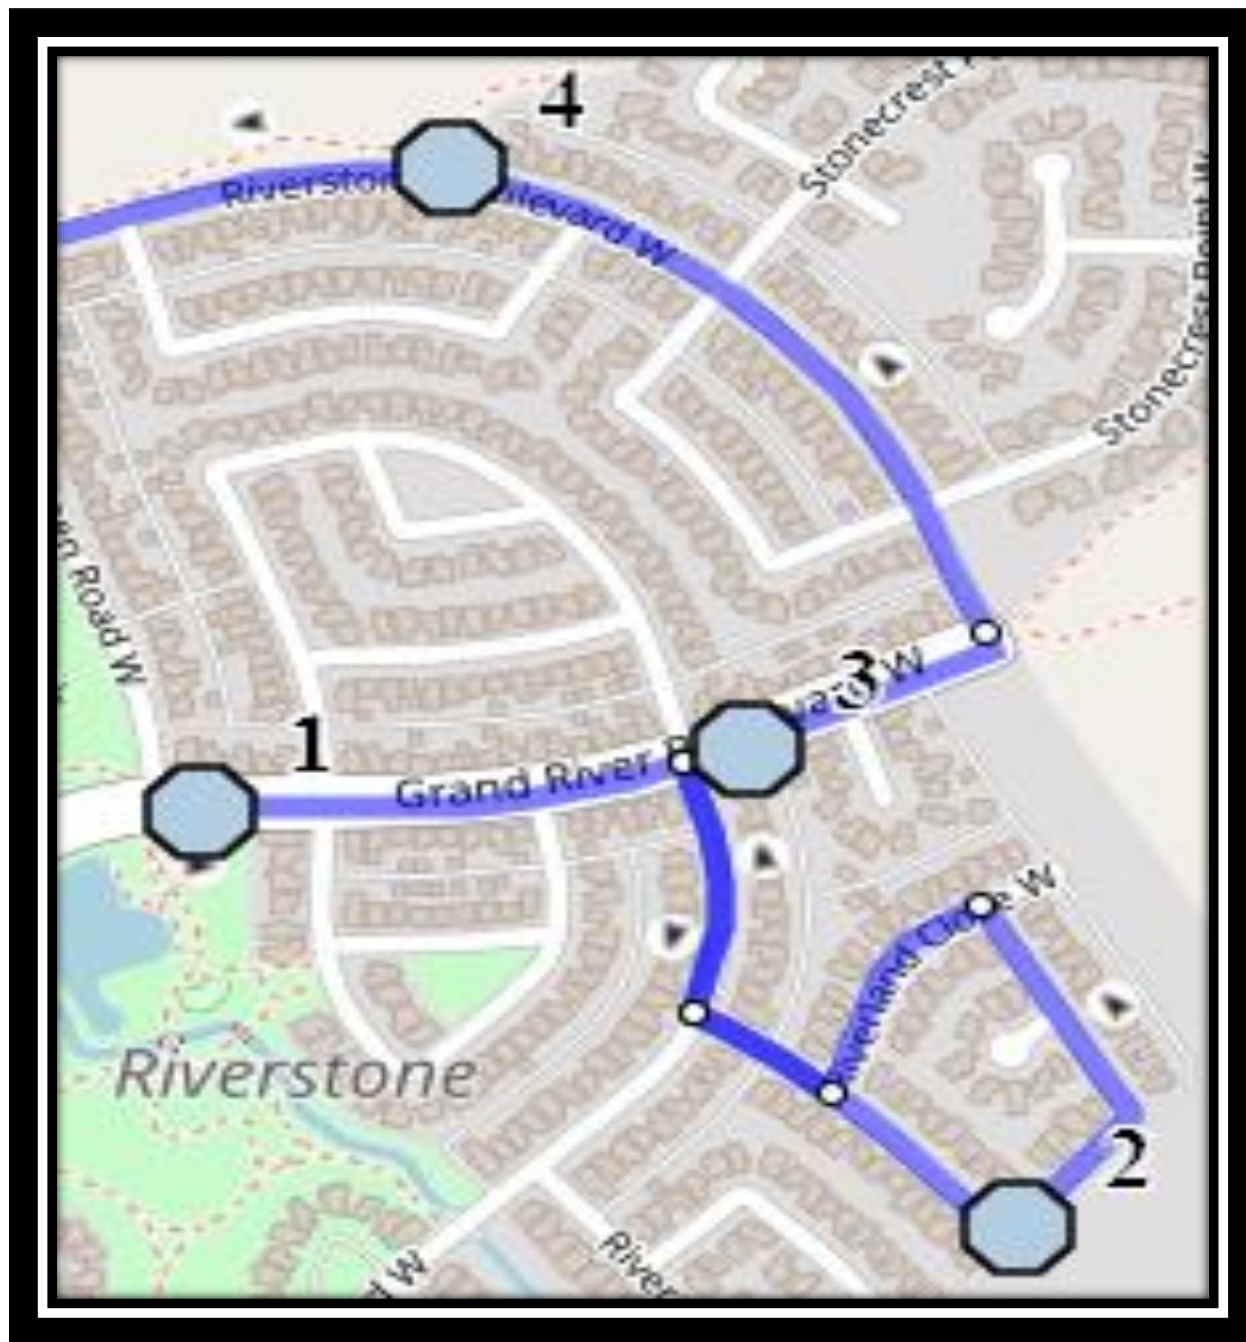

Van Tighem W4

REVISED: August 18, 2021

EFFECTIVE: August 31, 2021

AM Route – PM Same as AM

Father Leonard Van Tighem – 25 Stoney Crescent West – (403) 381-0953

Please arrive 5 minutes before scheduled pick up and drop off times. Times shown may vary due to weather & traffic conditions.

Bus routes and maps are subject to change. For the most up-to-date version, visit www.southland.ca/lethbridge.