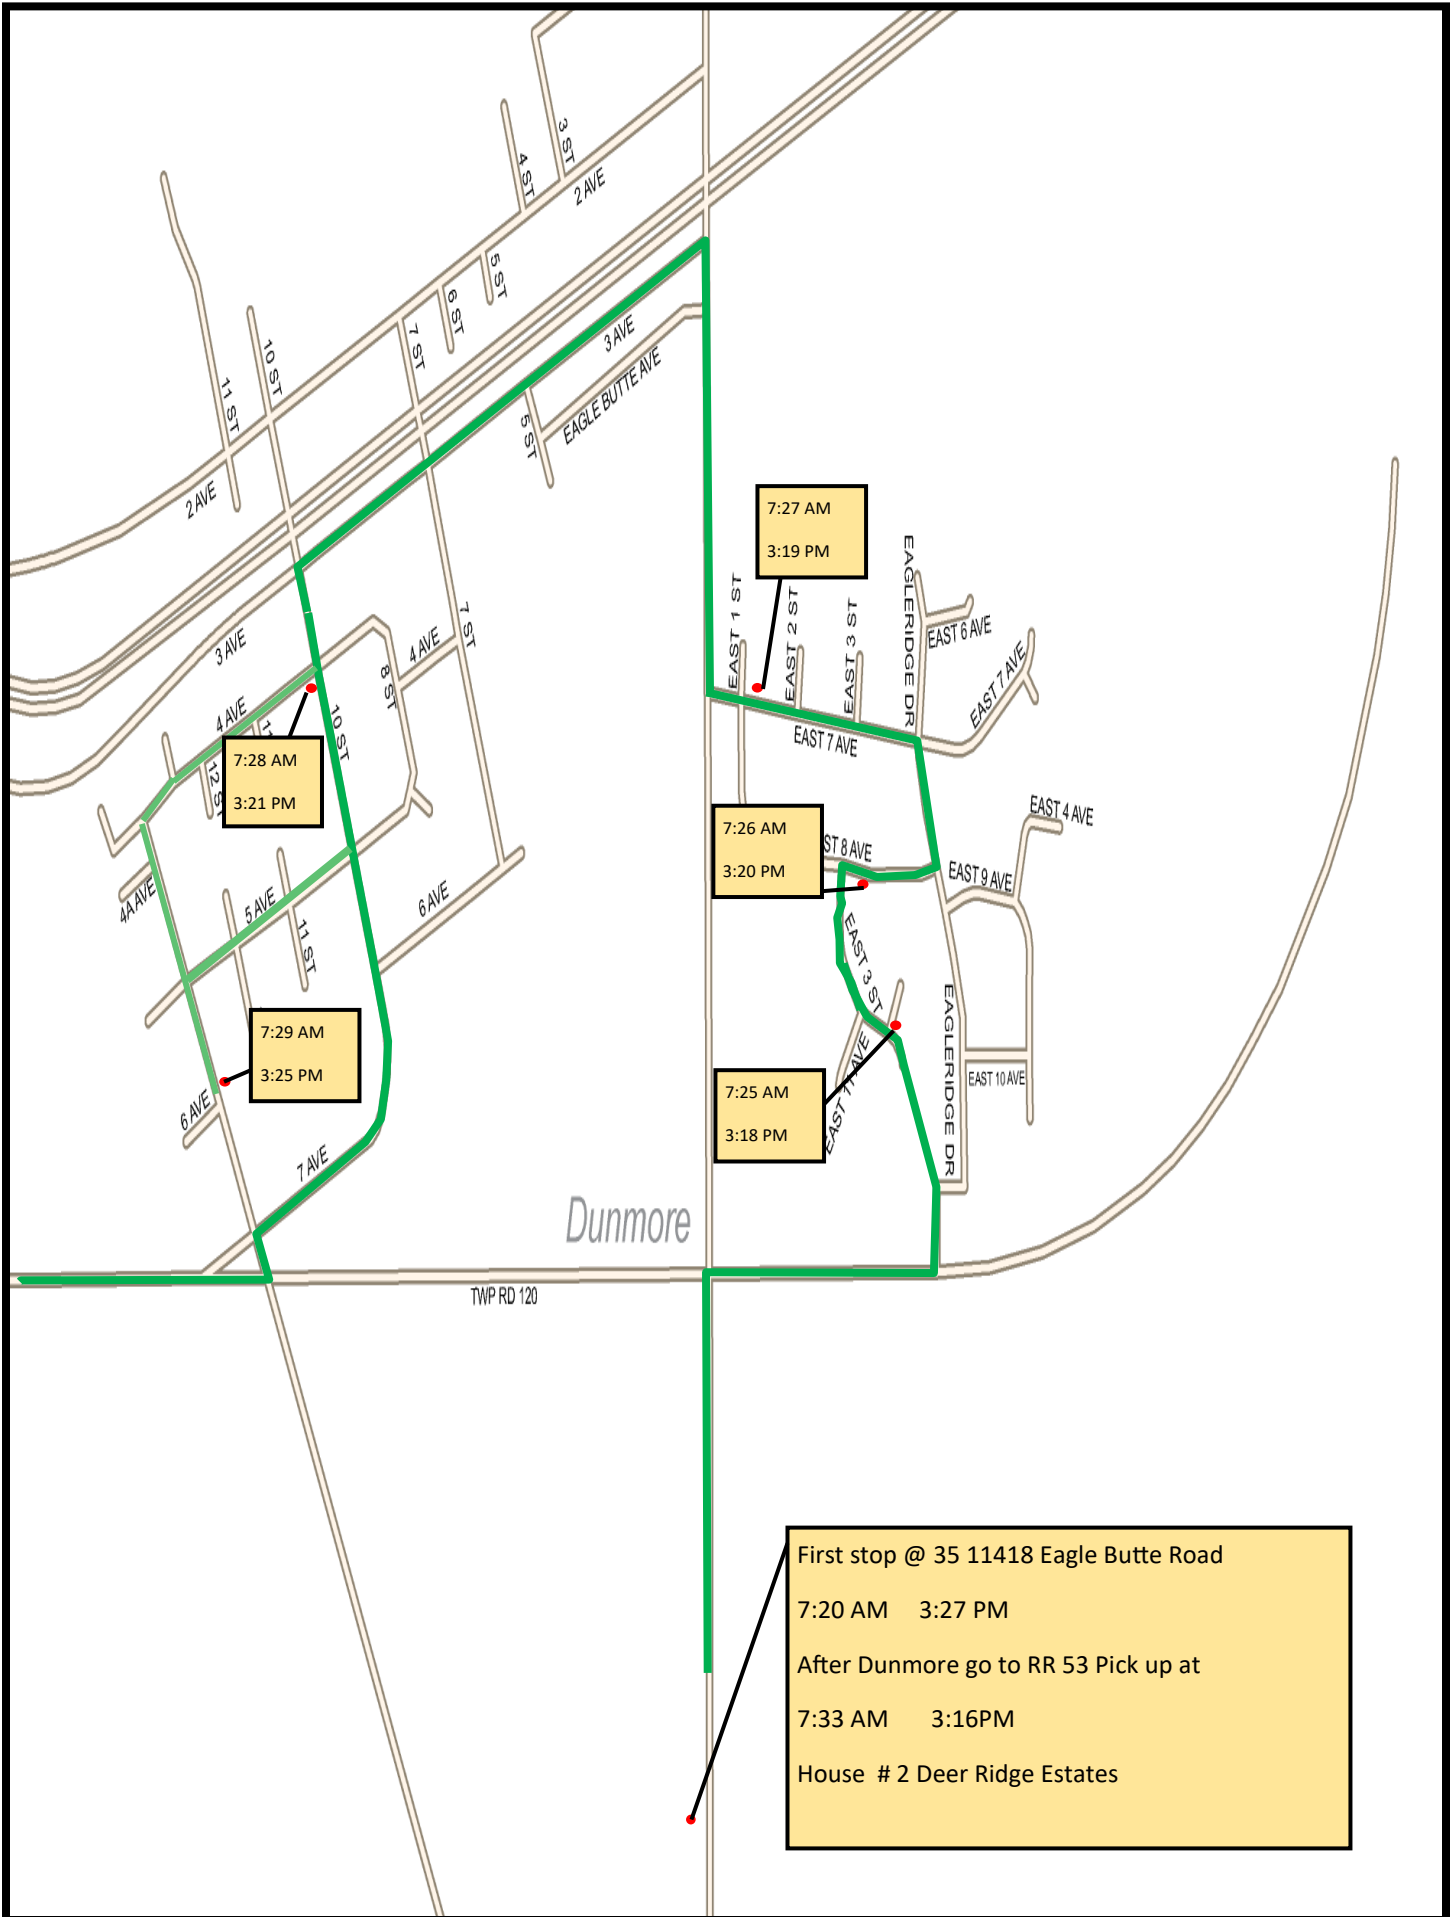

Ecole St. John Paul II 6 (Page 1)

First stop @ 35 11418 Eagle Butte Road
 7:20 AM 3:27 PM
 After Dunmore go to RR 53 Pick up at
 7:33 AM 3:16PM
 House # 2 Deer Ridge Estates