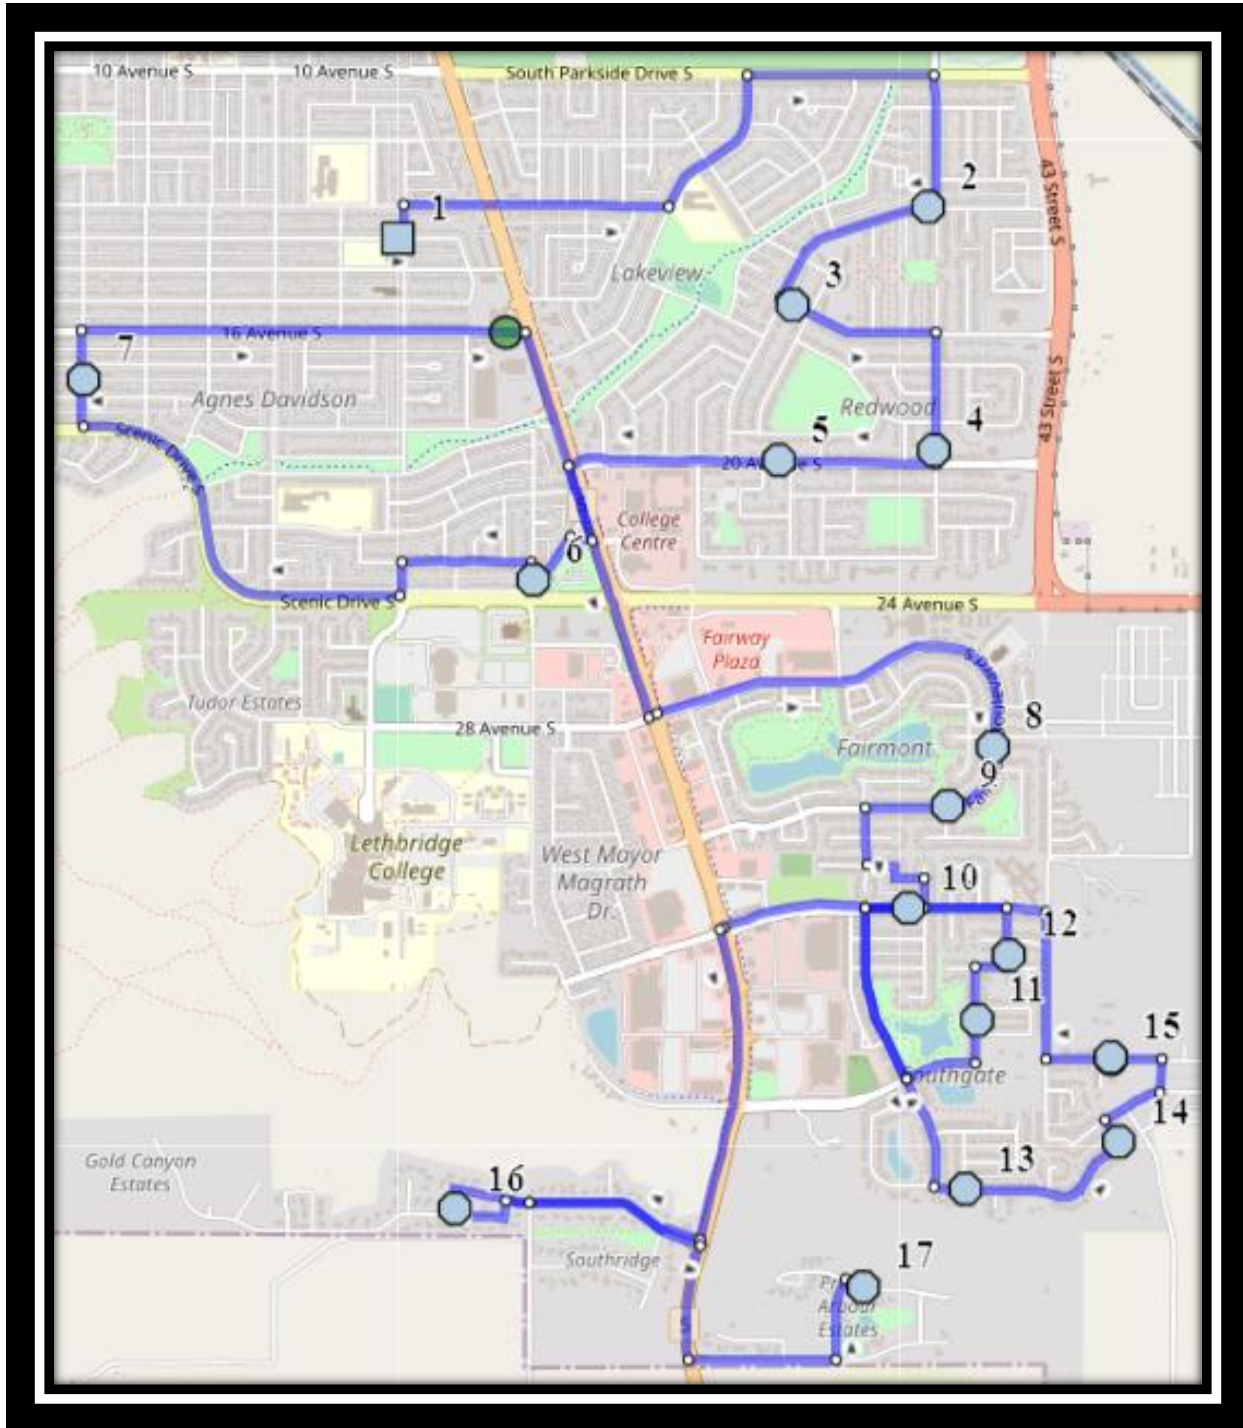

Assumption S1

REVISED: September 20, 2021

EFFECTIVE: September 29, 2021

PM Route

Our Lady of Assumption – 2219 14 Ave South – (403) 327-5028

Please arrive 5 minutes before scheduled pick up and drop off times. Times shown may vary due to weather & traffic conditions. Bus routes and maps are subject to change. For the most up-to-date version, visit www.southland.ca/lethbridge.