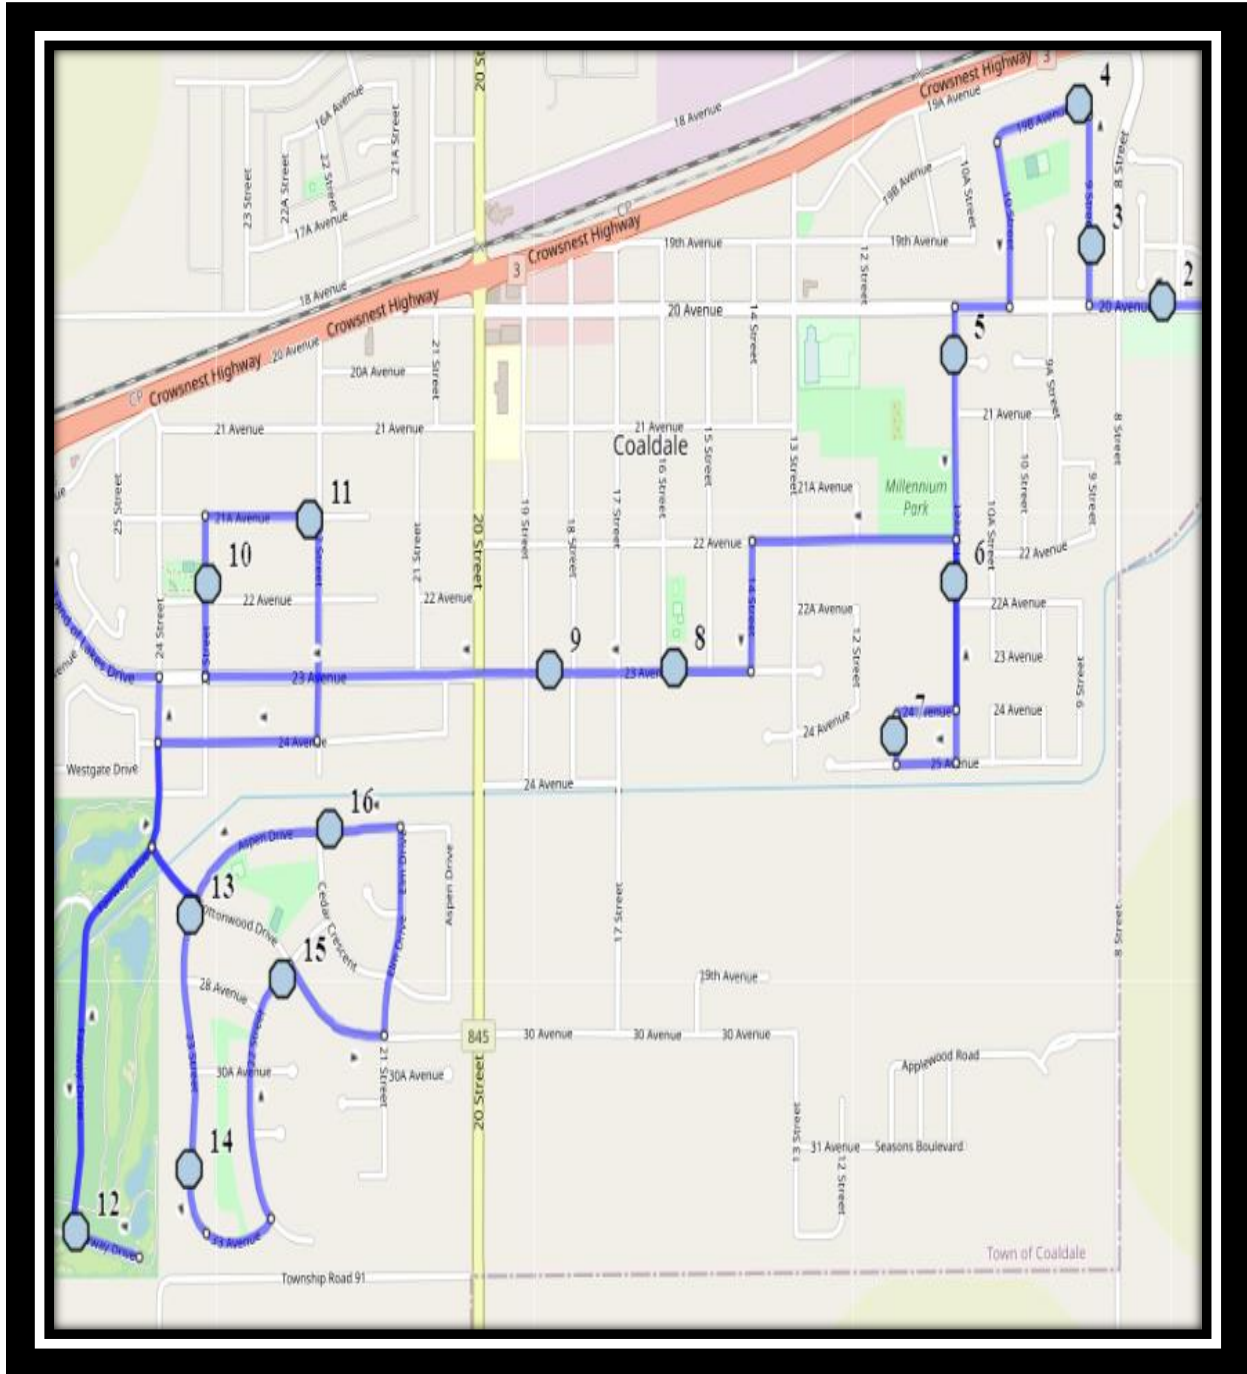

CFM Coaldale South

REVISED: September 15, 2021

EFFECTIVE: September 22, 2021

AM Route

Catholic Central High East – 405 18 Street South – (403) 327-4596

St. Francis Middle School – 333 18 Street South – (403) 327-3402

Ecole St. Mary’s – 422 20 Street South – (403) 327-3098

Please arrive 5 minutes before scheduled pick up and drop off times. Times shown may vary due to weather & traffic conditions.
Bus routes and maps are subject to change. For the most up-to-date version, visit www.southland.ca/lethbridge.

Ecole St. Mary's – 422 20 Street South – (403) 327-3098

Please arrive 5 minutes before scheduled pick up and drop off times. Times shown may vary due to weather & traffic conditions.
Bus routes and maps are subject to change. For the most up-to-date version, visit www.southland.ca/lethbridge.