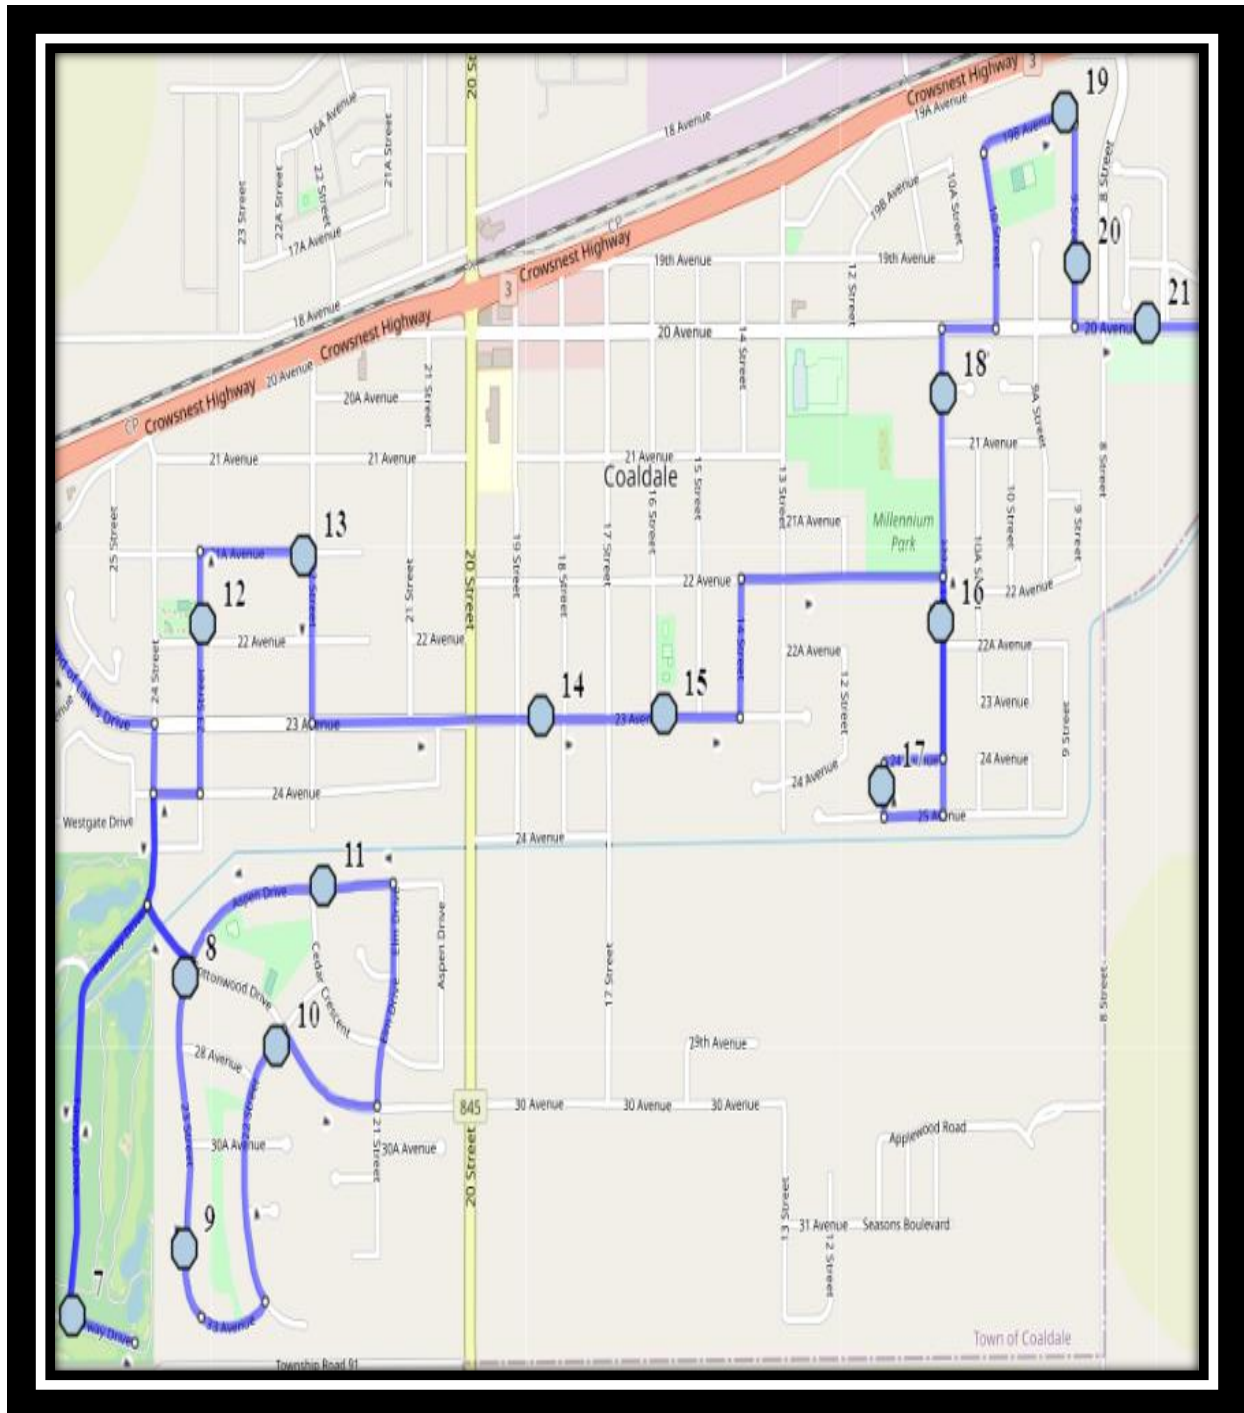

CFM Coaldale South

REVISED: September 15, 2021

EFFECTIVE: September 22, 2021

PM Route

Catholic Central High East – 405 18 Street South – (403) 327-4596

St. Francis Middle School – 333 18 Street South – (403) 327-3402

Ecole St. Mary's – 422 20 Street South – (403) 327-3098

Please arrive 5 minutes before scheduled pick up and drop off times. Times shown may vary due to weather & traffic conditions.
Bus routes and maps are subject to change. For the most up-to-date version, visit www.southland.ca/lethbridge.