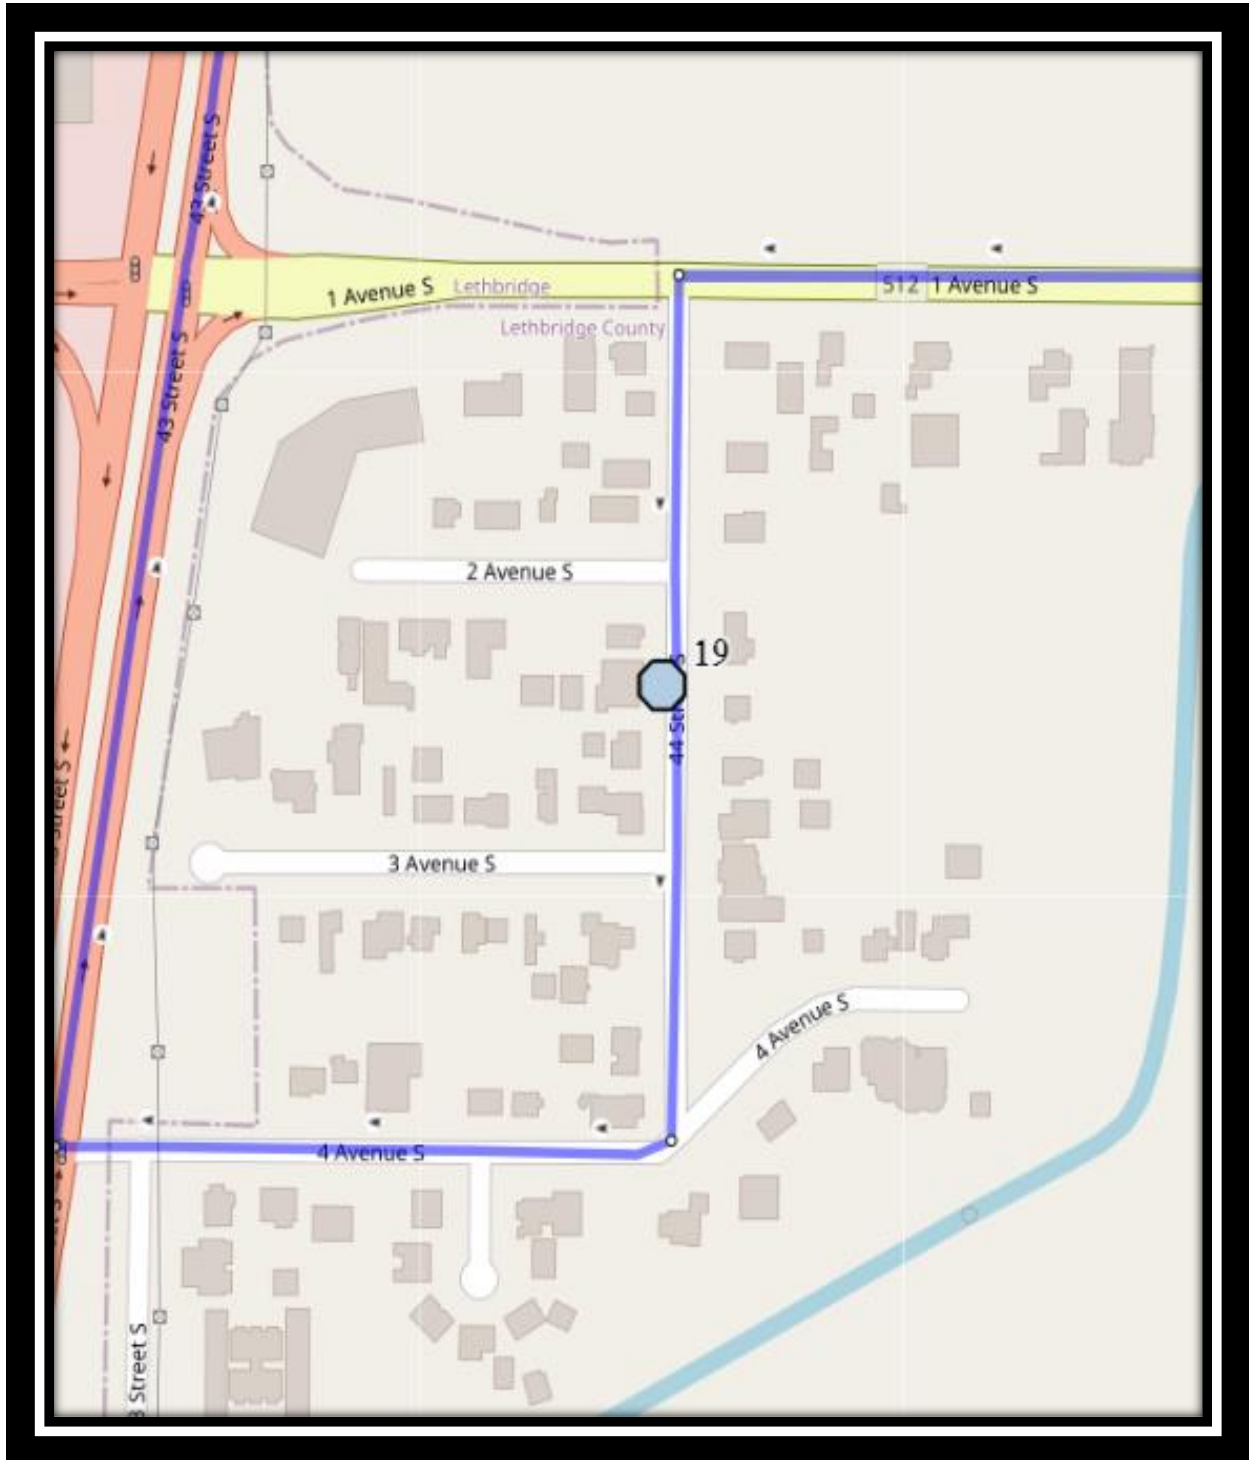

CFM Coaldale South

REVISED: September 15, 2021

EFFECTIVE: September 22, 2021

Catholic Central High East – 405 18 Street South – (403) 327-4596

St. Francis Middle School – 333 18 Street South – (403) 327-3402

Ecole St. Mary's – 422 20 Street South – (403) 327-3098

Please arrive 5 minutes before scheduled pick up and drop off times. Times shown may vary due to weather & traffic conditions.
Bus routes and maps are subject to change. For the most up-to-date version, visit www.southland.ca/lethbridge.