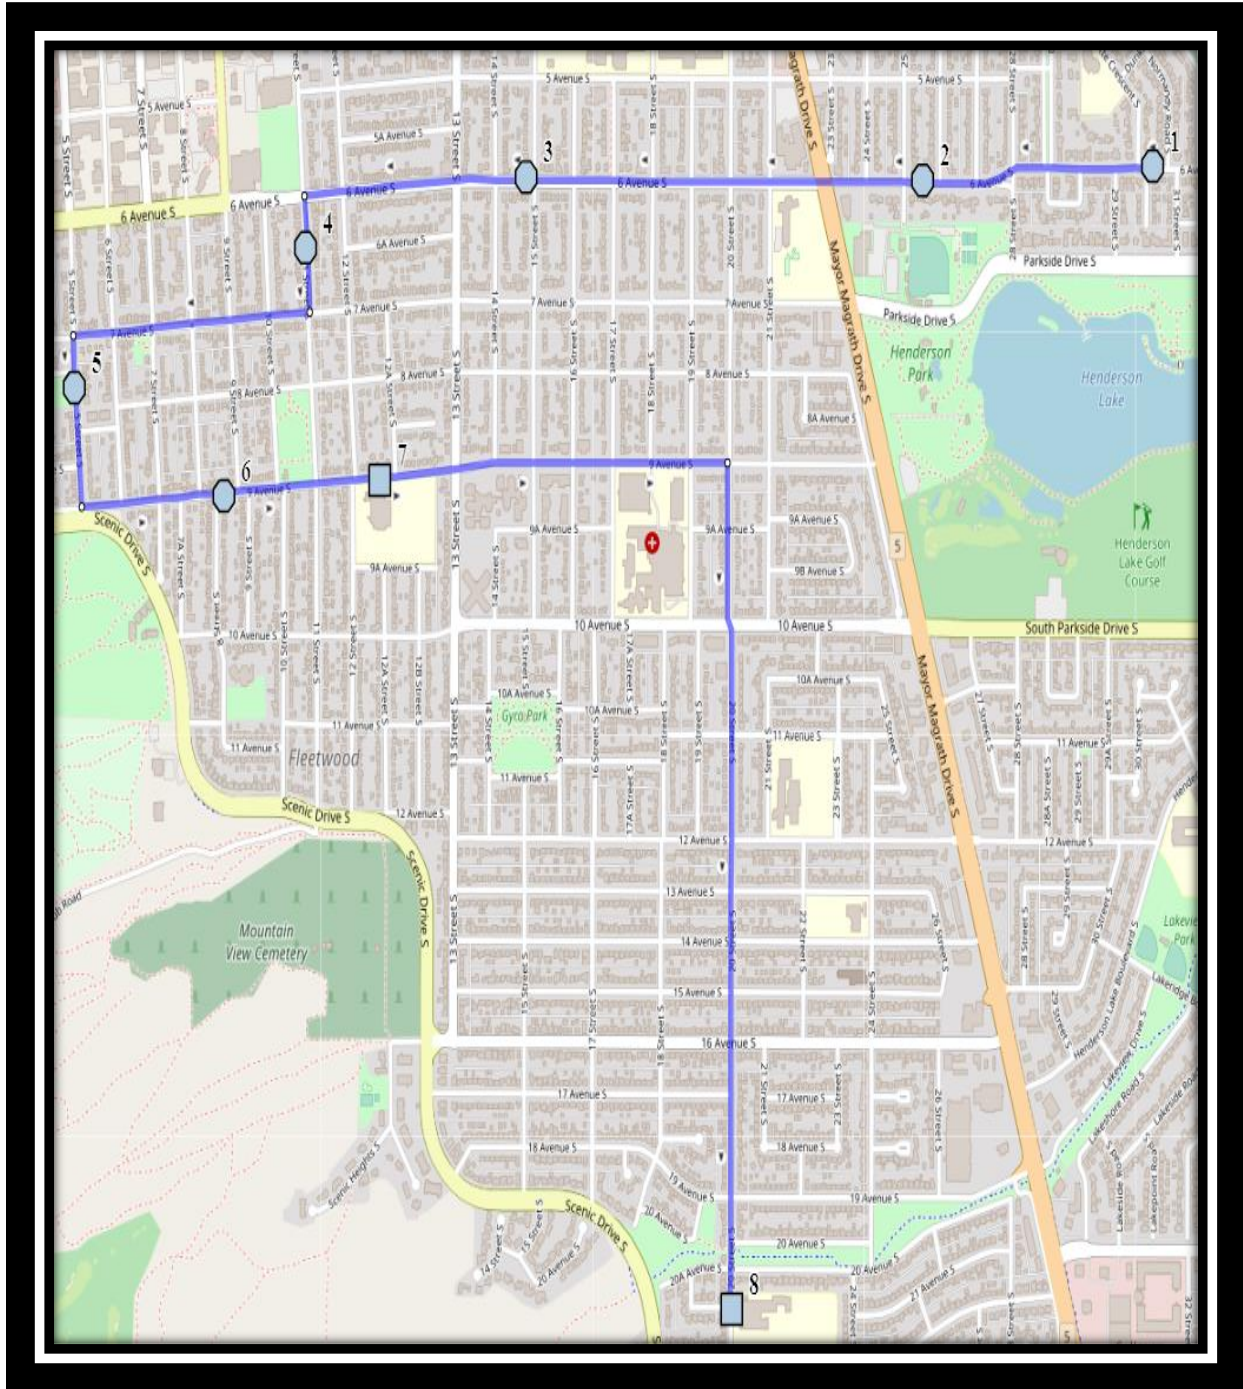

Davidson/Bawden S1

REVISED: September 10, 2021

EFFECTIVE: September 14, 2021

PM Route same direction as AM

Ecole Agnes Davidson – 2103 20 Street South – (403) 328-5153

Fleetwood Bawden – 1222 9 Ave. South – (403) 327-5818

Please arrive 5 minutes before scheduled pick up and drop off times. Times shown may vary due to weather & traffic conditions.
Bus routes and maps are subject to change. For the most up-to-date version, visit www.southland.ca/lethbridge.

Davidson/Bawden S1

REVISED: September 10, 2021

EFFECTIVE: September 14, 2021

- #1 - 8:00 AM - 6 Ave South Westbound - Alley
 - #2 - 8:01 AM - 6 Ave South Westbound - Alley
 - #3 - 8:04 AM - 6 Ave South Westbound - LPT Stop #12034
 - #4 - 8:05 AM - 11 Street South Southbound - Alley
 - #5 - 8:09 AM - 5 Street South Southbound - LPT Stop #12176
 - #6 - 8:11 AM - 9 Ave South Eastbound - LPT Stop #12174
 - #7 - 8:15 AM - Fleetwood-Bawden
 - #8 - 8:20 AM - Ecole Agnes Davidson
-

	Friday
#1 - 3:39 PM - Ecole Agnes Davidson	11:52 AM
#2 - 3:45 PM - Fleetwood-Bawden	11:58 AM
#3 - 3:49 PM - 6 Ave South Westbound - Alley	12:02 PM
#4 - 3:51 PM - 6 Ave South Westbound - Alley	12:04 PM
#5 - 3:52 PM - 6 Ave South Westbound - LPT Stop #12034	12:05 PM
#6 - 3:53 PM - 11 Street South Southbound - Alley	12:06 PM
#7 - 3:55 PM - 5 Street South Southbound - LPT Stop #12176	12:08 PM
#8 - 3:56 PM - 9 Ave South Eastbound - LPT Stop #12174	12:09 PM