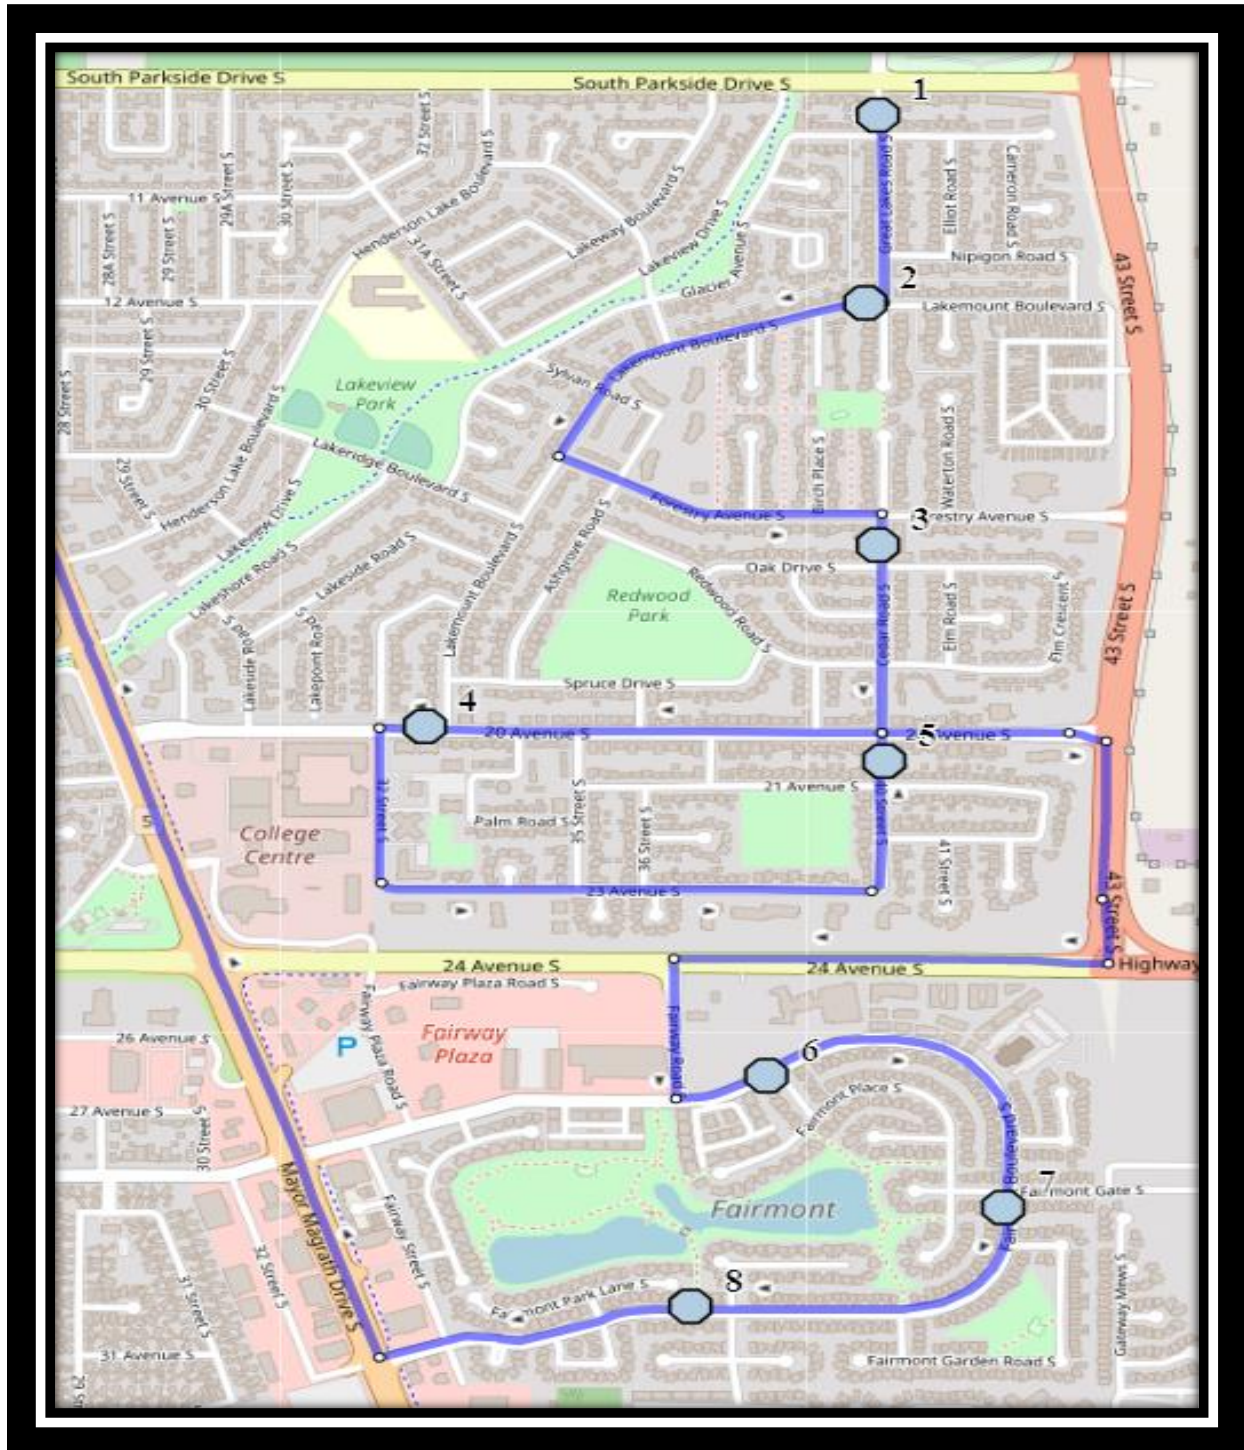

# Davidson/Bawden S2

REVISED: September 10, 2021

EFFECTIVE: September 14, 2021

**PM Route same direction as AM**

**Ecole Agnes Davidson – 2103 20 Street South – (403) 328-5153**

**Fleetwood Bawden – 1222 9 Ave. South – (403) 327-5818**

# Davidson/Bawden S2

REVISED: September 10, 2021

EFFECTIVE: September 14, 2021

#1 - 7:53 AM - Great Lakes Road South Southbound - LPT Stop #12076

#2 - 7:54 AM - Lakemount Blvd South Westbound - LPT Stop # 12077

#3 - 7:57 AM - Cedar Road South Southbound - LPT Stop #12085

#4 - 8:00 AM - 20 Ave South Westbound - LPT Stop #12093

#5 - 8:03 AM - 40 Street South Northbound - LPT Stop #12098

#6 - 8:07 AM - Fairmont Blvd South Eastbound - LPT Stop #12115

#7 - 8:09 AM - Fairmont Blvd South Southbound - LPT Stop #12116

#8 - 8:11 AM - Fairmont Blvd South Westbound - LPT Stop #12123

#9 - 8:15 AM - Fleetwood-Bawden

#10 - 8:22 AM - Ecole Agnes Davidson

---

	Friday
#1 - 3:39 PM - Ecole Agnes Davidson	11:52 AM
#2 - 3:45 PM - Fleetwood-Bawden	11:58 AM
#3 - 3:50 PM - Great Lakes Road South Southbound - LPT Stop #12076	12:03 PM
#4 - 3:50 PM - Lakemount Blvd South Westbound - LPT Stop # 12077	12:03 PM
#5 - 3:52 PM - Cedar Road South Southbound - LPT Stop #12085	12:05 PM
#6 - 3:54 PM - 20 Ave South Westbound - LPT Stop #12093	12:07 PM
#7 - 3:56 PM - 40 Street South Northbound - LPT Stop #12098	12:09 PM
#8 - 3:59 PM - Fairmont Blvd South Eastbound - LPT Stop #12115	12:12 PM
#9 - 4:00 PM - Fairmont Blvd South Southbound - LPT Stop #12116	12:13 PM
#10 - 4:01 PM - Fairmont Blvd South Westbound - LPT Stop #12123	12:14 PM