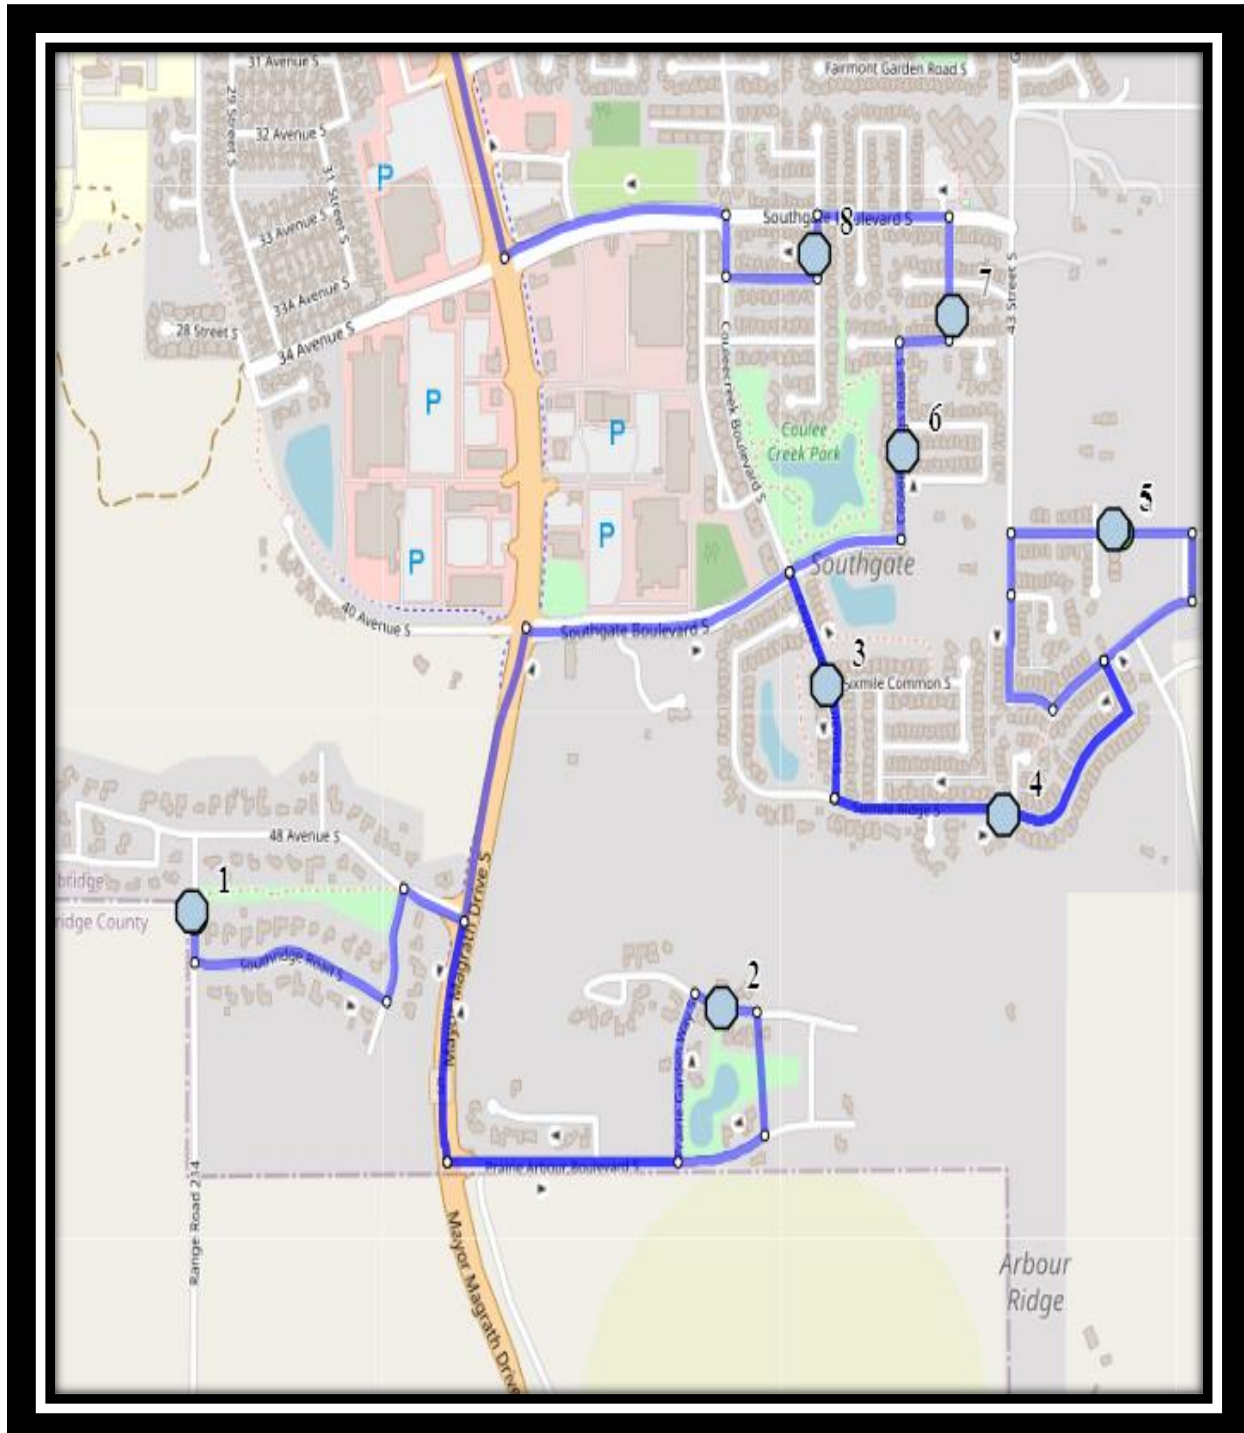

Davidson-Bawden S3

REVISED: September 10, 2021

EFFECTIVE: September 14, 2021

PM Route same direction as AM

Ecole Agnes Davidson – 2103 20 Street South – (403) 328-5153

Fleetwood Bawden – 1222 9 Ave. South – (403) 327-5818

Please arrive 5 minutes before scheduled pick up and drop off times. Times shown may vary due to weather & traffic conditions.
Bus routes and maps are subject to change. For the most up-to-date version, visit www.southland.ca/lethbridge.

Davidson-Bawden S3

REVISED: September 10, 2021

EFFECTIVE: September 14, 2021

- #1 - 7:47 AM - Sandstone Road South Southbound - Fire Hydrant
- #2 - 7:53 AM - Arbourwood Terrace South Eastbound - Walkway Entrance
- #3 - 7:57 AM - Sixmile Road South Southbound - Fire Hydrant
- #4 - 7:58 AM - Sixmile Ridges South Eastbound
- #5 - 8:01 AM - 40 Ave South Westbound
- #6 - 8:06 AM - Couleesprings Road South Northbound - LPT Stop #12326
- #7 - 8:09 AM - Couleesprings Road South Northbound - LPT Stop #12344
- #8 - 8:10 AM - Couleecreek Court South Northbound - Power Boxes
- #9 - 8:15 AM - Fleetwood-Bawden
- #10 - 8:19 AM - Ecole Agnes Davidson

	Friday
#1 - 3:39 PM - Ecole Agnes Davidson	11:52 AM
#2 - 3:45 PM - Fleetwood-Bawden	11:58 AM
#3 - 3:53 PM - Range Rd 214 Southbound - before Southridge R S	12:06 PM
#4 - 3:56 PM - Arbourwood Terrace South Eastbound - Walkway Entrance	12:09 PM
#5 - 3:59 PM - Sixmile Road South Southbound - Fire Hydrant	12:12 PM
#6 - 4:00 PM - Sixmile Ridges South Eastbound	12:13 PM
#7 - 4:02 PM - 40 Ave South Westbound	12:15 PM
#8 - 4:06 PM - Couleesprings Road South Northbound - LPT Stop #12326	12:19 PM
#9 - 4:07 PM - Couleesprings Road South Northbound - LPT Stop #12344	12:20 PM
#10 - 4:08 PM - Couleecreek Court South Northbound - Power Boxes	12:20 PM