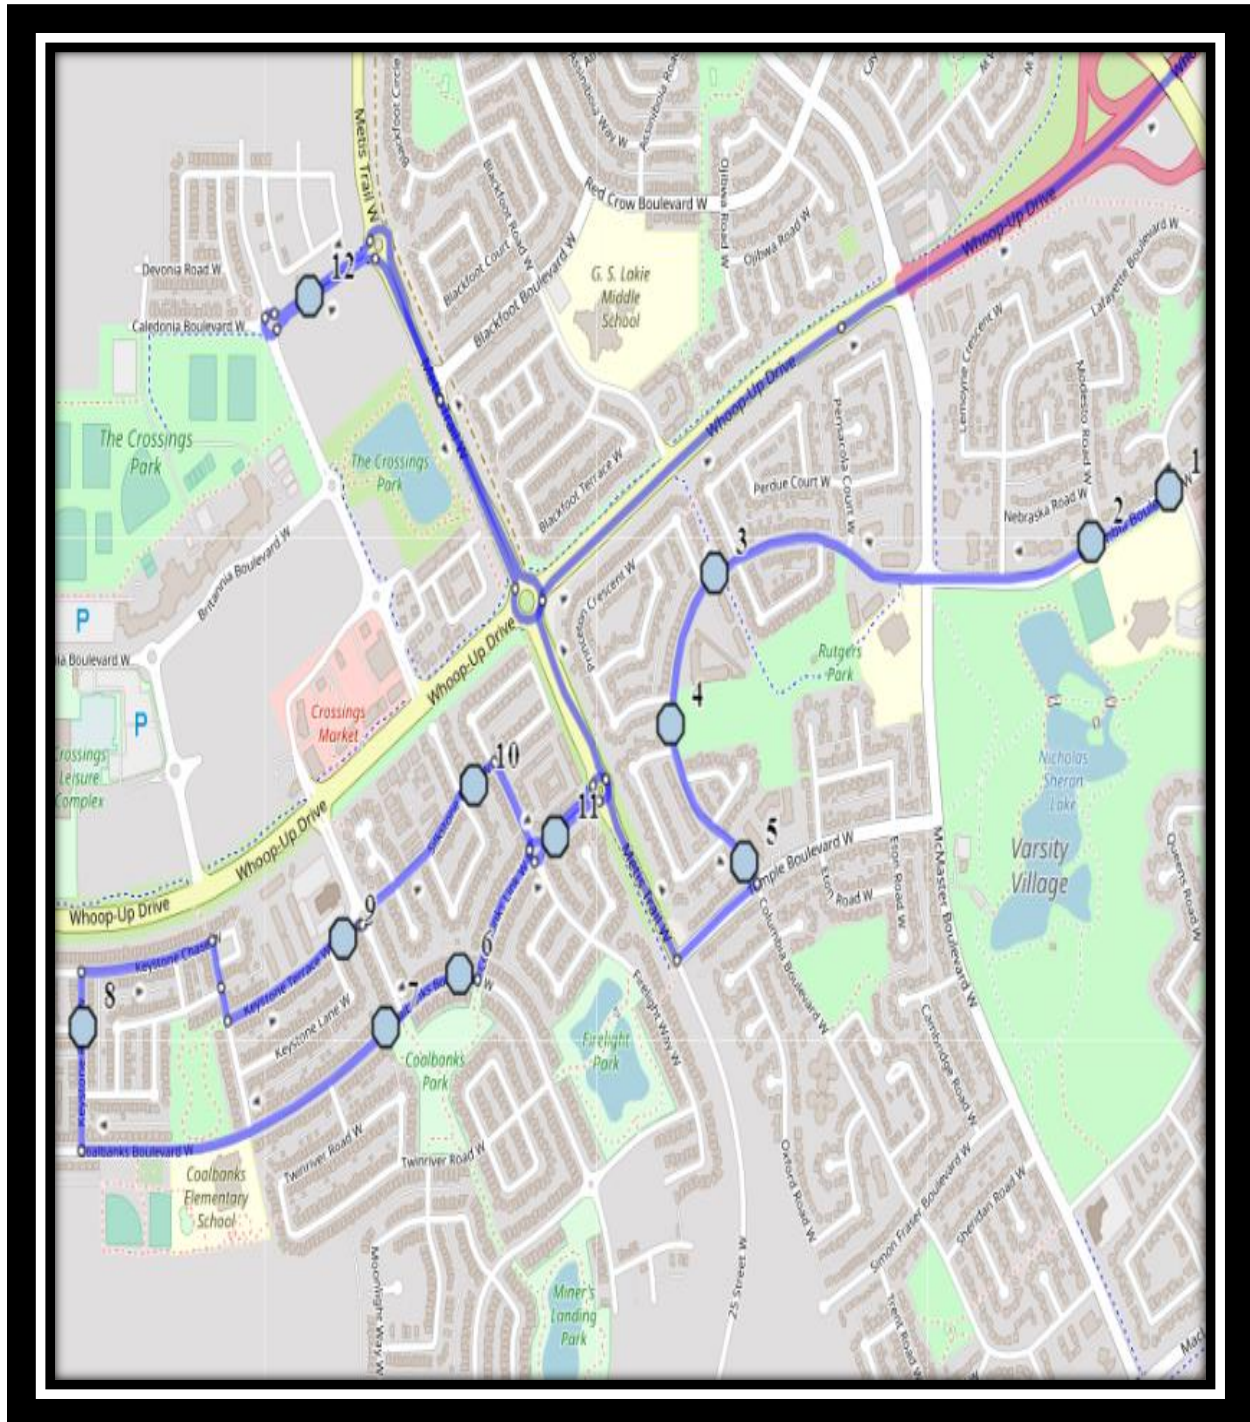

Davidson/Bawden W2

REVISED: September 16, 2021

EFFECTIVE: September 22, 2021

PM Route same direction as AM

Ecole Agnes Davidson – 2103 20 Street South – (403) 328-5153

Fleetwood Bawden – 1222 9 Ave. South – (403) 327-5818

Davidson/Bawden W2

REVISED: September 16, 2021

EFFECTIVE: September 22, 2021

#1 - 7:44 AM - Columbia Blvd W Westbound - LPT Stop #13047

#2 - 7:44 AM - Columbia Blvd W Westbound - LPT Stop #13048

#3 - 7:47 AM - Columbia Blvd West Southbound - LPT Stop #13064

#8 - 7:54 AM - Keystone Road West Northbound - Walkway Entrance

#9 - 7:56 AM - Keystone Terrace West Eastbound - LPT Stop #13309

#10 - 7:57 AM - Silkstone Road West Eastbound - LPT Stop #13303

#11 - 7:58 AM - Coalbanks Blvd West Eastbound - LPT Stop #13306

Davidson/Bawden W2

REVISED: September 16, 2021

EFFECTIVE: September 22, 2021

	Friday
#1 - 3:39 PM - Ecole Agnes Davidson	11:52 AM
#2 - 3:45 PM - Fleetwood-Bawden	11:58 AM
#3 - 3:52 PM - Columbia Blvd W Westbound - LPT Stop #13047	12:05 PM
#4 - 3:52 PM - Columbia Blvd W Westbound - LPT Stop #13048	12:05 PM
#5 - 3:55 PM - Columbia Blvd West Southbound - LPT Stop #13064	12:08 PM
#6 - 3:56 PM - Columbia Blvd West Southbound - LPT Stop #13065	12:09 PM
#7 - 3:56 PM - Columbia Blvd W Southbound - LPT Stop #13066	12:09 PM
#8 - 3:59 PM - Coalbanks Blvd West Westbound - Power Boxes	12:12 PM
#9 - 4:00 PM - Coalbanks Blvd West Westbound - Mailboxes	12:13 PM
#10 - 4:02 PM - Keystone Road West Northbound - Walkway Entrance	12:15 PM
#11 - 4:04 PM - Keystone Terrace West Eastbound - LPT Stop #13309	12:17 PM
#12 - 4:05 PM - Silkstone Road West Eastbound - LPT Stop #13303	12:18 PM
#13 - 4:06 PM - Coalbanks Blvd West Eastbound - LPT Stop #13306	12:19 PM
#14 - 4:09 PM - Caledonia Blvd West Westbound	12:22 PM