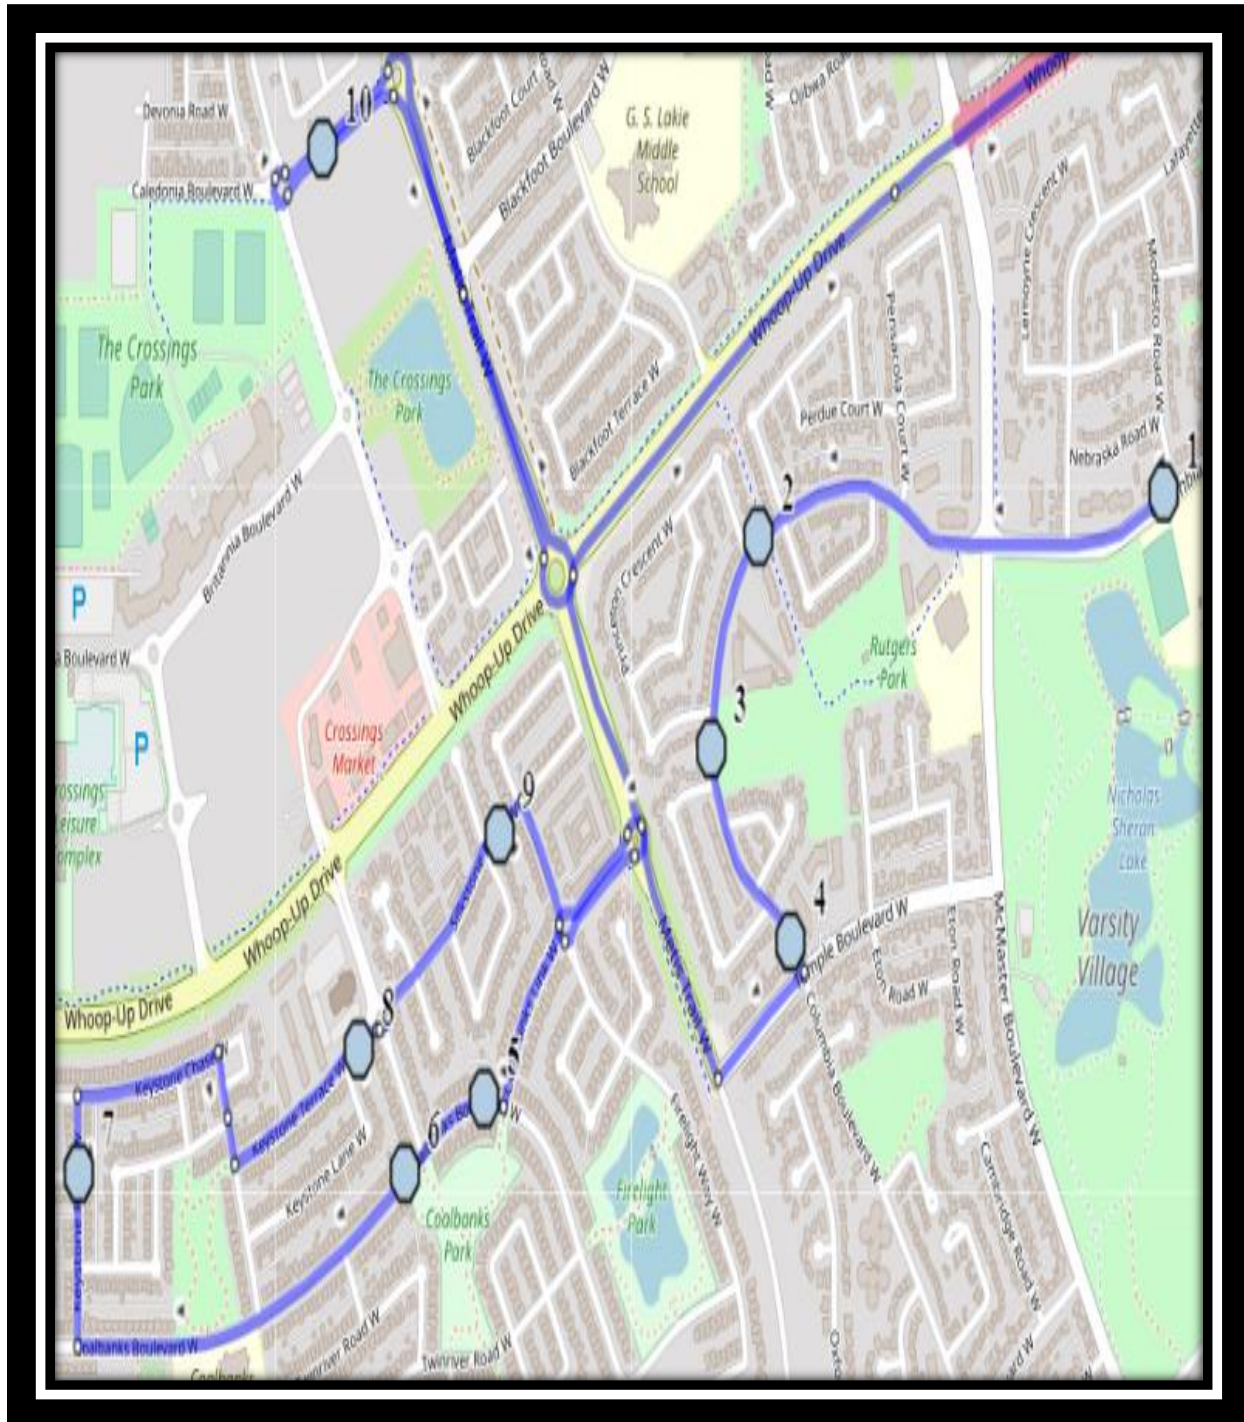

Davidson/Bawden W2

REVISED: September 10, 2021

EFFECTIVE: September 14, 2021

PM Route same direction as AM

Ecole Agnes Davidson – 2103 20 Street South – (403) 328-5153

Fleetwood Bawden – 1222 9 Ave. South – (403) 327-5818

Davidson/Bawden W2

REVISED: September 10, 2021

EFFECTIVE: September 14, 2021

- #1 - 7:56 AM - Columbia Blvd W Westbound - LPT Stop #13048
- #2 - 7:58 AM - Columbia Blvd West Southbound - LPT Stop #13064
- #3 - 7:59 AM - Columbia Blvd West Southbound - LPT Stop #13065
- #4 - 8:00 AM - Columbia Blvd W Southbound - LPT Stop #13066
- #5 - 8:03 AM - Coalbanks Blvd West Westbound - Power Boxes
- #6 - 8:03 AM - Coalbanks Blvd West Westbound - Mailboxes
- #7 - 8:05 AM - Keystone Road West Northbound - Walkway Entrance
- #8 - 8:07 AM - Keystone Terrace West Eastbound - LPT Stop #13309
- #9 - 8:08 AM - Silkstone Road West Eastbound - LPT Stop #13303
- #10 - 8:11 AM - Caledonia Blvd West Westbound
- #11 - 8:15 AM - Fleetwood-Bawden
- #12 - 8:19 AM - Ecole Agnes Davidson

Davidson/Bawden W2

REVISED: September 10, 2021

EFFECTIVE: September 14, 2021

	Friday
#1 - 3:39 PM - Ecole Agnes Davidson	11:52 AM
#2 - 3:45 PM - Fleetwood-Bawden	11:58 AM
#3 - 3:52 PM - Columbia Blvd W Westbound - LPT Stop #13048	12:05 PM
#4 - 3:54 PM - Columbia Blvd West Southbound - LPT Stop #13064	12:07 PM
#5 - 3:55 PM - Columbia Blvd West Southbound - LPT Stop #13065	12:08 PM
#6 - 3:56 PM - Columbia Blvd W Southbound - LPT Stop #13066	12:09 PM
#7 - 3:58 PM - Coalbanks Blvd West Westbound - Power Boxes	12:11 PM
#8 - 3:59 PM - Coalbanks Blvd West Westbound - Mailboxes	12:12 PM
#9 - 4:01 PM - Keystone Road West Northbound - Walkway Entrance	12:14 PM
#10 - 4:03 PM - Keystone Terrace West Eastbound - LPT Stop #13309	12:16 PM
#11 - 4:04 PM - Silkstone Road West Eastbound - LPT Stop #13303	12:17 PM
#12 - 4:08 PM - Caledonia Blvd West Westbound	12:21 PM