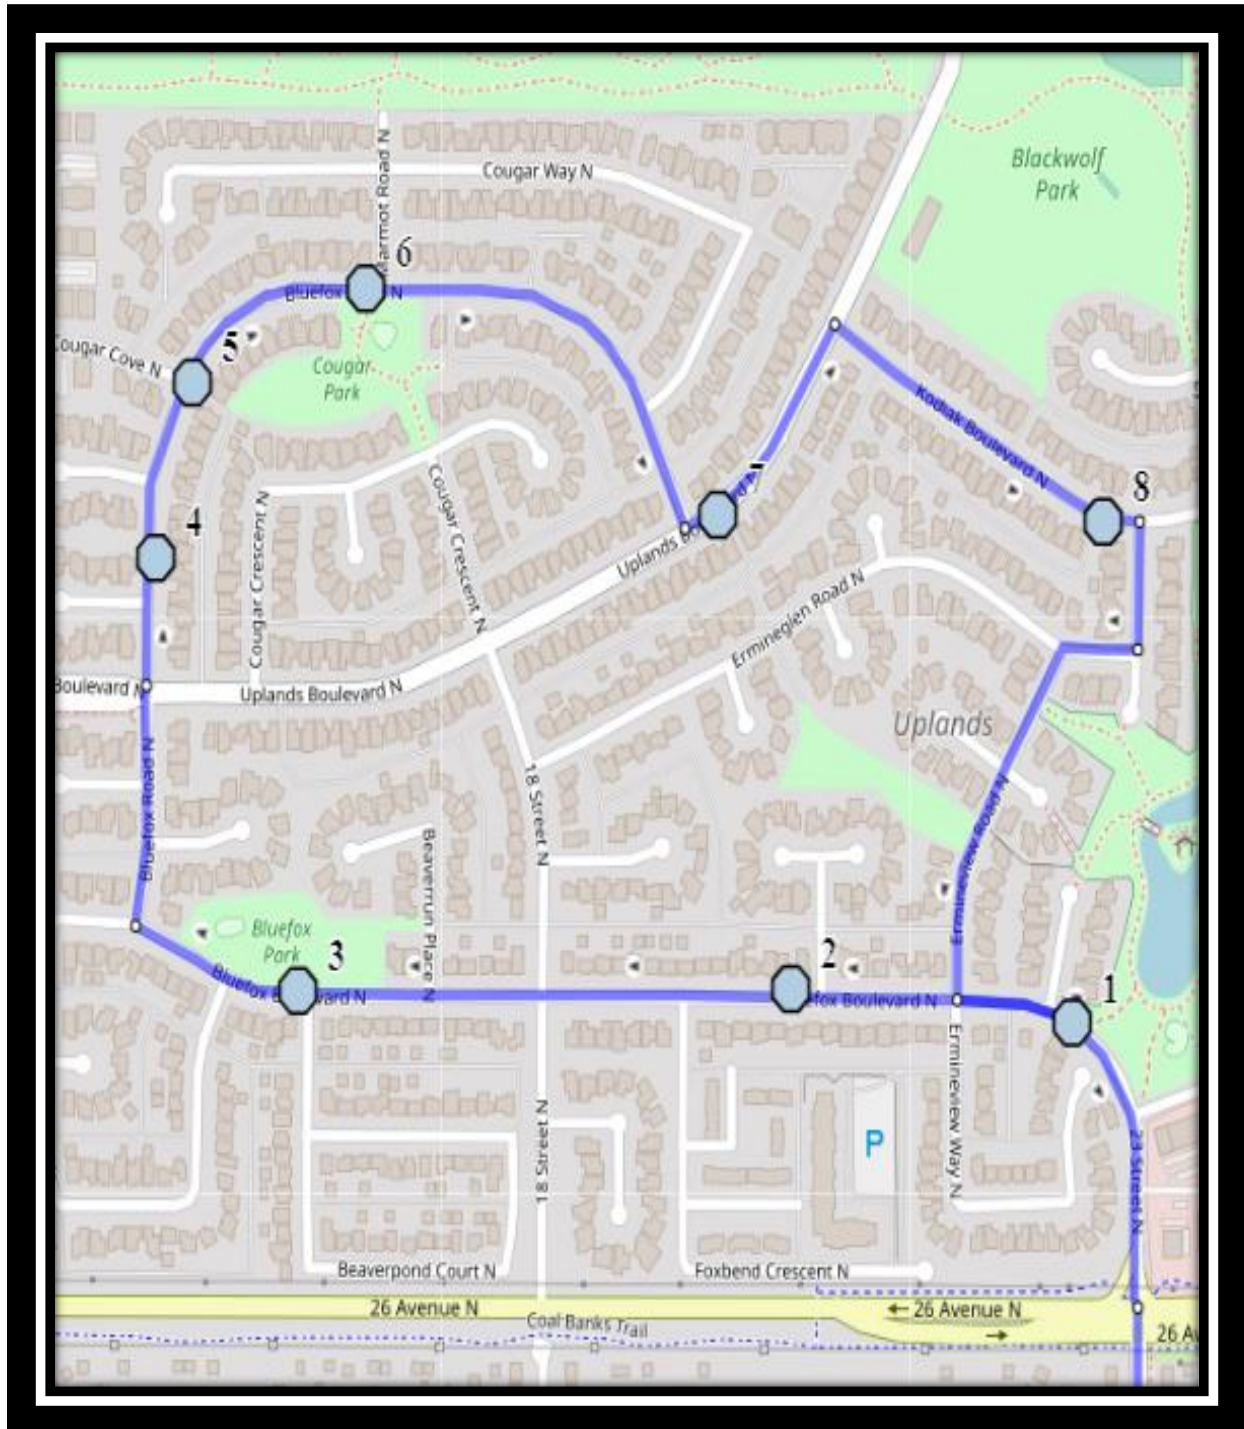

# Galbraith N1

REVISED: September 10, 2021

EFFECTIVE: September 14, 2021

**PM Route same direction as AM**

## Galbraith Elementary – 1801 8 Ave North – (403) 327-3653

Please arrive 5 minutes before scheduled pick up and drop off times. Times shown may vary due to weather & traffic conditions.  
Bus routes and maps are subject to change. For the most up-to-date version, visit [www.southland.ca/lethbridge](http://www.southland.ca/lethbridge).

# Galbraith N1

REVISED: September 10, 2021

EFFECTIVE: September 14, 2021

#1 - 7:45 AM - Bluefox Blvd North Westbound - LPT Stop #11025

#2 - 7:46 AM - Bluefox Blvd North Westbound - LPT Stop #11273

#3 - 7:47 AM - Bluefox Blvd North Westbound - Mailboxes

#8 - 7:54 AM - Kodiak Blvd North Eastbound - Mailboxes

#9 - 8:00 AM - Galbraith Elementary

Friday

#1 - 3:27 PM - Galbraith Elementary

11:57 AM

#2 - 3:34 PM - Bluefox Blvd North Westbound - LPT Stop #11025

12:04 PM