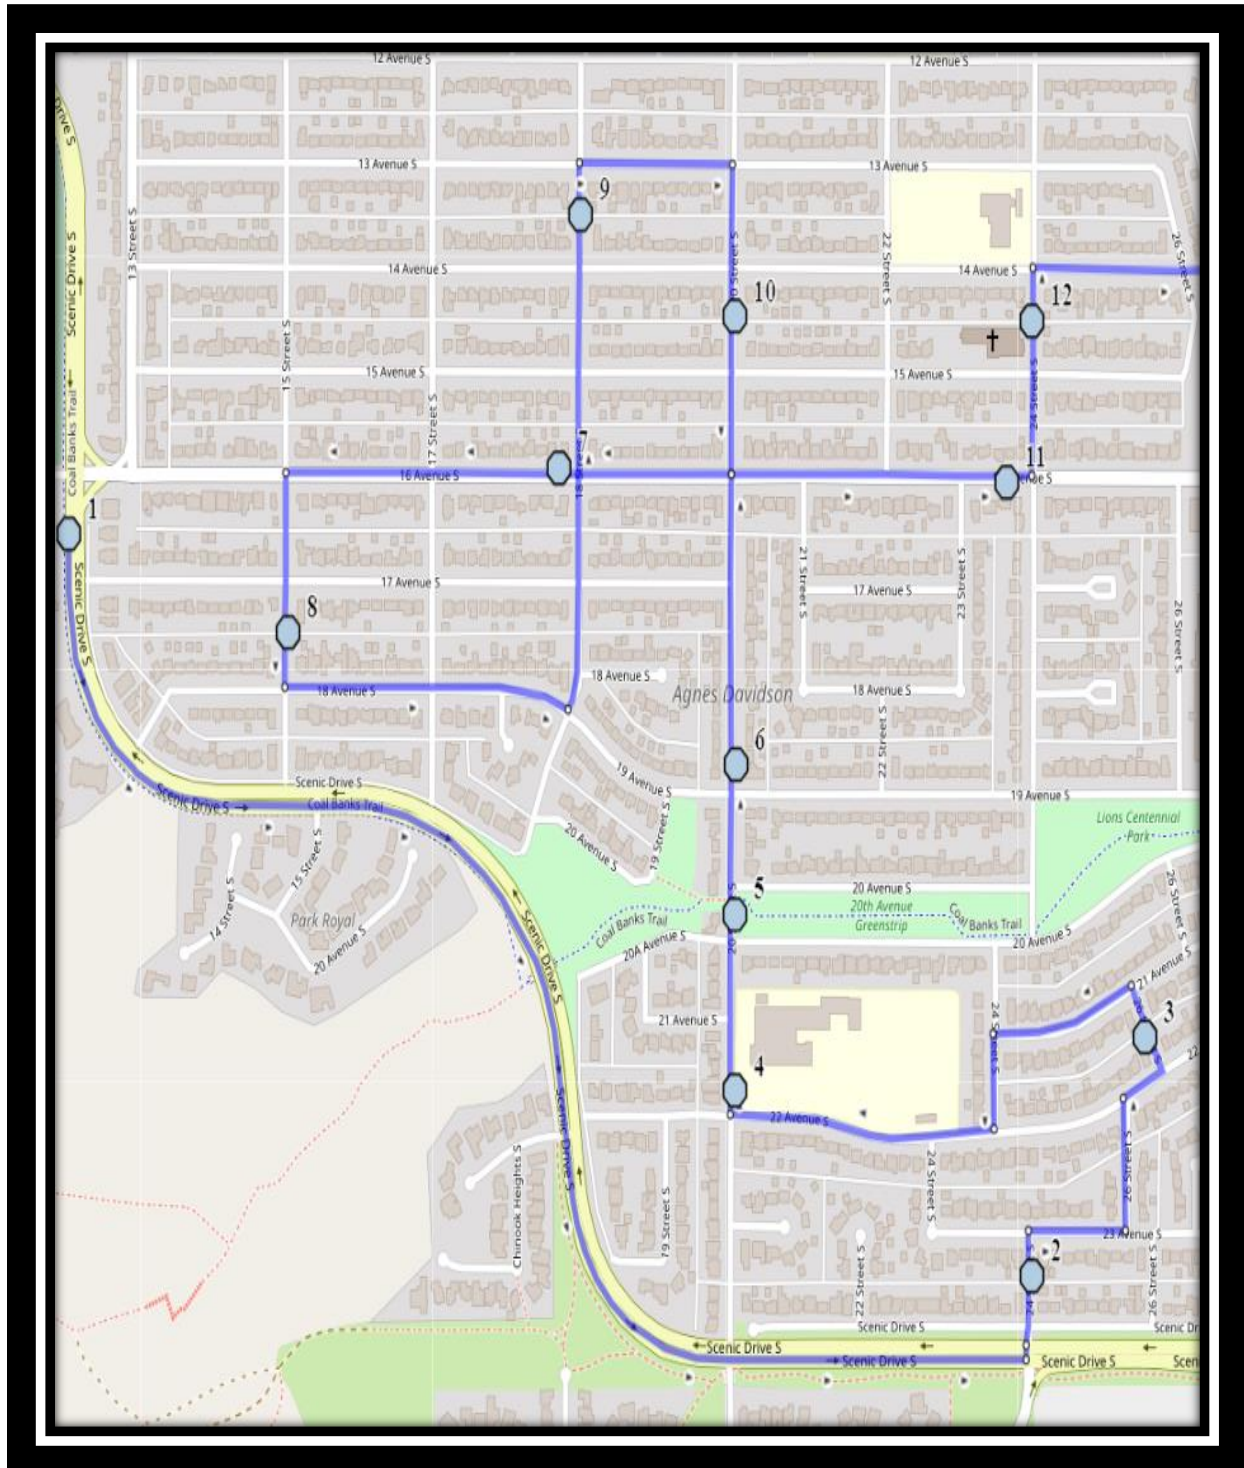

Lakeview/Plaxton S1

REVISED: September 17, 2021

EFFECTIVE: September 22, 2021

AM Route // PM Route stops 2-12, then 1

Lakeview Elementary – 1129 Henderson Lake Blvd South – (403) 328-5454
Dr. Robert Plaxton Elementary – 4510 Fairmont Gate South – (825) 399-0620

#4 - 7:30 AM - 20 Street South Northbound - LPT Stop #12136

#5 - 7:32 AM - 20 Street South Northbound - LPT Stop #12138

#6 - 7:33 AM - 20 Street South Northbound - LPT Stop #12147

#7 - 7:36 AM - 16 Ave South Westbound - LPT Stop #12150

#8 - 7:38 AM - 15 Street South Northbound - Alley

#9 - 7:41 AM - 13 Ave South Northbound - Alley

#10 - 7:43 AM - 20 Street South Northbound - Alley

#11 - 7:45 AM - 16 Ave South Eastbound before 24 ST S

#12 - 7:46 AM - 24 Street South Northbound - Alley

Lakeview/Plaxton S1

REVISED: September 17, 2021

EFFECTIVE: September 22, 2021

	Friday
#1 - 3:02 PM - Lakeview School	11:42 AM
#2 - 3:17 PM - Dr. Robert Plaxton	11:57 AM
#3 - 3:23 PM - 23 Ave South Northbound - Alley	12:03 PM
#4 - 3:25 PM - 26 Street South Southbound - Alley	12:05 PM
#5 - 3:28 PM - 20 Street South Northbound - LPT Stop #12136	12:08 PM
#6 - 3:29 PM - 20 Street South Northbound - LPT Stop #12138	12:09 PM
#7 - 3:31 PM - 20 Street South Northbound - LPT Stop #12147	12:11 PM
#8 - 3:33 PM - 16 Ave South Westbound - LPT Stop #12150	12:13 PM
#9 - 3:35 PM - 15 Street South Northbound - Alley	12:15 PM
#10 - 3:38 PM - 13 Ave South Northbound - Alley	12:18 PM
#11 - 3:39 PM - 20 Street South Northbound - Alley	12:19 PM
#12 - 3:41 PM - 16 Ave South Eastbound before 24 ST S	12:21 PM
#13 - 3:42 PM - 24 Street South Northbound - Alley	12:22 PM
#14 - 3:46 PM - Scenic Drive South Southbound - LPT Stop #12783	12:26 PM