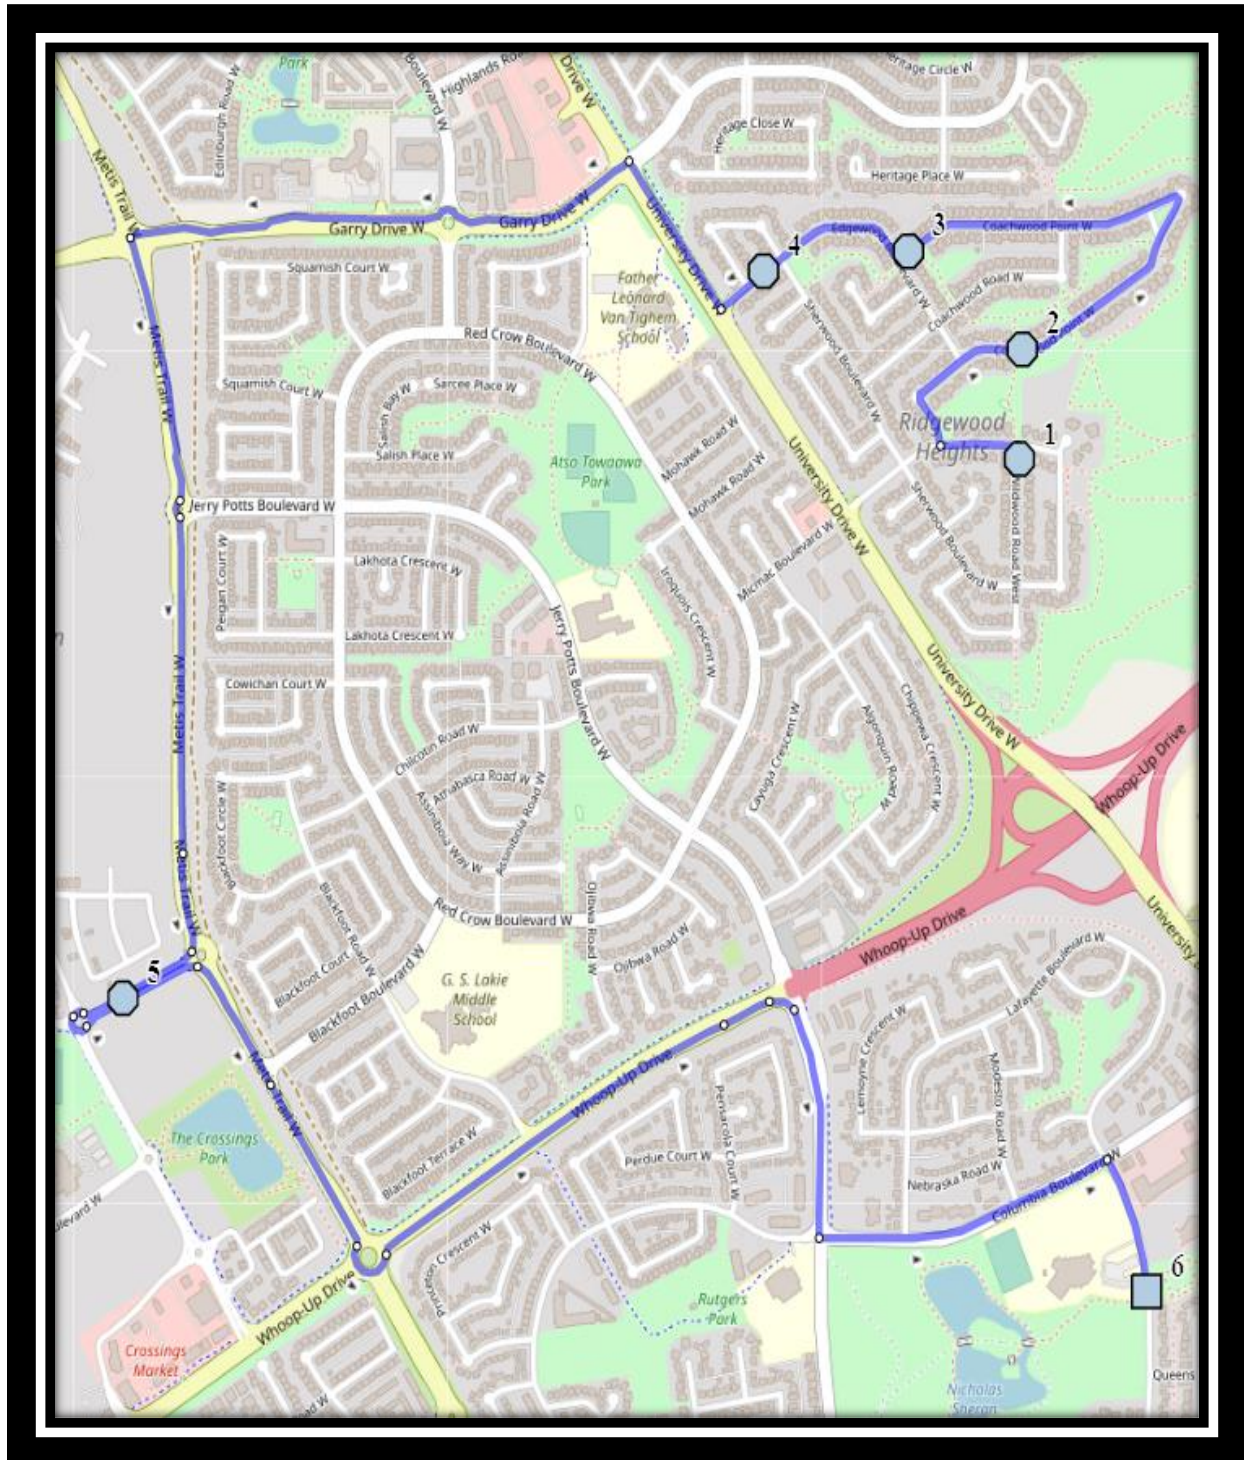

Nicholas Sheran W1

REVISED: September 10, 2021

EFFECTIVE: September 14, 2021

PM Route same direction as AM

Nicholas Sheran Community School – 380 Laval Blvd West – (403) 381-1244

Please arrive 5 minutes before scheduled pick up and drop off times. Times shown may vary due to weather & traffic conditions.
Bus routes and maps are subject to change. For the most up-to-date version, visit www.southland.ca/lethbridge.

Nicholas Sheran W1

REVISED: September 10, 2021

EFFECTIVE: September 14, 2021

#1 - 7:28 AM - Wildwood Road W Northbound - Corner before Ridgewood Blvd

#2 - 7:30 AM - Coachwood Point W Eastbound - Mailboxes

#3 - 7:32 AM - Coachwood Point W Westbound - Before Fire Hydrant

#4 - 7:34 AM - Edgewood Blvd W Westbound

#5 - 7:38 AM - Caledonia Blvd West Westbound

#6 - 7:45 AM - Nicholas Sheran

Friday

#1 - 3:07 PM - Nicholas Sheran

11:57 AM

#5 - 3:19 PM - Edgewood Blvd W Westbound

11:59 AM

#6 - 3:23 PM - Caledonia Blvd West Westbound

12:03 PM

Nicholas Sheran Community School – 380 Laval Blvd West – (403) 381-1244

Please arrive 5 minutes before scheduled pick up and drop off times. Times shown may vary due to weather & traffic conditions.