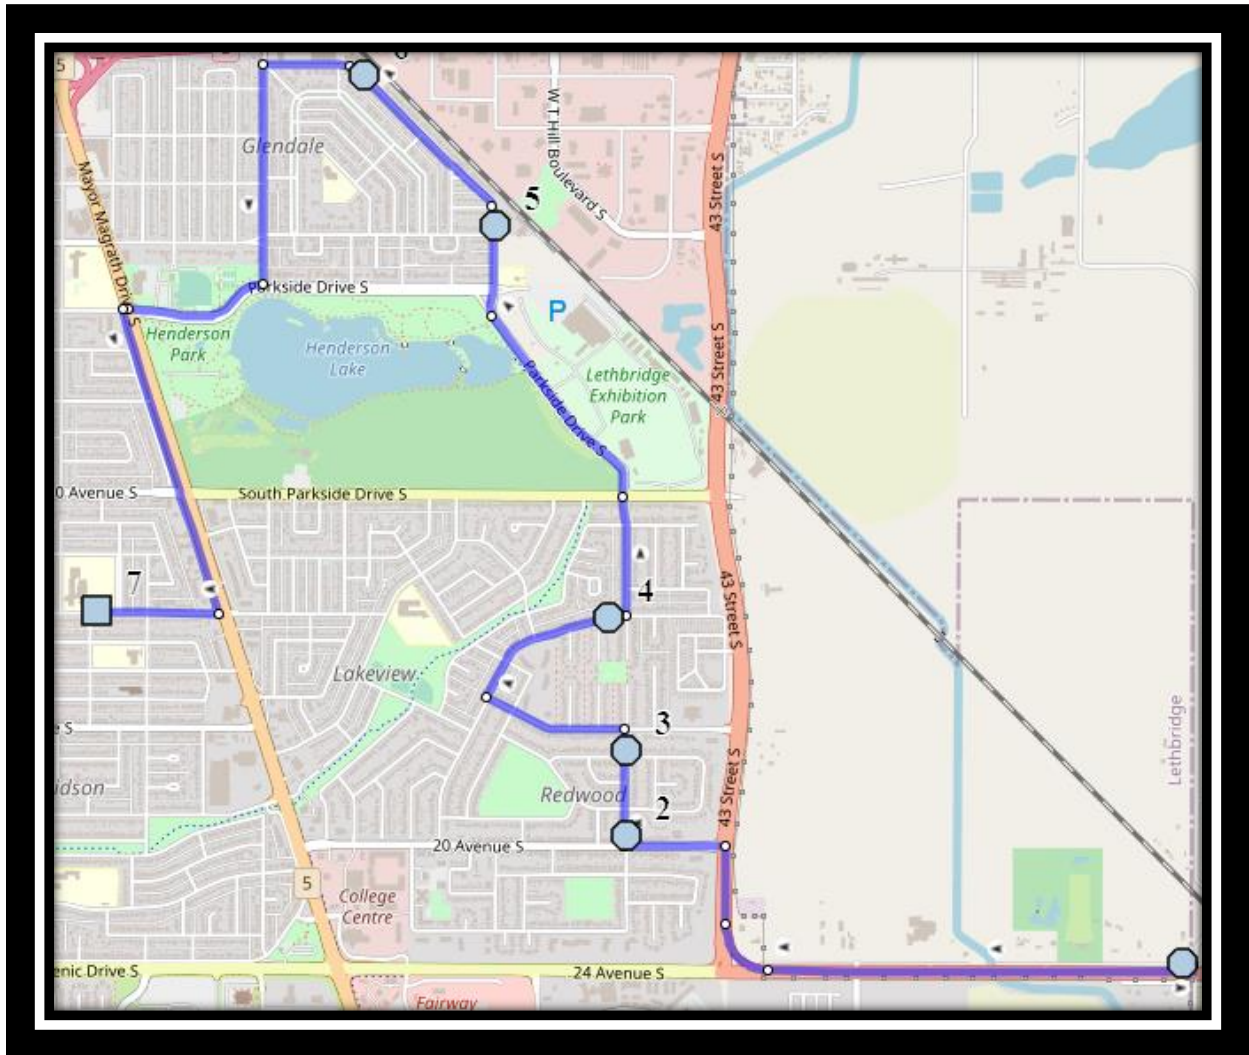

# Paterson S1

REVISED: September 10, 2021

EFFECTIVE: September 14, 2021

**AM Route – PM Route 5,6 then reverse of AM Route**

**Gilbert Paterson Middle School – 2109 12 Ave South – (403) 329-0125**

Please arrive 5 minutes before scheduled pick up and drop off times. Times shown may vary due to weather & traffic conditions.

Bus routes and maps are subject to change. For the most up-to-date version, visit [www.southland.ca/lethbridge](http://www.southland.ca/lethbridge).

# Paterson S1

REVISED: September 10, 2021

EFFECTIVE: September 14, 2021

- #1 - 7:37 AM - 24 Ave South Westbound - Power Box
- #2 - 7:40 AM - Cedar Road South Northbound - LPT Stop #12088
- #3 - 7:43 AM - Cedar Road South Northbound - LPT Stop #12086
- #4 - 7:45 AM - Lakemount Blvd South Eastbound - LPT Stop #12078
- #5 - 7:50 AM - 34 Street South Northbound - LPT Stop #12014
- #6 - 7:51 AM - Leaside Ave South Northbound - LPT Stop #12011
- #7 - 8:00 AM - Gilbert Paterson Middle

	Wednesday	Friday
#1 - 2:57 PM - Gilbert Paterson Middle	#1 - 1:07 PM	#1 - 12:42 PM
#2 - 3:07 PM - 34 Street South Northbound - LPT Stop #12014	#2 - 1:17 PM	#2 - 12:52 PM
#3 - 3:09 PM - Leaside Ave South Northbound - LPT Stop #12011	#3 - 1:19 PM	#3 - 12:54 PM
#4 - 3:14 PM - Lakemount Blvd South Westbound - LPT Stop # 12077	#4 - 1:24 PM	#4 - 1:00 PM
#5 - 3:18 PM - Cedar Road South Southbound - LPT Stop #12085	#5 - 1:28 PM	#5 - 1:03 PM
#6 - 3:20 PM - Cedar Road South Southbound - LPT Stop #12087	#6 - 1:30 PM	#6 - 1:05 PM
#7 - 3:25 PM - 24 Ave South Westbound - Power Box	#7 - 1:35 PM	#7 - 1:10 PM