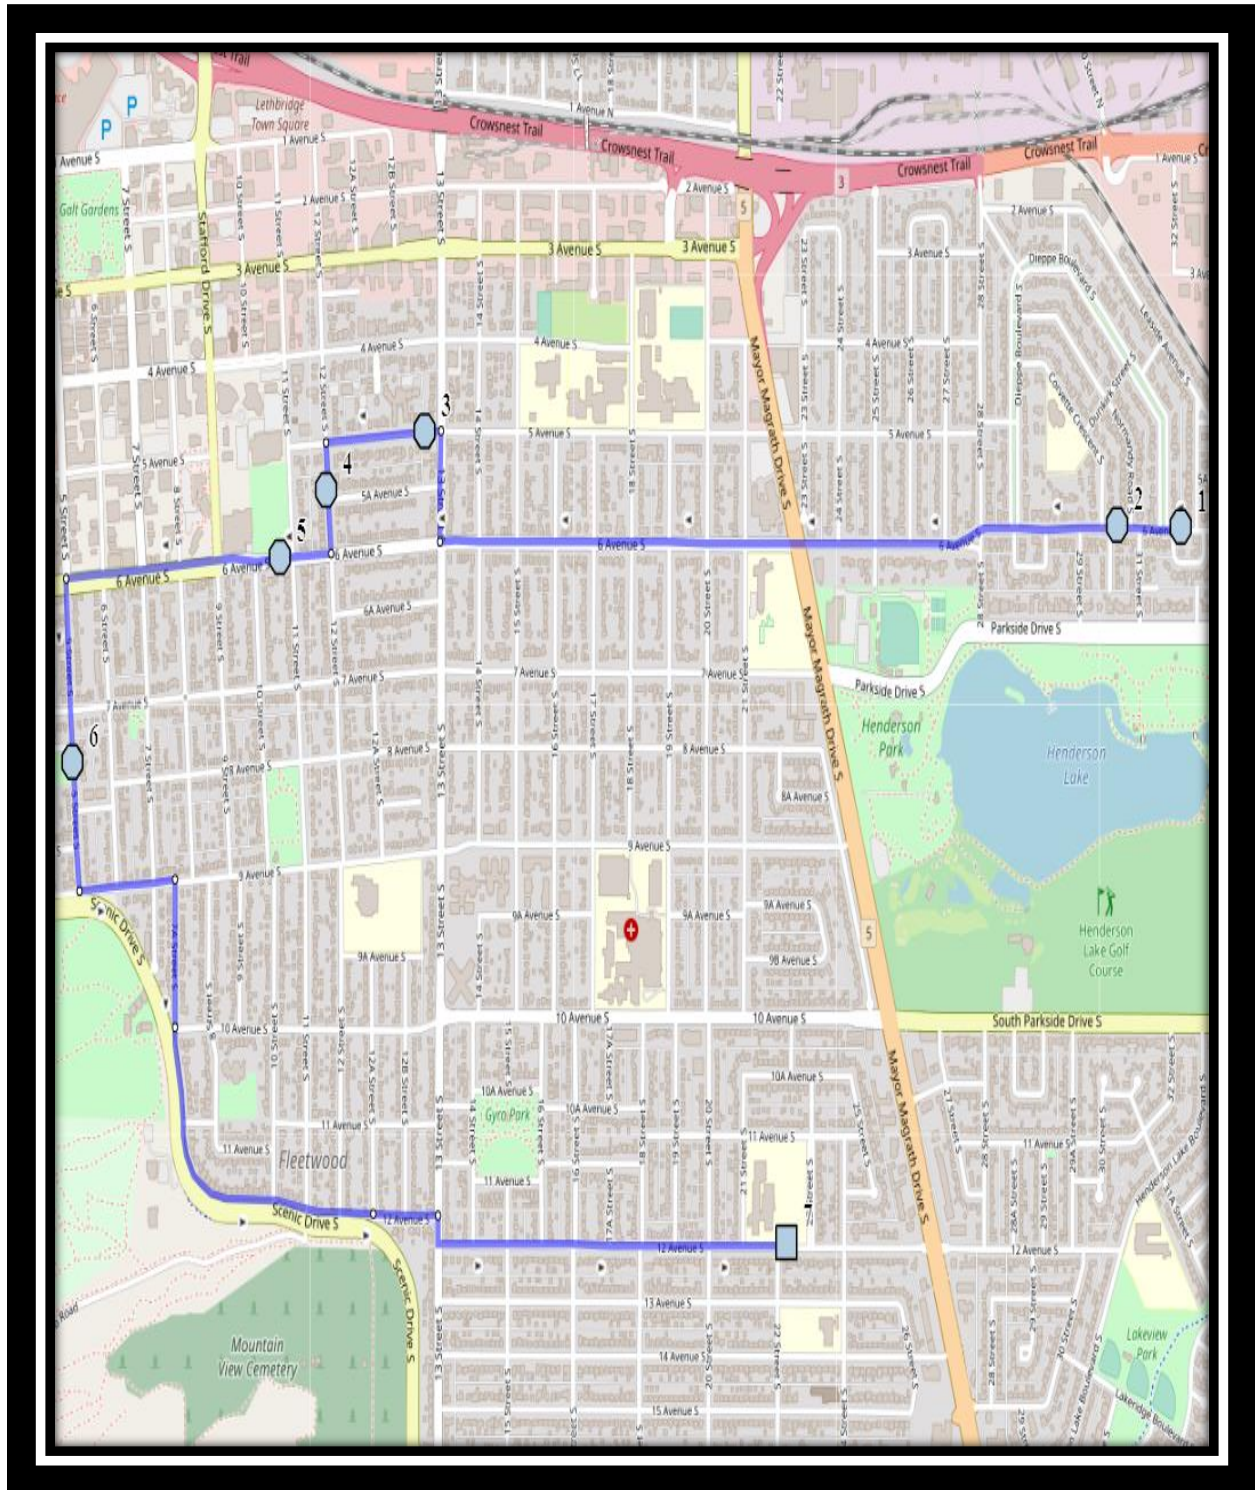

# Paterson S2

REVISED: September 10, 2021

EFFECTIVE: September 14, 2021

**PM Route same direction as AM**

## **Gilbert Paterson Middle School – 2109 12 Ave South – (403) 329-0125**

Please arrive 5 minutes before scheduled pick up and drop off times. Times shown may vary due to weather & traffic conditions.

# Paterson S2

REVISED: September 10, 2021

EFFECTIVE: September 14, 2021

- #1 - 7:35 AM - 6 Ave South Westbound - Alley
- #2 - 7:36 AM - 6 Ave South Westbound - Alley
- #3 - 7:40 AM - 5 Ave South Westbound - Alley
- #4 - 7:42 AM - 12 Street South Southbound - Alley
- #5 - 7:43 AM - 6 Ave South Westbound - LPT Stop #12037
- #6 - 7:47 AM - 5 Street South Southbound - LPT Stop #12176
- #7 - 8:00 AM - Gilbert Paterson Middle

	Wednesday	Friday
#1 - 2:57 PM - Gilbert Paterson Middle	#1 - 1:07 PM	#1 - 12:42 PM
#2 - 3:07 PM - 6 Ave South Westbound - Alley	#2 - 1:17 PM	#2 - 12:52 PM
#3 - 3:08 PM - 6 Ave South Westbound - Alley	#3 - 1:18 PM	#3 - 12:53 PM
#4 - 3:10 PM - 6 Ave South Westbound - Alley	#4 - 1:20 PM	#4 - 12:55 PM
#5 - 3:13 PM - 5 Ave South Westbound - Alley	#5 - 1:22 PM	#5 - 12:57 PM
#6 - 3:15 PM - 12 Street South Southbound - Alley	#6 - 1:24 PM	#6 - 12:59 PM
#7 - 3:16 PM - 6 Ave South Westbound - LPT Stop #12037	#7 - 1:25 PM	#7 - 1:00 PM
#8 - 3:19 PM - 5 Street South Southbound - LPT Stop #12176	#8 - 1:29 PM	#8 - 1:04 PM