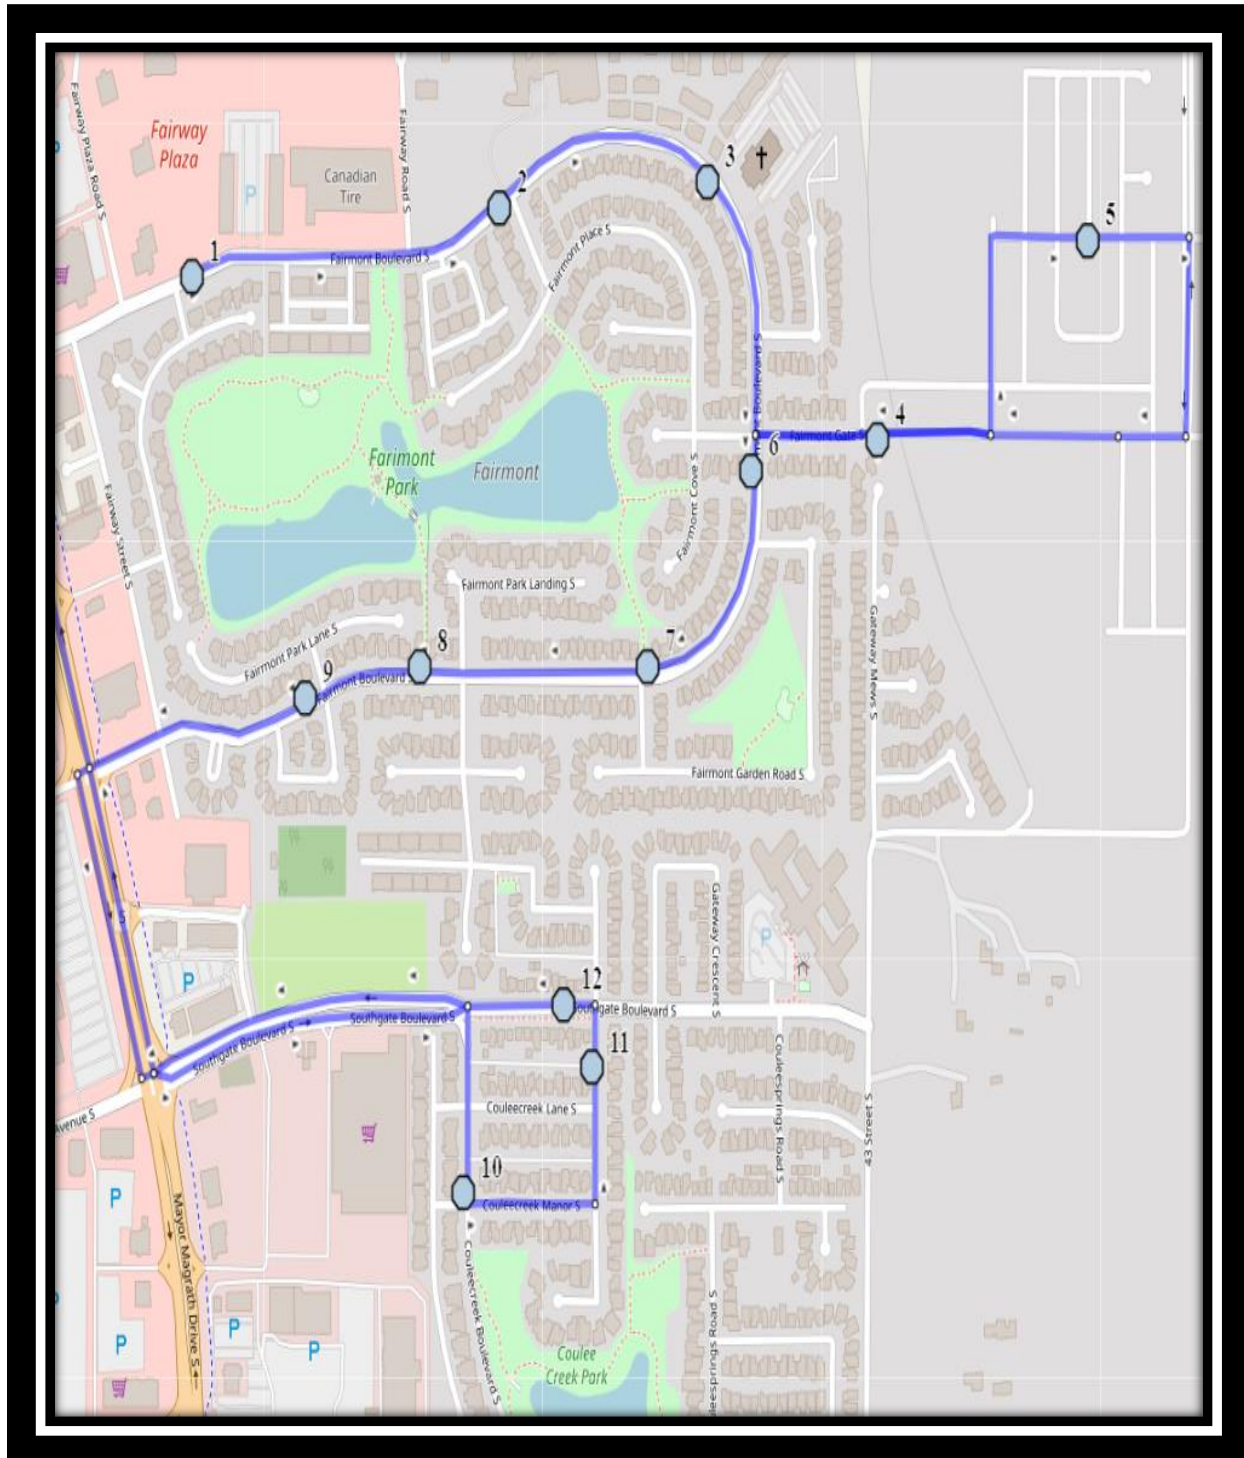

Paterson S3

REVISED: September 10, 2021

EFFECTIVE: September 14, 2021

PM Route same as AM

Gilbert Paterson Middle School – 2109 12 Ave South – (403) 329-0125

Please arrive 5 minutes before scheduled pick up and drop off times. Times shown may vary due to weather & traffic conditions.
Bus routes and maps are subject to change. For the most up-to-date version, visit www.southland.ca/lethbridge.