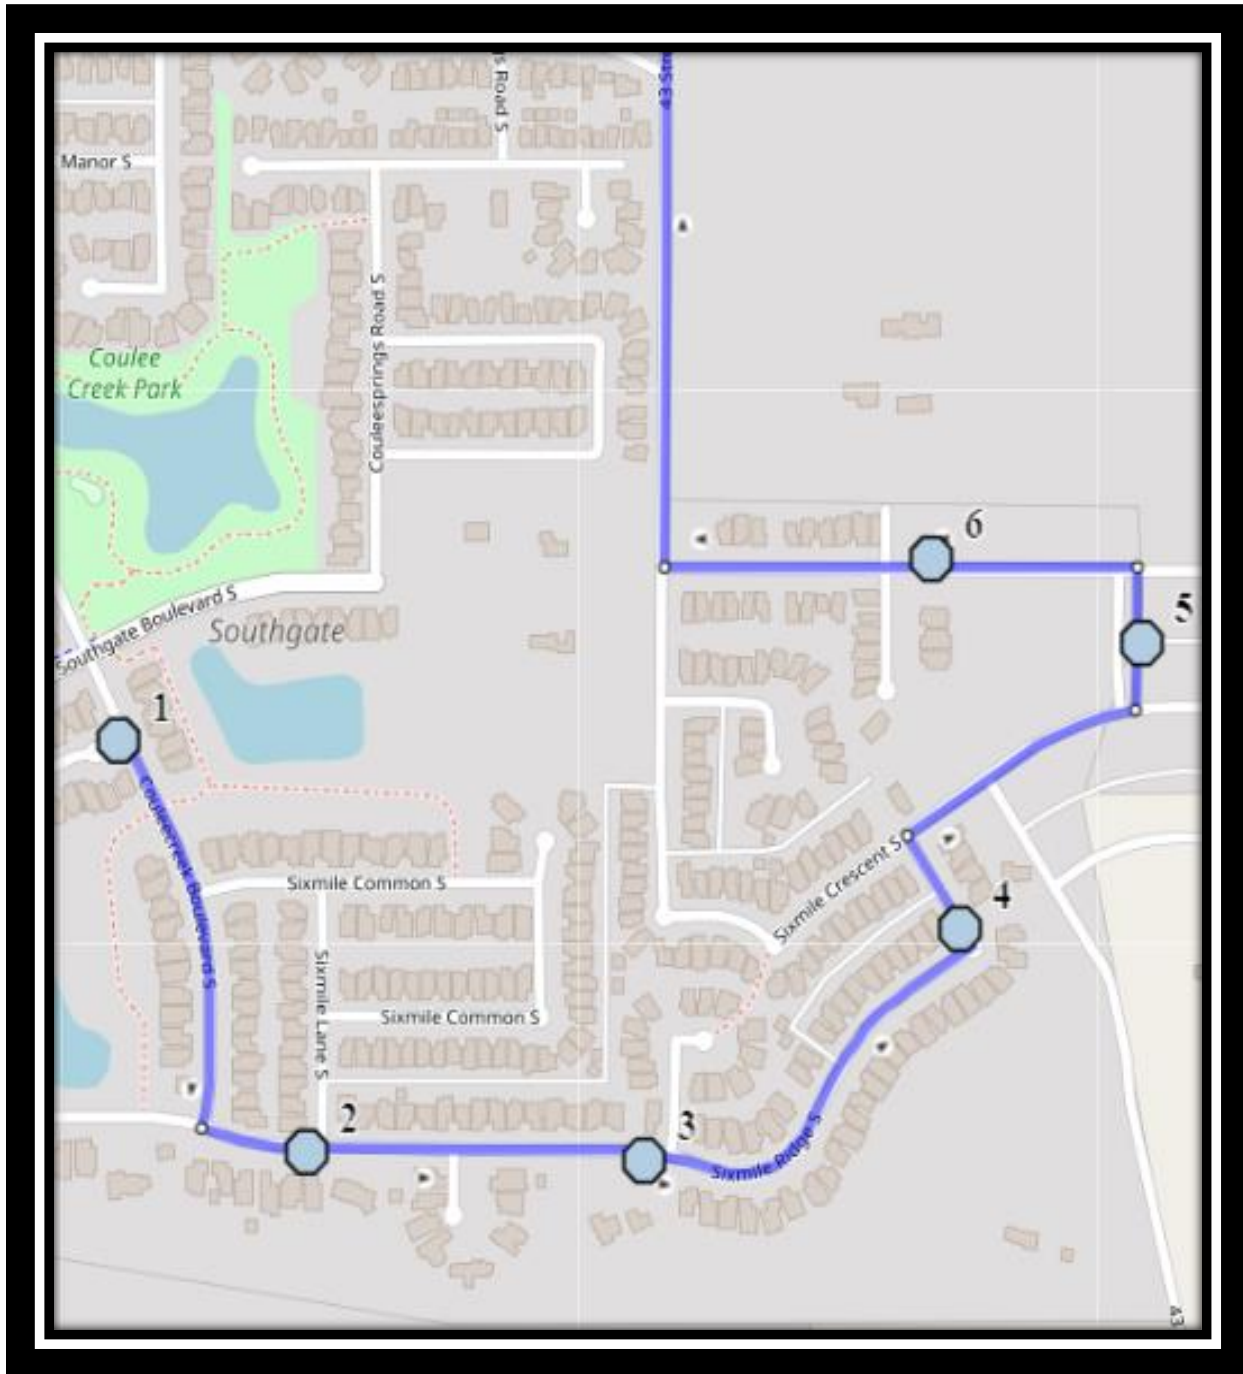

Paterson S4

REVISED: September 10, 2021

EFFECTIVE: September 14, 2021

AM Route – PM Route Same as AM

Gilbert Paterson Middle School – 2109 12 Ave South – (403) 329-0125

Please arrive 5 minutes before scheduled pick up and drop off times. Times shown may vary due to weather & traffic conditions.

Bus routes and maps are subject to change. For the most up-to-date version, visit www.southland.ca/lethbridge.

Paterson S4

REVISED: September 10, 2021

EFFECTIVE: September 14, 2021

#1 - 7:40 AM - Sixmile Road South Southbound - Mailboxes

#2 - 7:42 AM - Sixmile Lane South Eastbound - Power Boxes (W)

#3 - 7:45 AM - Sixmile Ridges South Eastbound

#4 - 7:46 AM - Sixmile Crescent South Northbound - Walkway

#5 - 7:49 AM - Sixmile Way South Northbound - Alley

#3 - 3:11 PM - Sixmile Lane South Eastbound - Power Boxes (W) **1:21 PM** **12:56 PM**

#4 - 3:14 PM - Sixmile Ridges South Eastbound **1:24 PM** **12:59 PM**

#5 - 3:15 PM - Sixmile Crescent South Northbound - Walkway **1:25 PM** **1:00 PM**