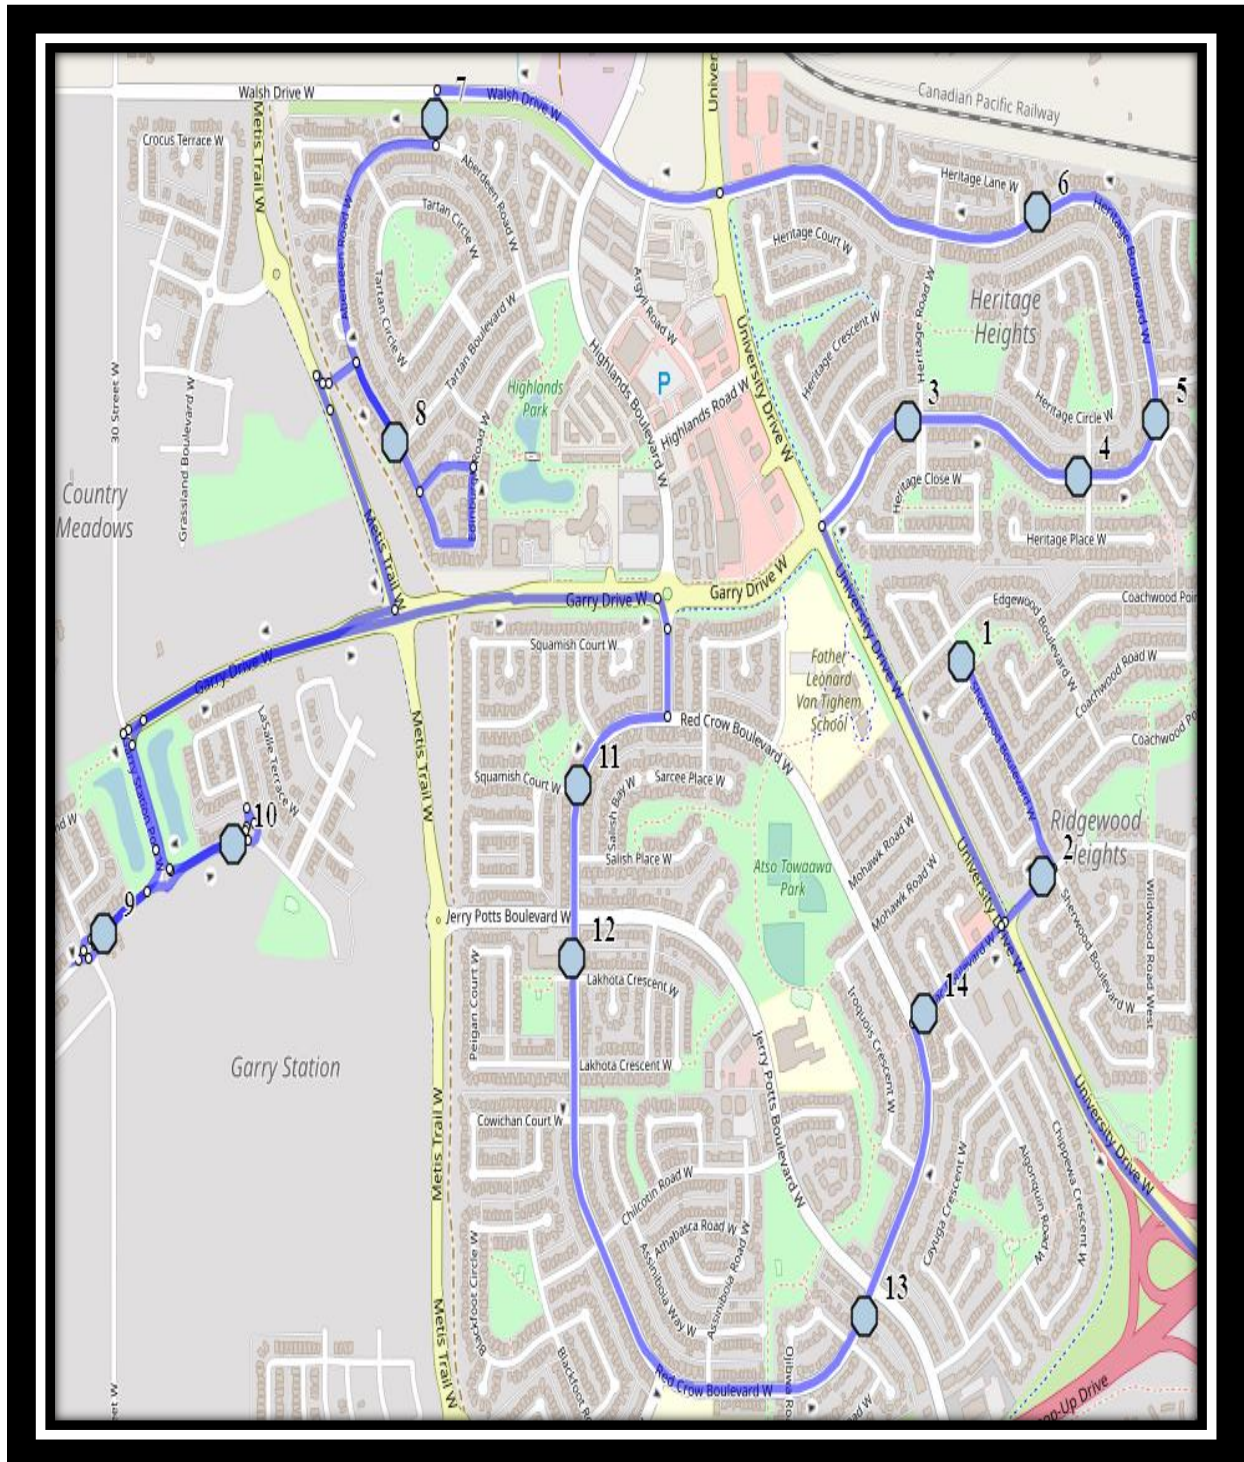

# Paterson W1

REVISED: September 10, 2021

EFFECTIVE: September 14, 2021

**PM Route same direction as AM**

# Paterson W1

REVISED: September 10, 2021

EFFECTIVE: September 14, 2021

- #1 - 7:10 AM - Ridgewood Blvd W Westbound - LPT Stop #13452
- #2 - 7:11 AM - Sherwood Blvd W Southbound - LPT Stop #13010
- #3 - 7:13 AM - Heritage Blvd W Eastbound - LPT Stop #13012
- #4 - 7:14 AM - Heritage Blvd W Eastbound - LPT Stop #13014
- #5 - 7:15 AM - Heritage Blvd W Northbound - LPT Stop #13015
- #6 - 7:16 AM - Heritage Blvd W Westbound - LPT Stop #13017
- #7 - 7:19 AM - Aberdeen Gate West Southbound - LPT Stop #13400
- #8 - 7:20 AM - Aberdeen Road W Southbound - LPT Stop #13403 (NW)
- #9 - 7:25 AM - Aquitania Blvd W Eastbound - LPT Stop #13525
- #10 - 7:27 AM - Aquitania Blvd W Eastbound - LPT Stop #13526
- #11 - 7:31 AM - Red Crow Blvd W Southbound - Green Power Box before Squamish Court
- #12 - 7:32 AM - Red Crow Blvd W Southbound - LPT Stop #13034
- #13 - 7:34 AM - Red Crow Blvd Northbound - LPT Stop #13039
- #14 - 7:35 AM - Micmac Blvd West Eastbound
- #15 - 7:45 AM - Gilbert Paterson Middle