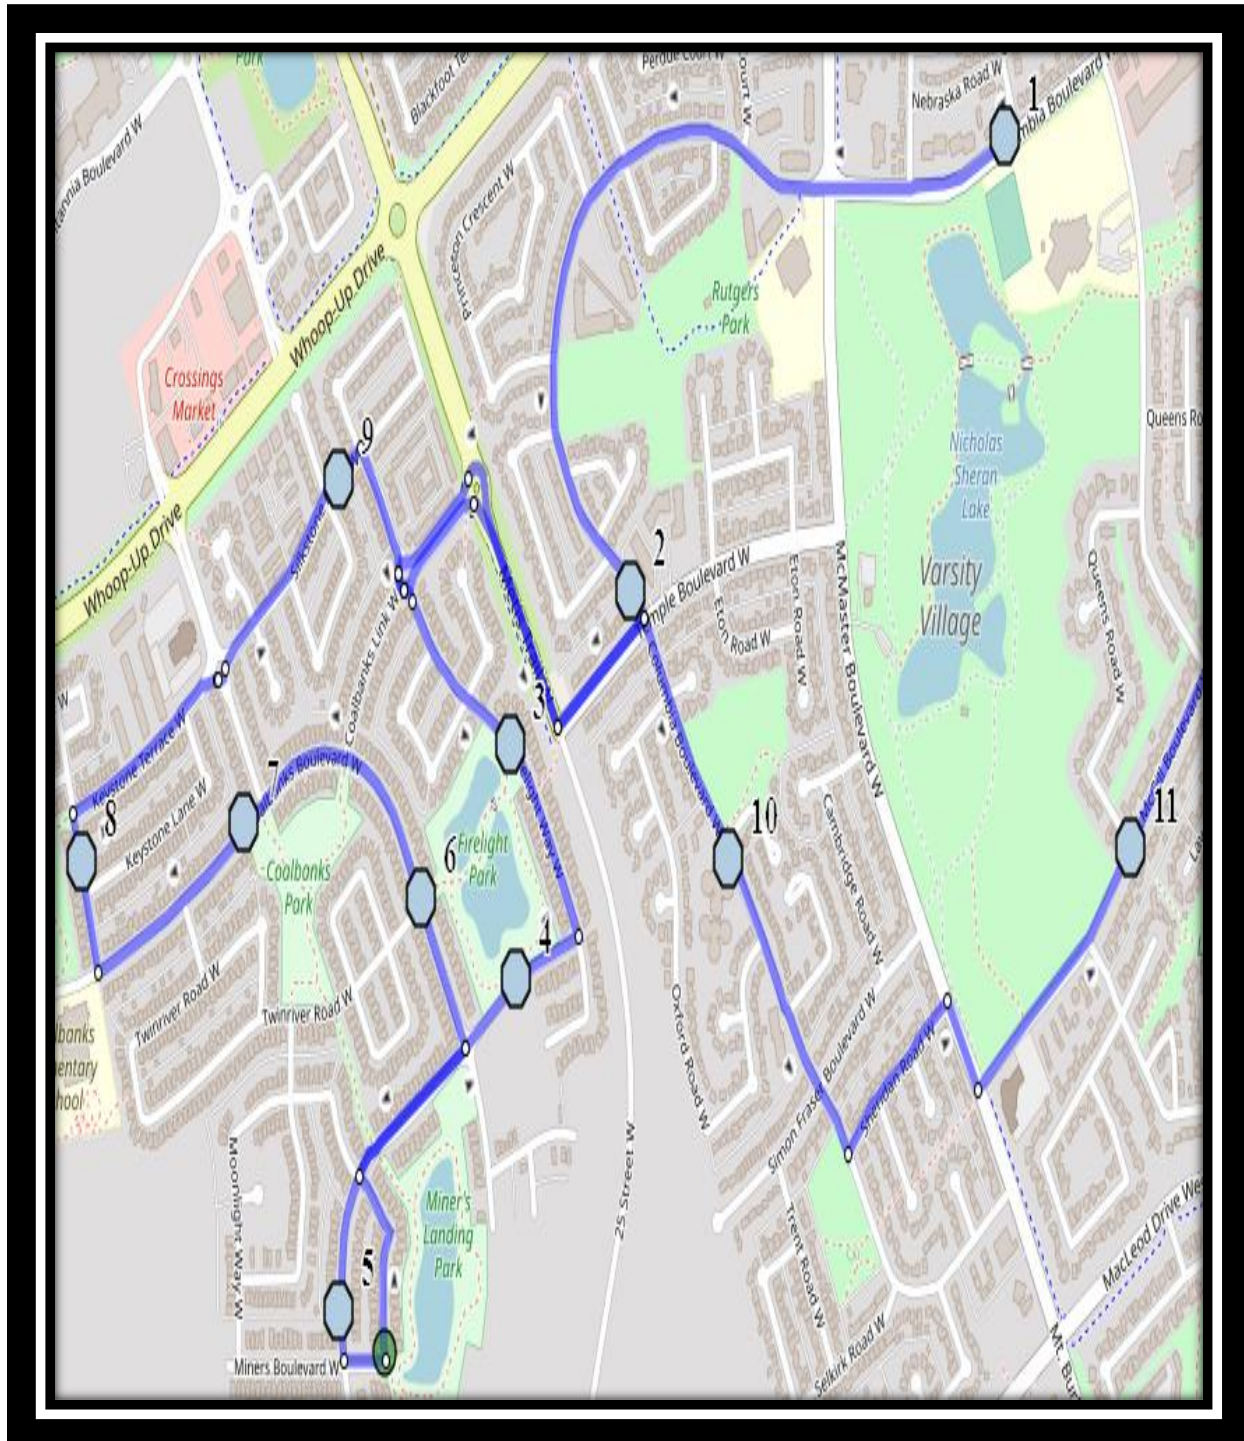

# Paterson W2

REVISED: September 17, 2021

EFFECTIVE: September 22, 2021

**PM Route same direction as AM**

# Paterson W2

REVISED: September 17, 2021

EFFECTIVE: September 22, 2021

#1 - 7:11 AM - Columbia Blvd W Westbound - LPT Stop #13048

#2 - 7:14 AM - Columbia Blvd W Southbound - LPT Stop #13066

#3 - 7:16 AM - Firelight Way West Southbound - Park Entrance

#8 - 7:25 AM - Keystone Terrace West Northbound - LPT Stop #13308

#9 - 7:27 AM - Silkstone Road West Eastbound - LPT Stop #13303

#10 - 7:30 AM - Columbia Blvd W Southbound - LPT Stop #13067

#11 - 7:32 AM - McGill Blvd W Eastbound - LPT Stop #13085

# Paterson W2

REVISED: September 17, 2021

EFFECTIVE: September 22, 2021

	Wednesday / Friday	
#1 - 2:57 PM - Gilbert Paterson Middle	1:07 PM	12:42 PM
#2 - 3:06 PM - Columbia Blvd W Westbound - LPT Stop #13048	1:16 PM	12:51 PM
#3 - 3:08 PM - Columbia Blvd W Southbound - LPT Stop #13066	1:18 PM	12:53 PM
#4 - 3:10 PM - Firelight Way West Southbound - Park Entrance	1:20 PM	12:55 PM
#5 - 3:11 PM - Firelight Way West Westbound - Park Entrance	1:21 PM	12:56 PM
#6 - 3:12 PM - Moonlight Blvd West Southbound - Alley	1:22 PM	12:57 PM
#7 - 3:14 PM - Coalbanks Blvd West Northbound - Park Entrance	1:24 PM	12:59 PM
#8 - 3:15 PM - Coalbanks Blvd West Westbound - Mailboxes	1:25 PM	1:00 PM
#9 - 3:16 PM - Keystone Terrace West Northbound - LPT Stop #13308	1:26 PM	1:01 PM
#10 - 3:17 PM - Silkstone Road West Eastbound - LPT Stop #13303	1:27 PM	1:02 PM
#11 - 3:19 PM - Columbia Blvd W Southbound - LPT Stop #13067	1:29 PM	1:04 PM
#12 - 3:21 PM - McGill Blvd W Eastbound - LPT Stop #13085	1:31 PM	1:06 PM