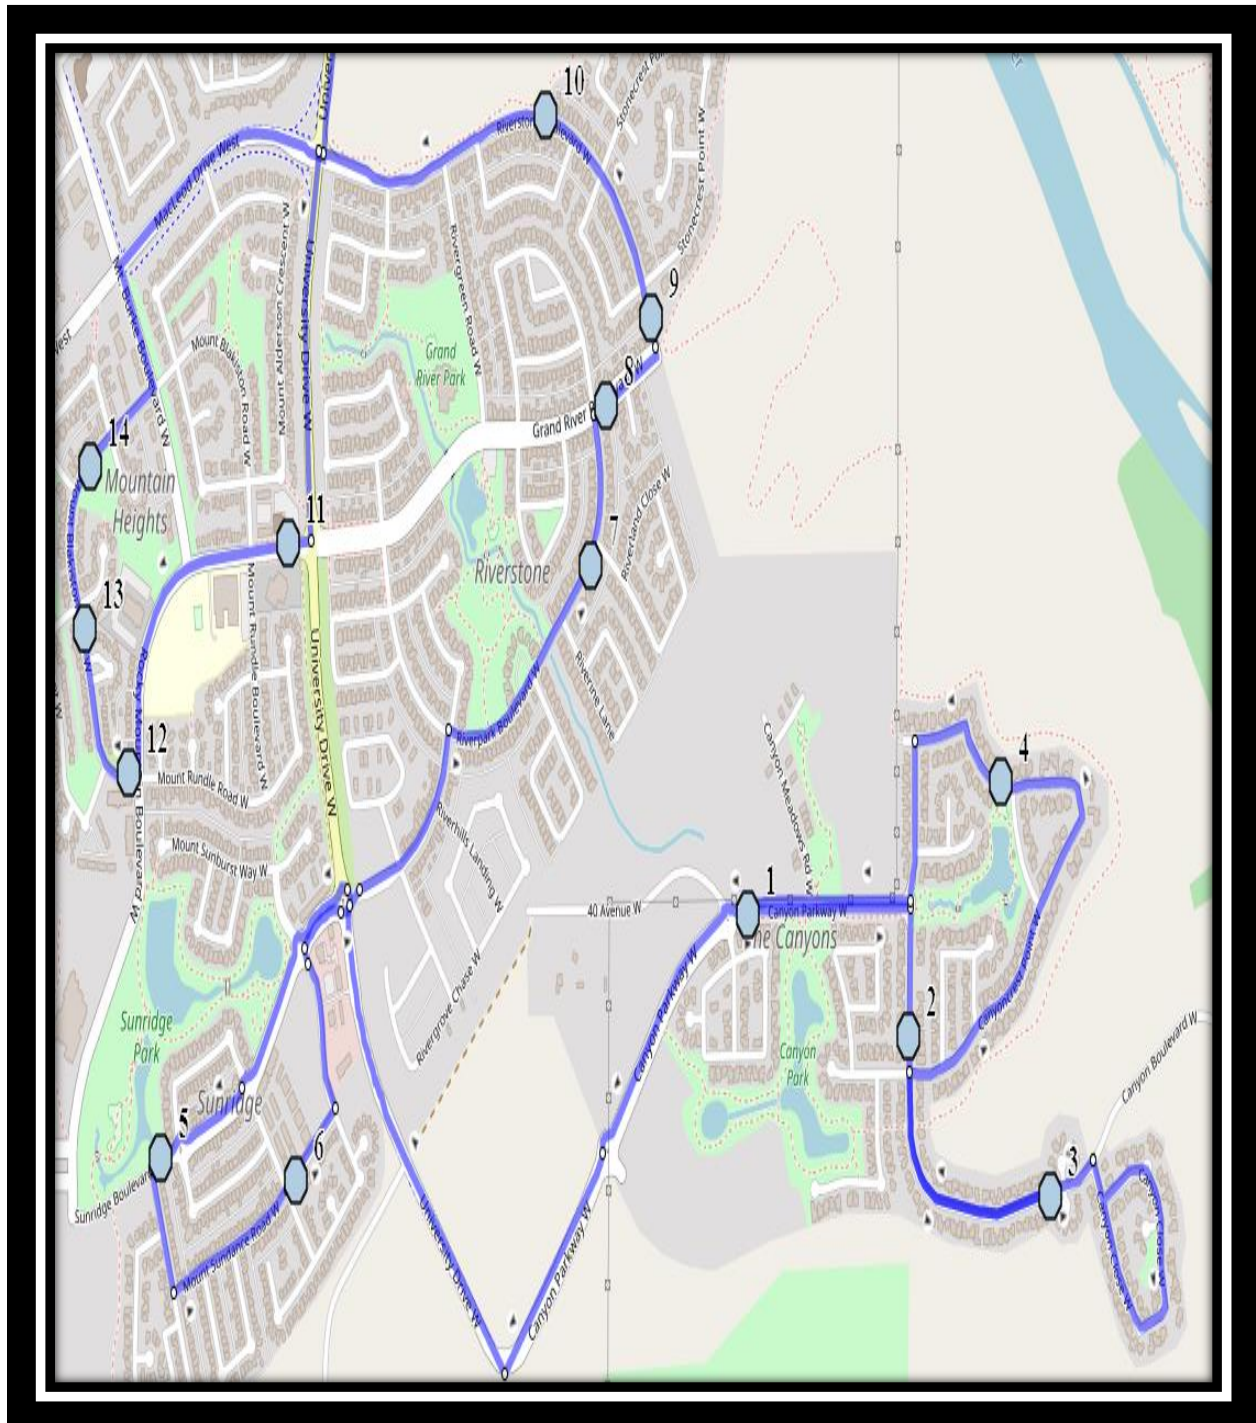

# Paterson W3

REVISED: September 10, 2021

EFFECTIVE: September 14, 2021

**PM Route same direction as AM**

## **Gilbert Paterson Middle School – 2109 12 Ave South – (403) 329-0125**

Please arrive 5 minutes before scheduled pick up and drop off times. Times shown may vary due to weather & traffic conditions.

# Paterson W3

REVISED: September 10, 2021

EFFECTIVE: September 14, 2021

- #1 - 7:10 AM - Canyon Parkway West Eastbound - Power Boxes
- #2 - 7:13 AM - Canyon Blvd West Southbound - Power Boxes
- #3 - 7:15 AM - Canyon Blvd West Eastbound - Mailboxes
- #4 - 7:21 AM - Canyoncrest Point West Westbound
- #5 - 7:28 AM - Sunridge Blvd W Westbound - LPT Stop #13506
- #6 - 7:30 AM - Sunridge Road West Northbound - LPT Stop #13508
- #7 - 7:32 AM - Riverpark Blvd West Northbound - Power Boxes
- #8 - 7:34 AM - Grand River Blvd West Eastbound - LPT Stop #13513
- #9 - 7:36 AM - Riverston Blvd West Northbound - LPT Stop #13514
- #10 - 7:38 AM - Riverston Blvd West Westbound - LPT Stop #13515
- #11 - 7:40 AM - Rocky Mountain Blvd West Westbound - LPT Stop #13076
- #12 - 7:42 AM - Mt Blakiston Road W Westbound - LPT Stop #13079
- #13 - 7:45 AM - Mt Blakiston Road W Northbound - LPT Stop #13080
- #14 - 7:48 AM - Mt Blakiston Road W Eastbound - LPT Stop #13081
- #15 - 8:00 AM - Gilbert Paterson Middle