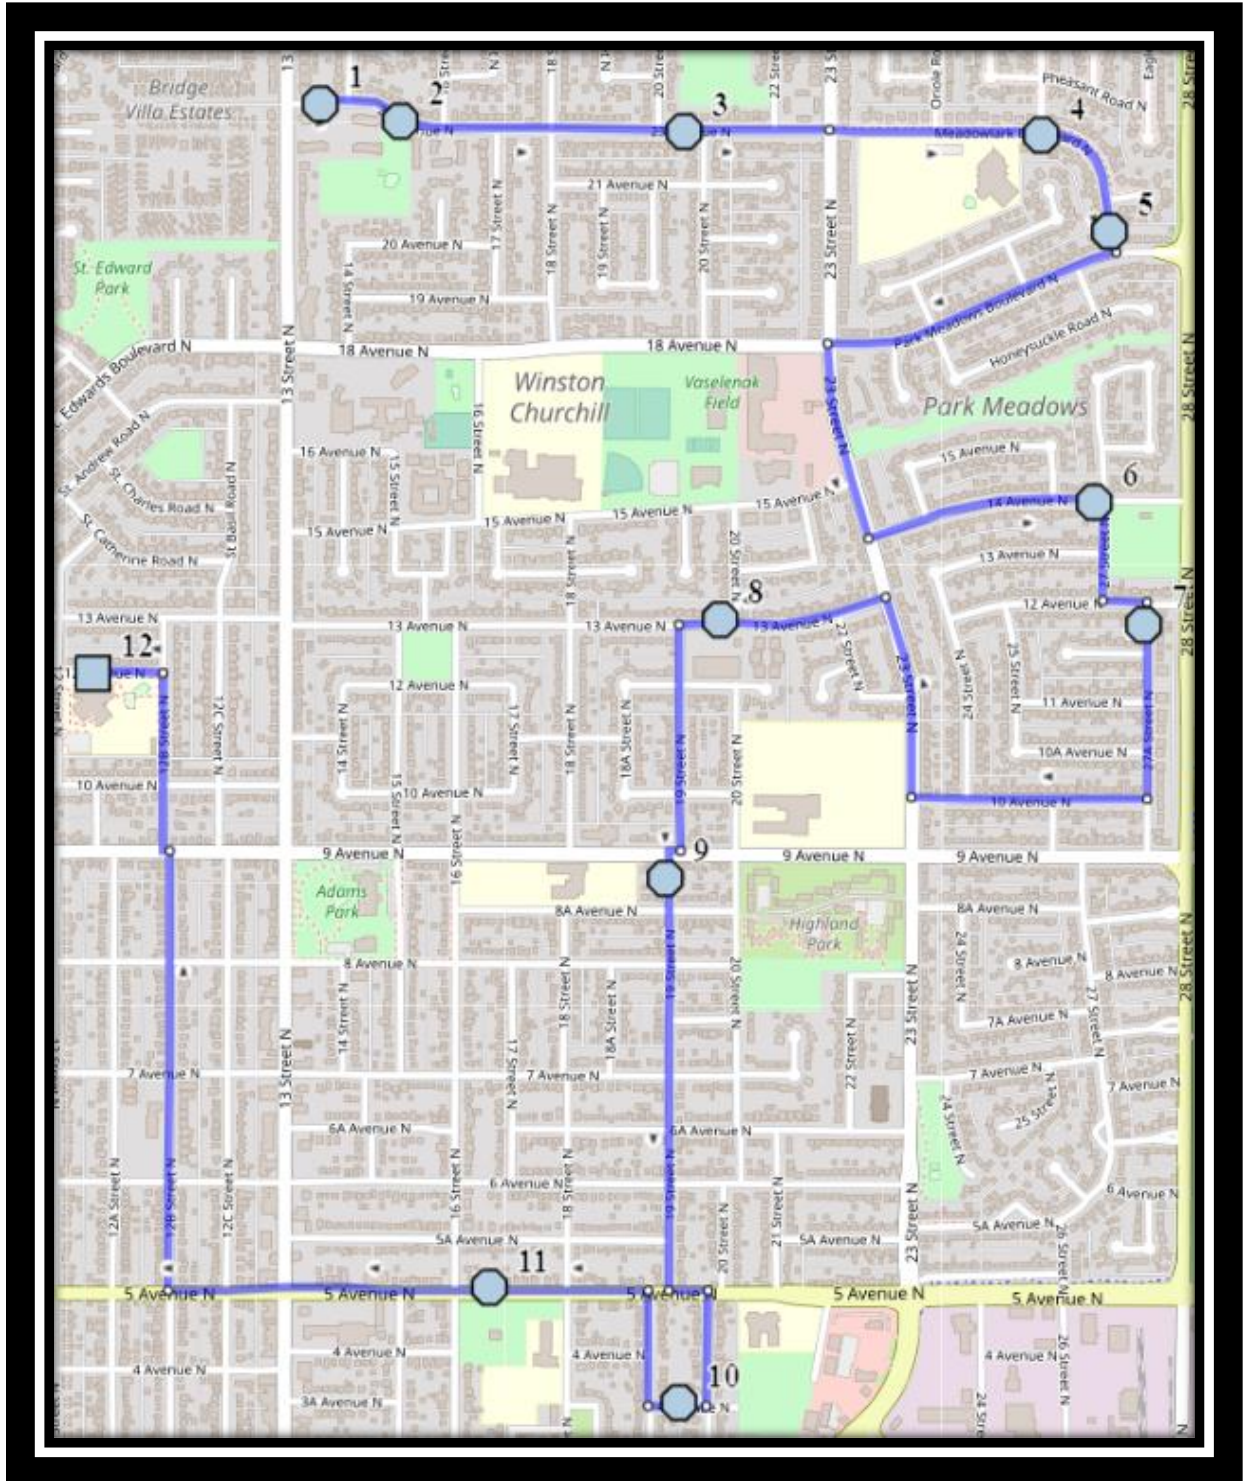

ST. PAULS N1

REVISED: September 16, 2021

EFFECTIVE: September 22, 2021

PM same direction as AM

St. Paul – 1212 12th Avenue, South. (403)-328-0611

Please arrive 5 minutes before scheduled pick up and drop off times. Times shown may vary due to weather & traffic conditions. Bus routes and maps are subject to change. For the most up-to-date version, visit www.southland.ca/lethbridge.

ST. PAULS N1

REVISED: September 16, 2021

EFFECTIVE: September 22, 2021

- #1 - 7:42 AM - 23 Ave North Eastbound - LPT Stop #11059
- #2 - 7:43 AM - 23 Ave North Eastbound - LPT Stop #11060
- #3 - 7:45 AM - 23 Ave North Eastbound - Alley
- #4 - 7:46 AM - Meadowlark Blvd North Eastbound - LPT Stop #11159
- #5 - 7:48 AM - Meadowlark Blvd North Southbound - LPT Stop #11252
- #6 - 7:50 AM - 14 Ave North Eastbound - LPT Stop #11163
- #7 - 7:52 AM - 27A Street North Southbound - Alley
- #8 - 7:55 AM - 13 Ave North Westbound - LPT Stop #11071
- #9 - 7:56 AM - 19 Street North Southbound - Alley
- #10 - 7:59 AM - 4 Ave North Westbound - Alley
- #11 - 8:01 AM - 5 Ave North Westbound - 30 Km Sign
- #12 - 8:05 AM - St. Paul School

ST. PAULS N1

REVISED: September 16, 2021

EFFECTIVE: September 22, 2021

	Friday
#1 - 3:13 PM - St. Paul School	3:13 PM
#2 - 3:18 PM - 23 Ave North Eastbound - LPT Stop #11059	3:18 PM
#3 - 3:20 PM - 23 Ave North Eastbound - LPT Stop #11060	3:20 PM
#4 - 3:21 PM - 23 Ave North Eastbound - Alley	3:21 PM
#5 - 3:23 PM - Meadowlark Blvd North Eastbound - LPT Stop #11159	3:23 PM
#6 - 3:24 PM - Meadowlark Blvd North Southbound - LPT Stop #11252	3:24 PM
#7 - 3:27 PM - 14 Ave North Eastbound - LPT Stop #11163	3:27 PM
#8 - 3:28 PM - 27A Street North Southbound - Alley	3:28 PM
#9 - 3:31 PM - 13 Ave North Westbound - LPT Stop #11071	3:31 PM
#10 - 3:32 PM - 19 Street North Southbound - Alley	3:32 PM
#11 - 3:35 PM - 4 Ave North Westbound - Alley	3:35 PM
#12 - 3:37 PM - 5 Ave North Westbound - 30 Km Sign	3:37 PM