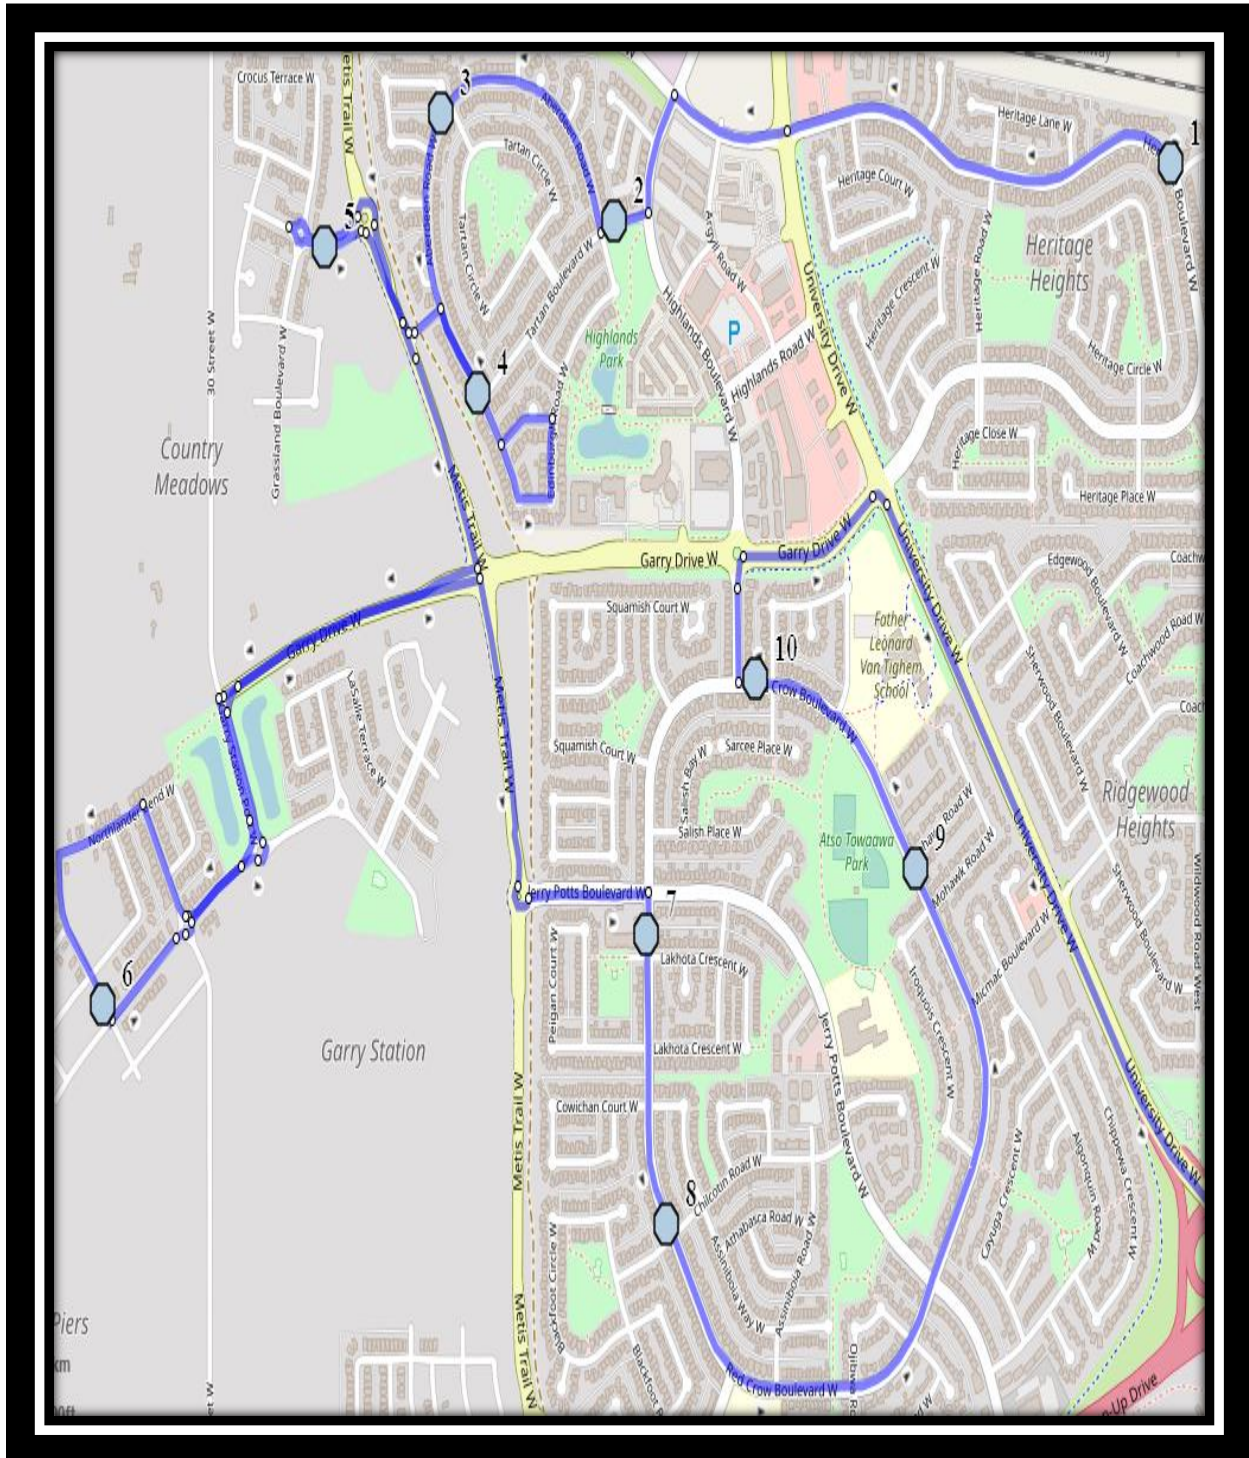

St. Pats/St. Martha W3

REVISED: September 10, 2021

EFFECTIVE: September 14, 2021

PM Route same direction as AM

The Children of St. Martha – 206 McMaster Blvd West – (403) 381-8111

St. Patrick Fine Arts – 80 Rivergreen Road West – (403) 327-4386

Please arrive 5 minutes before scheduled pick up and drop off times. Times shown may vary due to weather & traffic conditions.

Bus routes and maps are subject to change. For the most up-to-date version, visit www.southland.ca/lethbridge.