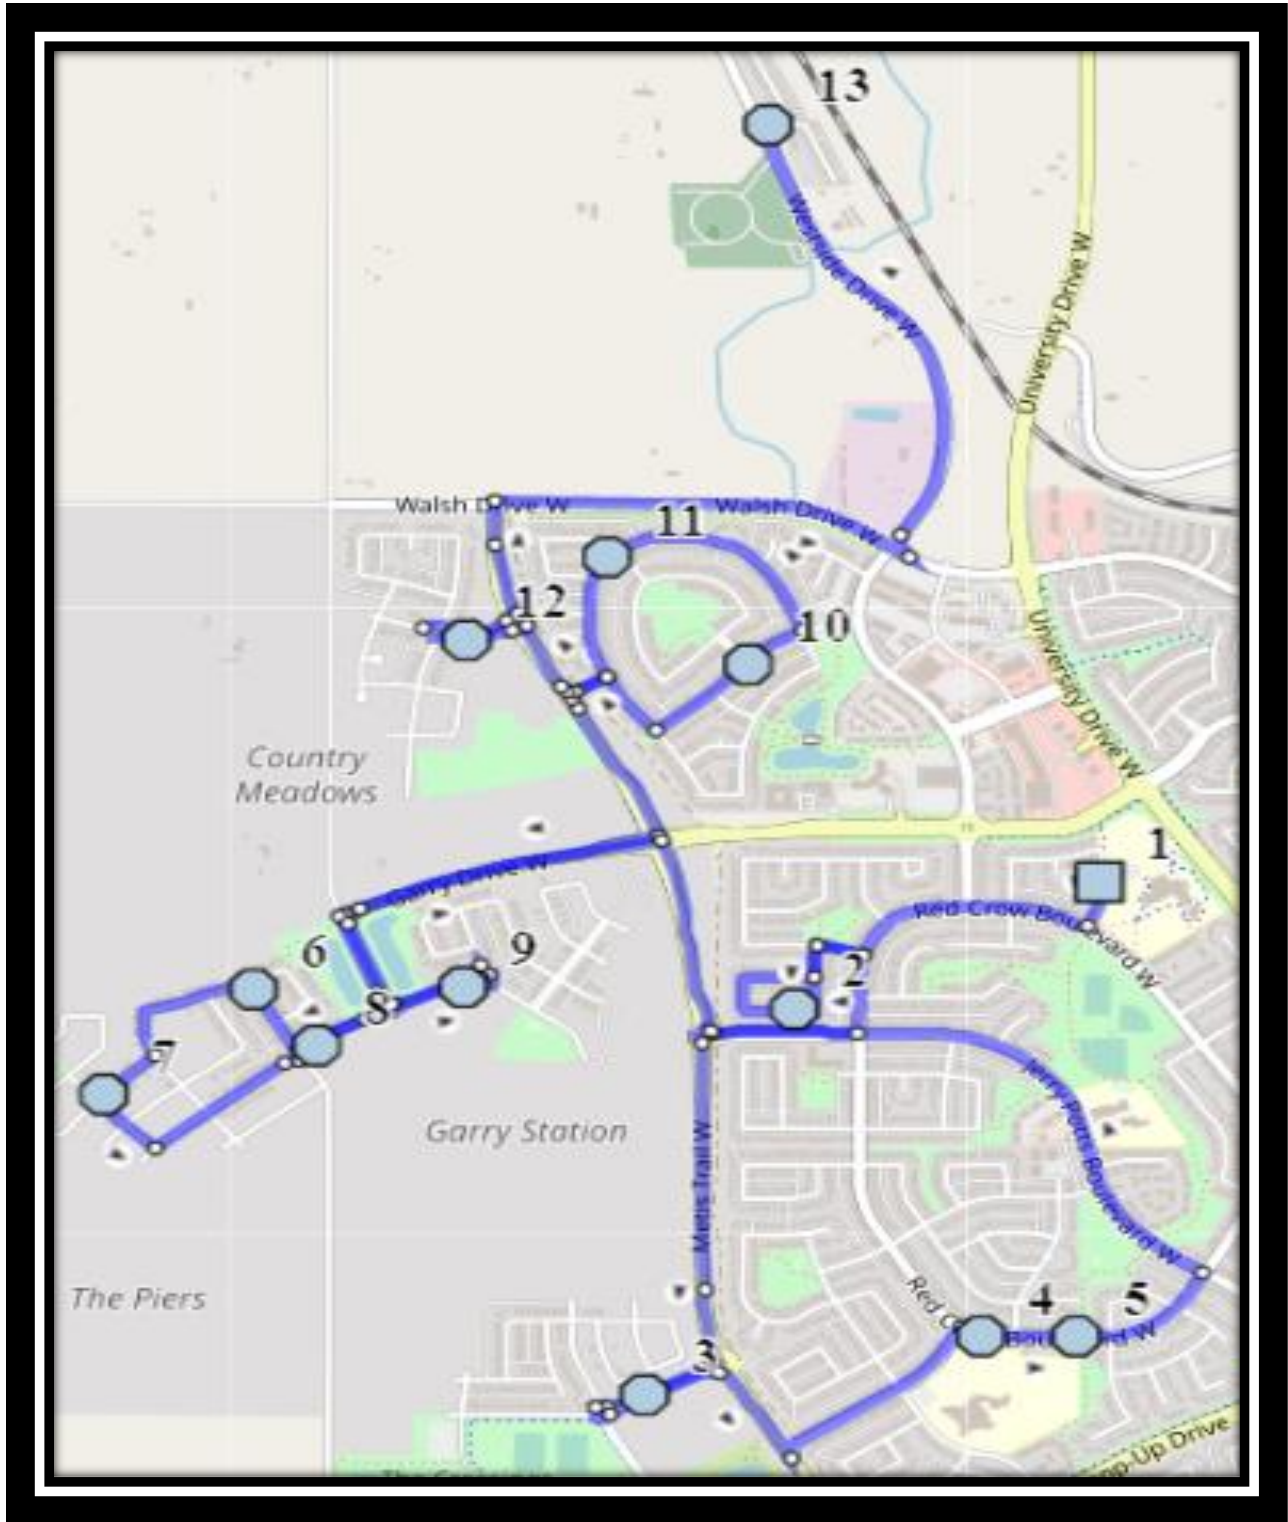

Van Tighem W1

REVISED: September 16, 2021

EFFECTIVE: September 22, 2021

PM Route

Father Leonard Van Tighem – 25 Stoney Crescent West – (403) 381-0953

Please arrive 5 minutes before scheduled pick up and drop off times. Times shown may vary due to weather & traffic conditions.

Bus routes and maps are subject to change. For the most up-to-date version, visit www.southland.ca/lethbridge.