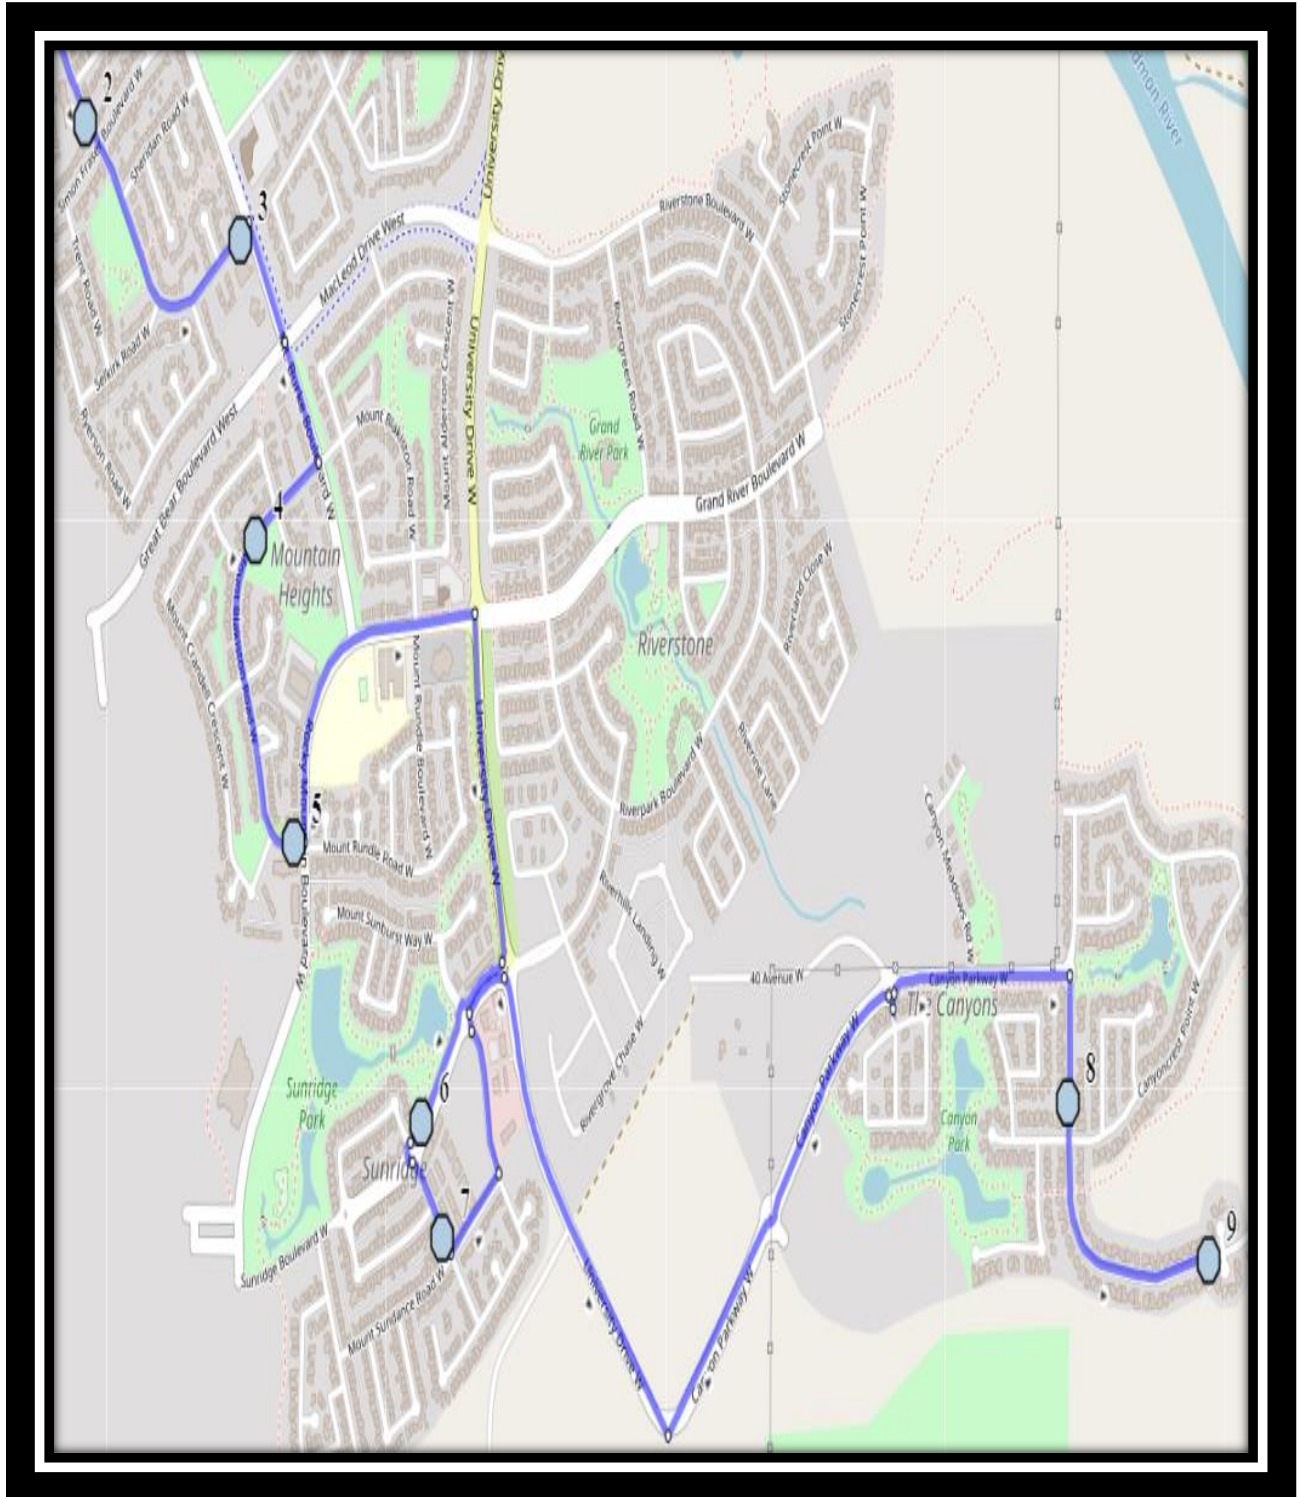

Van Tighem W3

REVISED: September 17, 2021

EFFECTIVE: September 22, 2021

PM Route

Father Leonard Van Tighem – 25 Stoney Crescent West – (403) 381-0953

Please arrive 5 minutes before scheduled pick up and drop off times. Times shown may vary due to weather & traffic conditions.

Bus routes and maps are subject to change. For the most up-to-date version, visit www.southland.ca/lethbridge.