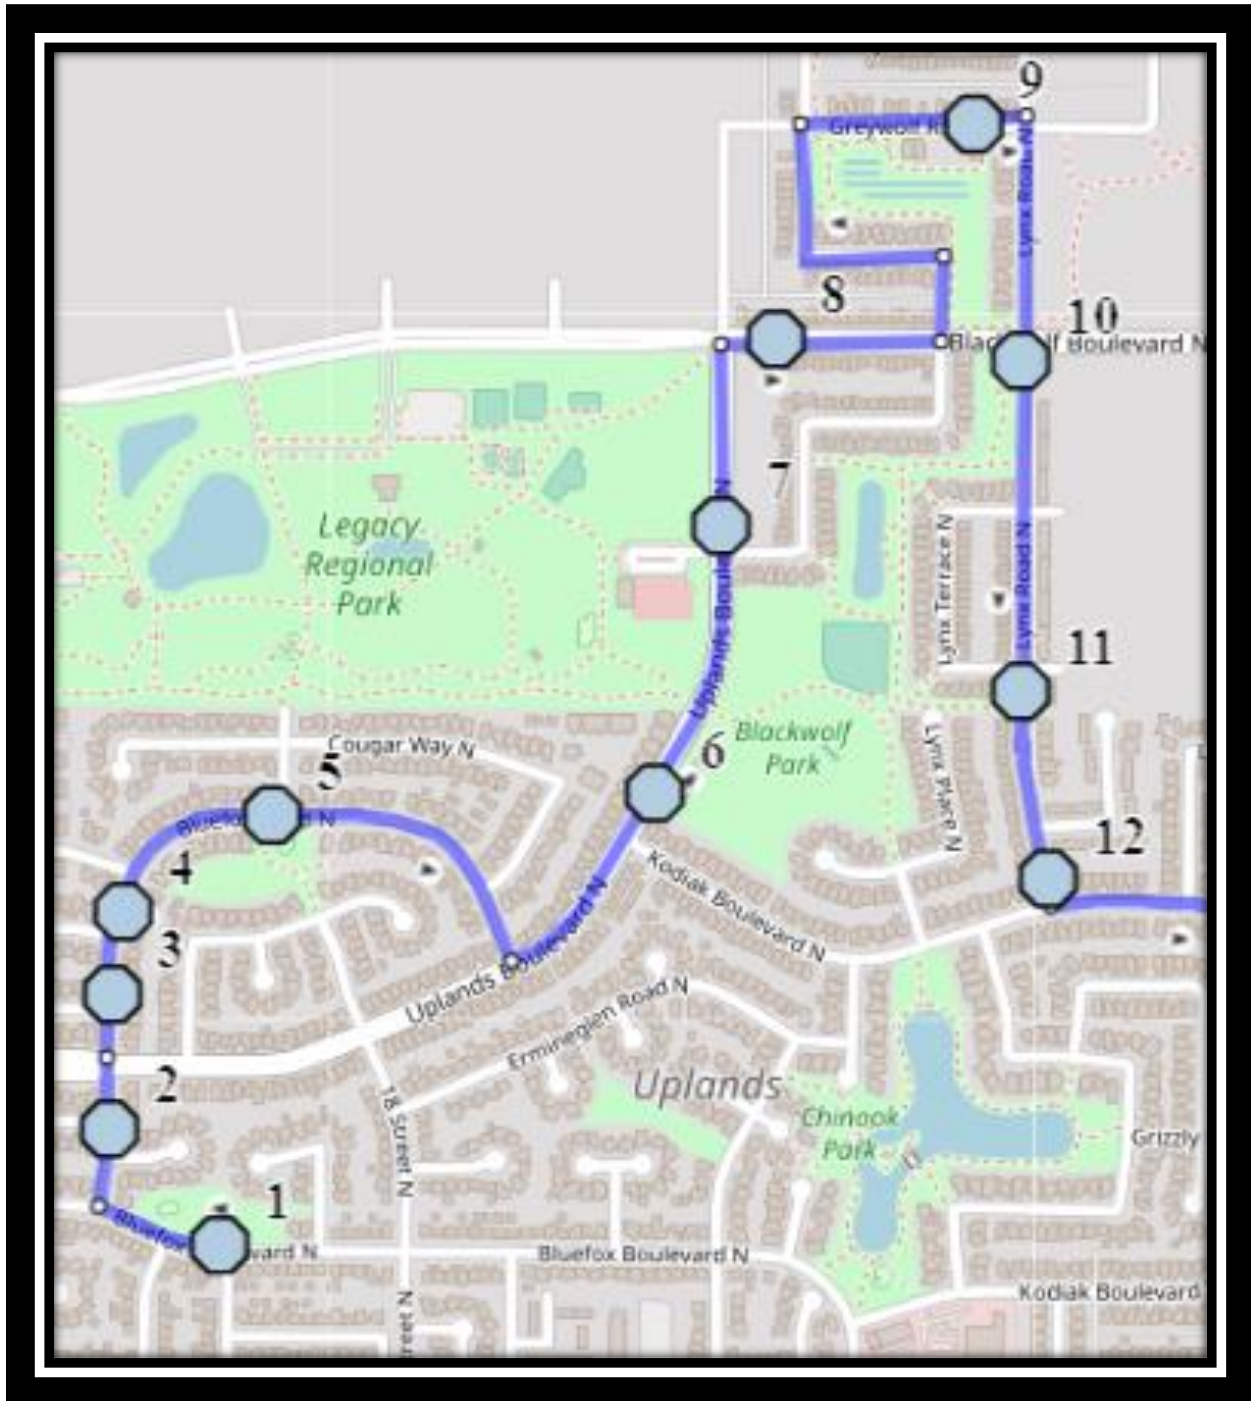

Wilson N1

REVISED: September 10, 2021

EFFECTIVE: September 14, 2021

PM Route same direction as AM

Wilson Middle School – 2003 9 Ave North – (403) 329-3144

Please arrive 5 minutes before scheduled pick up and drop off times. Times shown may vary due to weather & traffic conditions.
Bus routes and maps are subject to change. For the most up-to-date version, visit www.southland.ca/lethbridge.

Wilson N1

REVISED: September 10, 2021

EFFECTIVE: September 14, 2021

- #1 - 7:20 AM - Bluefox Blvd North Westbound - Mailboxes
- #2 - 7:21 AM - Bluefox Road North Northbound - Power Box (SSE)
- #3 - 7:22 AM - Cougar Road North Northbound - Power Boxes
- #4 - 7:22 AM - Cougar Road North Northbound - Fire Hydrant
- #5 - 7:23 AM - Cougar Road North Eastbound - Park Entrance
- #6 - 7:25 AM - Uplands Blvd North Northbound - LPT Stop #11254
- #7 - 7:26 AM - Uplands Blvd North Northbound - LPT Stop #11255
- #8 - 7:27 AM - Blackwolf Blvd North Eastbound - LPT Stop #11256
- #9 - 7:29 AM - Greywolf Road North Eastbound - Walkway Entrance
- #10 - 7:31 AM - Lynx Road North Southbound - LPT Stop #11257
- #11 - 7:32 AM - Lynx Road North Southbound - Mailboxes
- #12 - 7:33 AM - Lynx Road North Southbound - LPT Stop #11259
- #13 - 7:40 AM - Wilson Middle