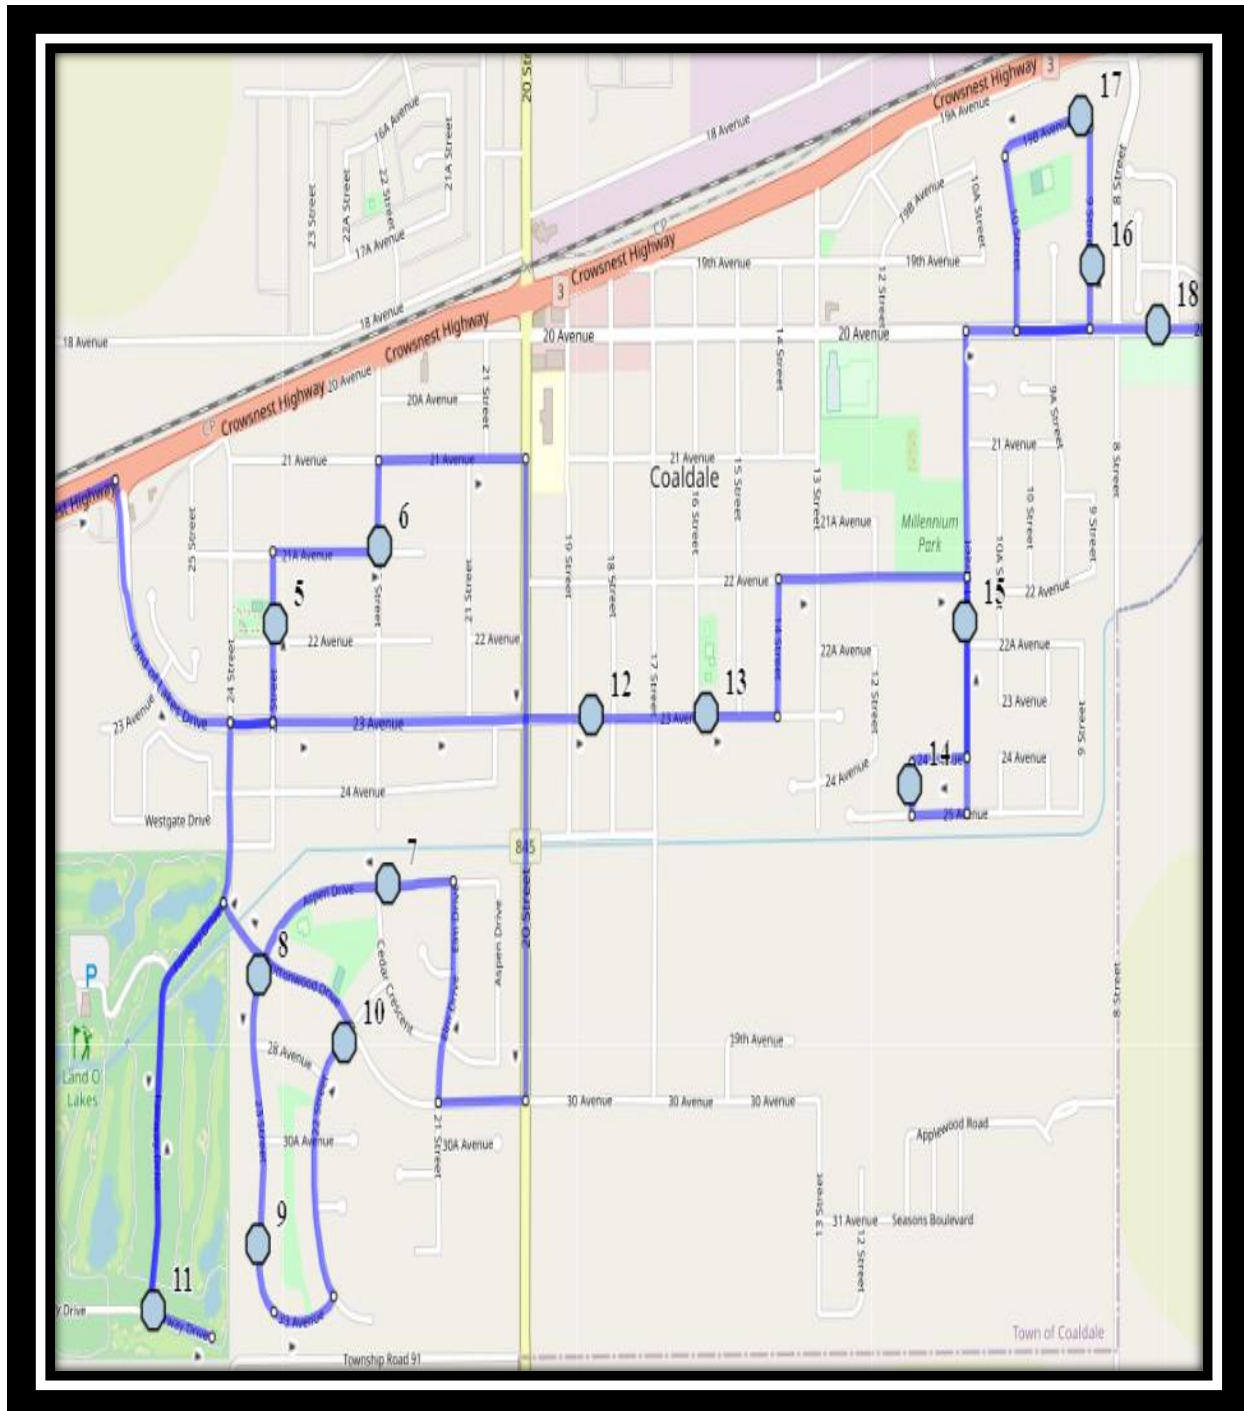

CFM Coaldale South

REVISED: August 18, 2021

EFFECTIVE: August 31, 2021

PM Route

Catholic Central High East – 405 18 Street South – (403) 327-4596

St. Francis Middle School – 333 18 Street South – (403) 327-3402

Ecole St. Mary's – 422 20 Street South – (403) 327-3098

Please arrive 5 minutes before scheduled pick up and drop off times. Times shown may vary due to weather & traffic conditions.
Bus routes and maps are subject to change. For the most up-to-date version, visit www.southland.ca/lethbridge.