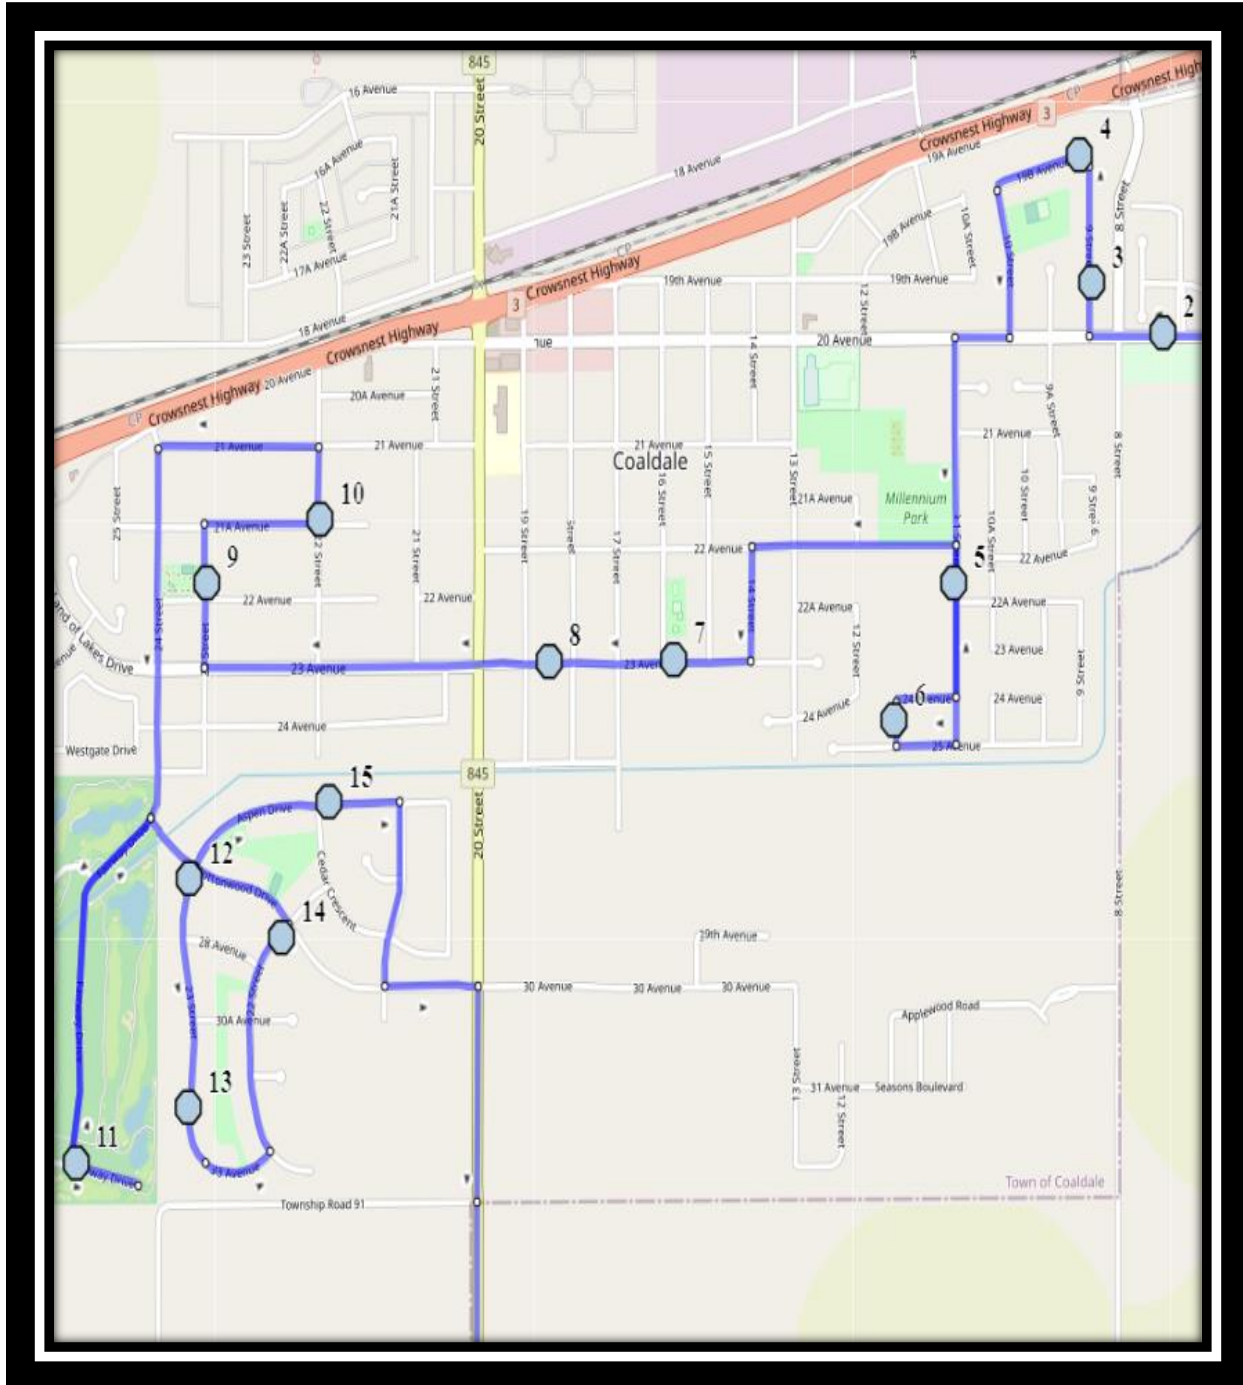

CFM Coaldale South

REVISED: August 18, 2021

EFFECTIVE: August 31, 2021

AM Route

Catholic Central High East – 405 18 Street South – (403) 327-4596

St. Francis Middle School – 333 18 Street South – (403) 327-3402

Ecole St. Mary’s – 422 20 Street South – (403) 327-3098

Please arrive 5 minutes before scheduled pick up and drop off times. Times shown may vary due to weather & traffic conditions. Bus routes and maps are subject to change. For the most up-to-date version, visit www.southland.ca/lethbridge.