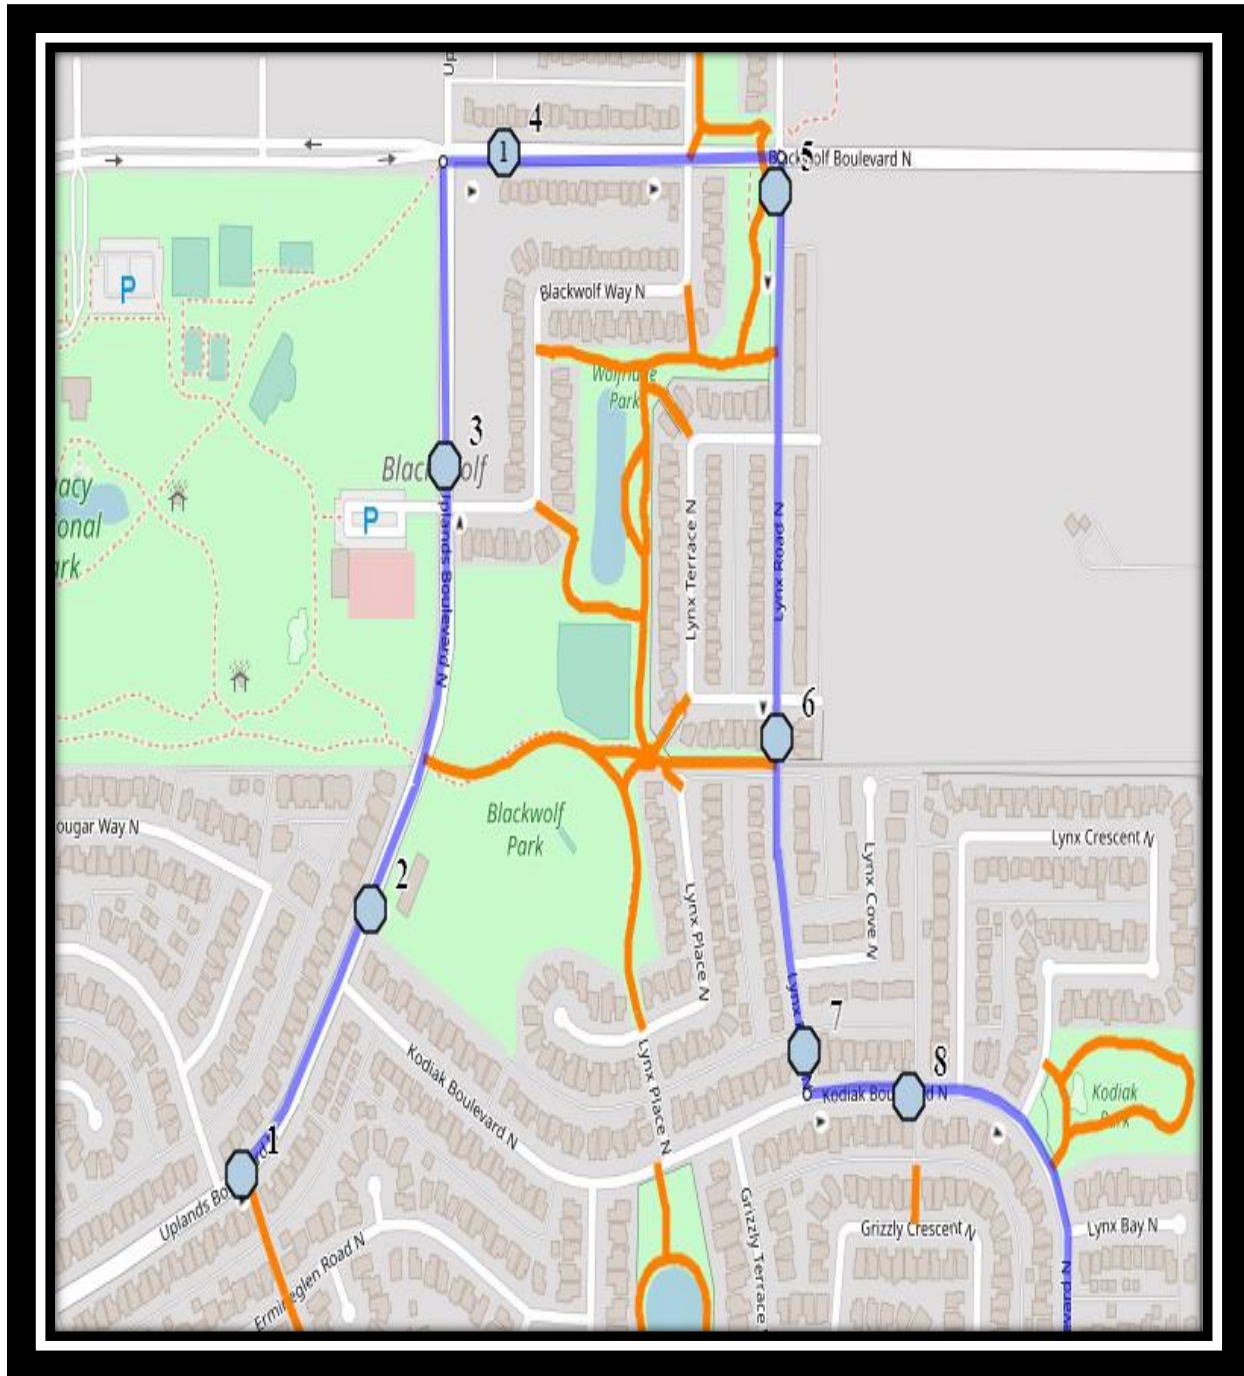

CFM N5

REVISED: September 17, 2021

EFFECTIVE: September 22, 2021

PM Route same direction as AM

Catholic Central High East – 405 18 Street South – (403) 327-4596

St. Francis Middle School – 333 18 Street South – (403) 327-3402

Ecole St. Mary's – 422 20 Street South – (403) 327-3098

Please arrive 5 minutes before scheduled pick up and drop off times. Times shown may vary due to weather & traffic conditions.
Bus routes and maps are subject to change. For the most up-to-date version, visit www.southland.ca/lethbridge.