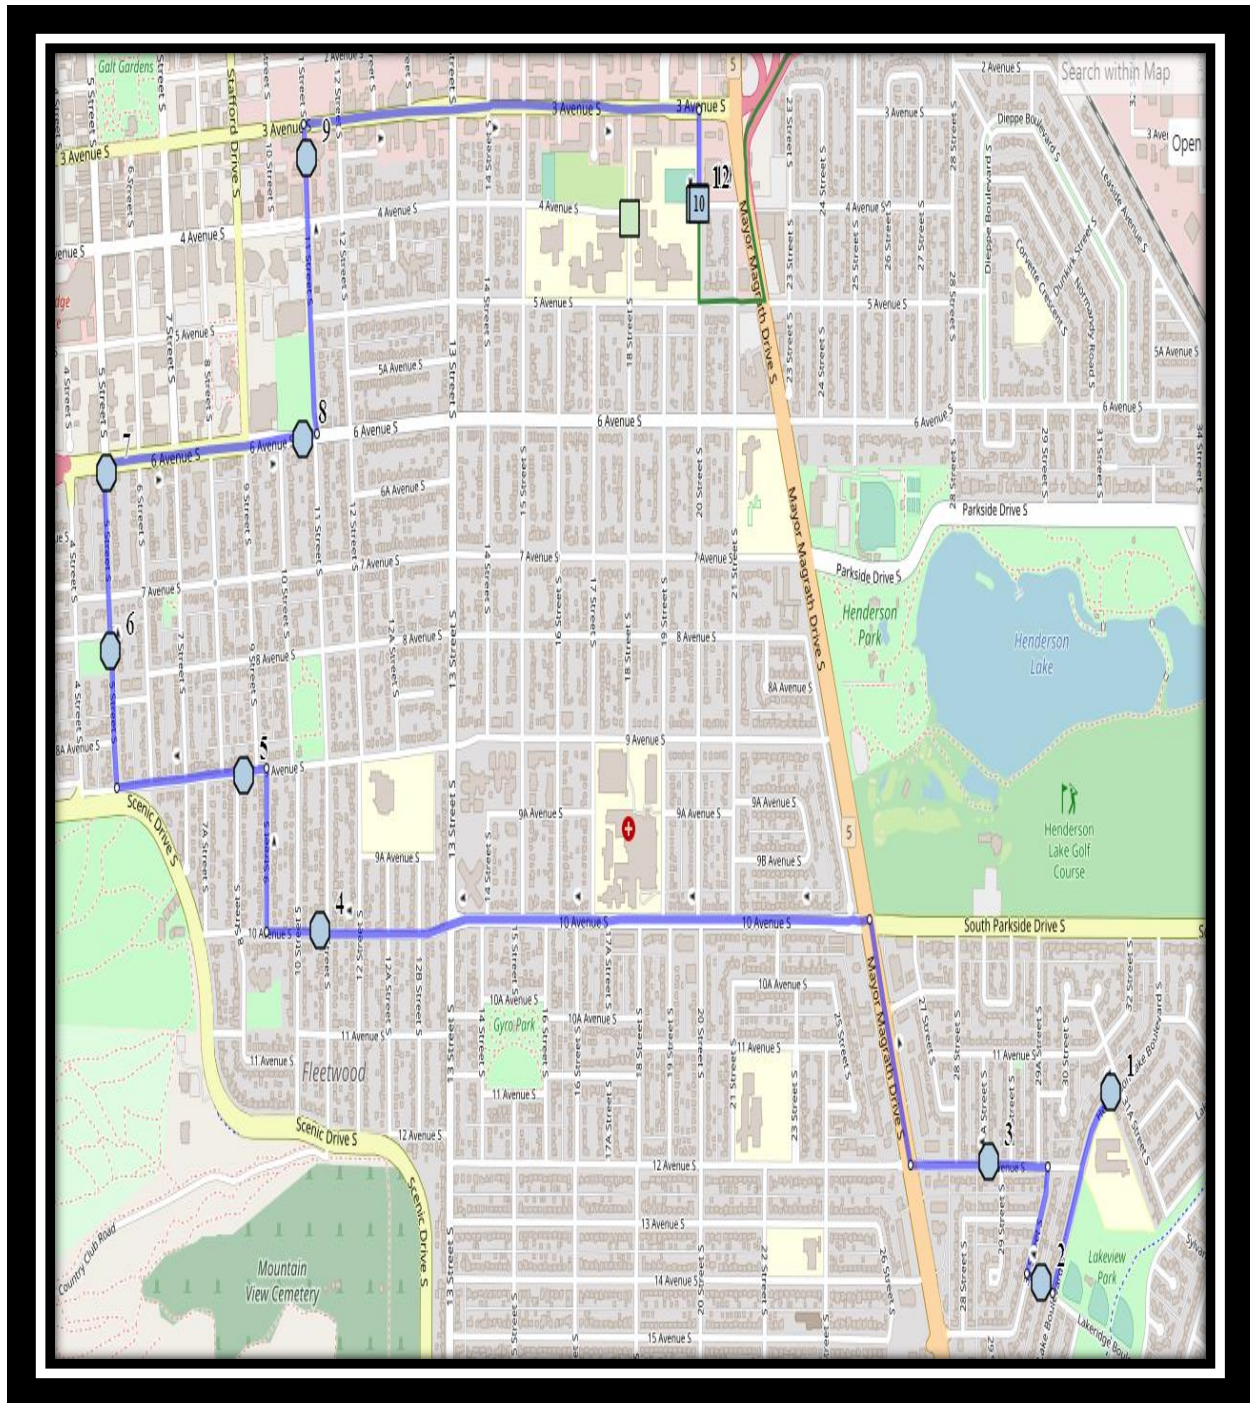

CFM S4

REVISED: September 16, 2021

EFFECTIVE: September 22, 2021

PM Route same direction as AM

Catholic Central High East – 405 18 Street South – (403) 327-4596

St. Francis Middle School – 333 18 Street South – (403) 327-3402

Ecole St. Mary's – 422 20 Street South – (403) 327-3098

Please arrive 5 minutes before scheduled pick up and drop off times. Times shown may vary due to weather & traffic conditions.
Bus routes and maps are subject to change. For the most up-to-date version, visit www.southland.ca/lethbridge.