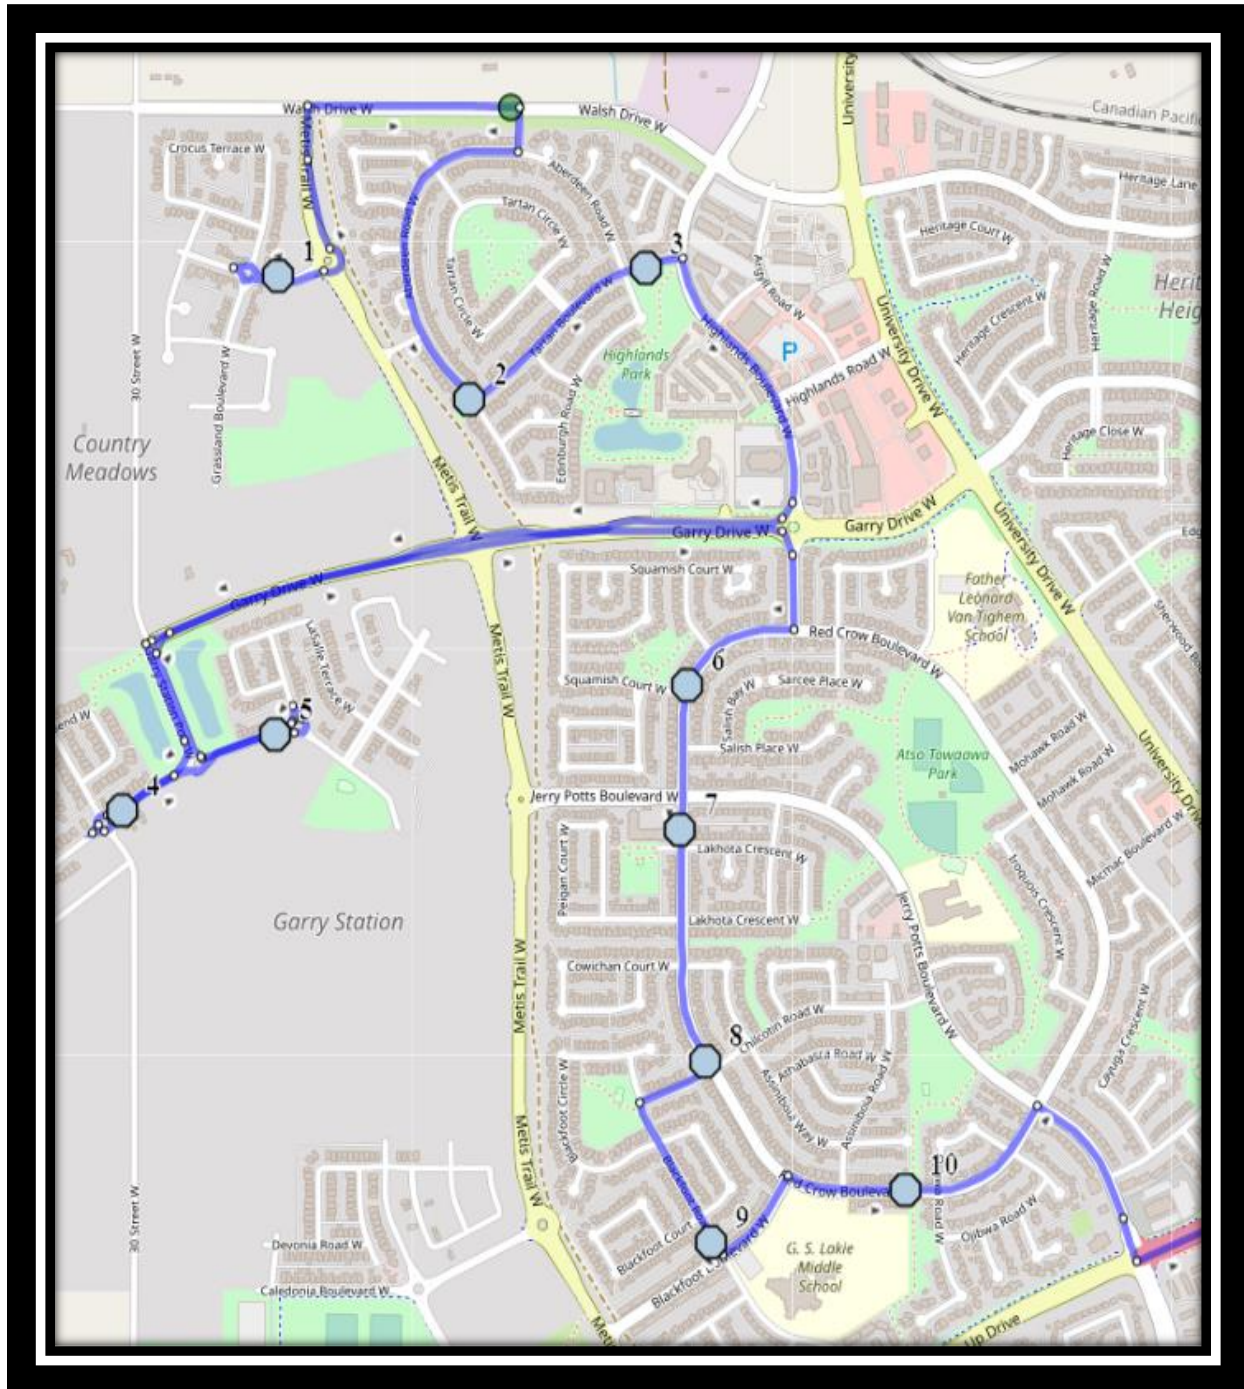

CFM W2

REVISED: September 17, 2021

EFFECTIVE: September 22 2021

PM Route same direction as AM

Catholic Central High East – 405 18 Street South – (403) 327-4596

St. Francis Middle School – 333 18 Street South – (403) 327-3402

Ecole St. Mary's – 422 20 Street South – (403) 327-3098

Please arrive 5 minutes before scheduled pick up and drop off times. Times shown may vary due to weather & traffic conditions.
Bus routes and maps are subject to change. For the most up-to-date version, visit www.southland.ca/lethbridge.

CFM W2

REVISED: September 17, 2021

EFFECTIVE: September 22 2021

- #1 - 7:14 AM - Country Meadows Blvd W Westbound - LPT Stop #13519
- #2 - 7:18 AM - Aberdeen Road W Southbound - LPT Stop #13403 (NW)
- #3 - 7:20 AM - Tartan Blvd W Eastbound - LPT Stop #13404
- #4 - 7:24 AM - Aquitania Blvd W Eastbound - LPT Stop #13525
- #5 - 7:25 AM - Aquitania Blvd W Eastbound - LPT Stop #13526
- #6 - 7:31 AM - Red Crow Blvd W Southbound - Green Power Box before Squamish Court
- #7 - 7:33 AM - Red Crow Blvd W Southbound - LPT Stop #13034
- #8 - 7:34 AM - Red Crow Blvd West Southbound - LPT Stop #13036
- #9 - 7:35 AM - Blackfoot Road West Southbound - Alley
- #10 - 7:37 AM - Red Crow Blvd West Eastbound - LPT Stop #13038
- #11 - 7:50 AM - Catholic Central High School East Campus
- #12 - 7:50 AM - Ecole St. Marys
- #13 - 7:50 AM - St. Francis Junior High