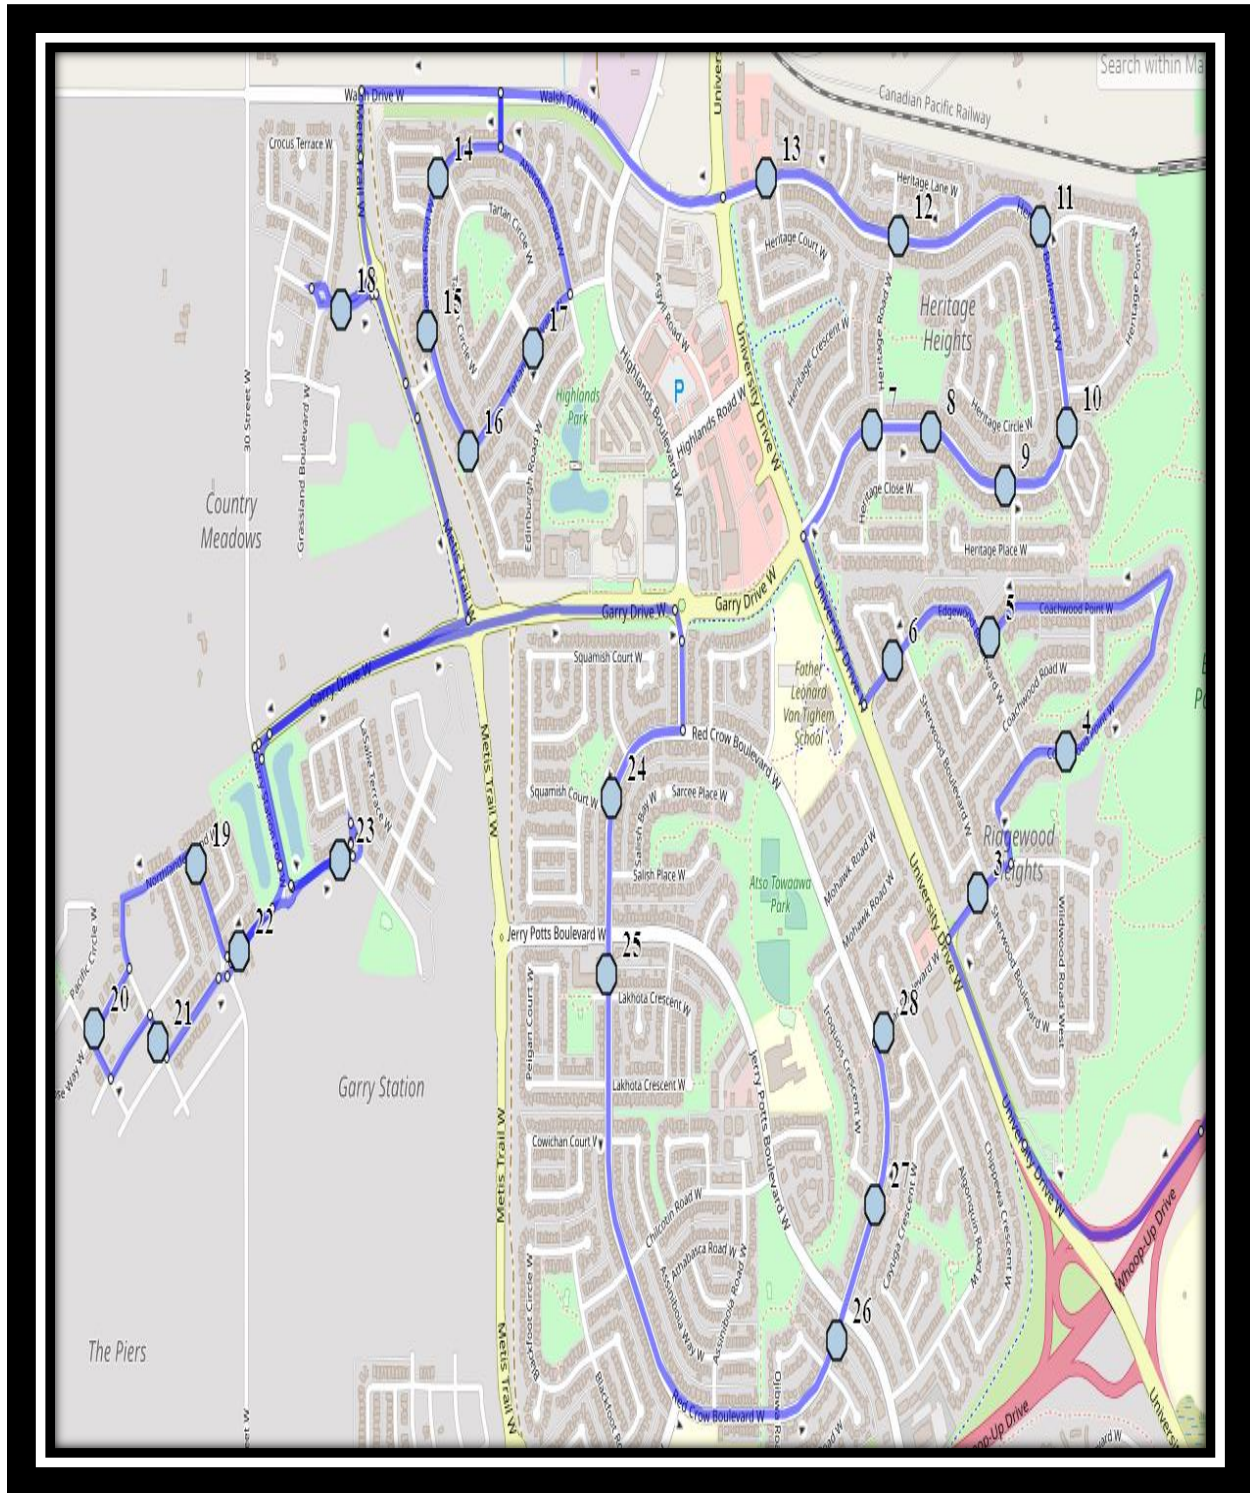

Davidson-Bawden W1

REVISED: September 21, 2021

EFFECTIVE: September 29, 2021

PM Route same direction as AM

Ecole Agnes Davidson – 2103 20 Street South – (403) 328-5153

Fleetwood Bawden – 1222 9 Ave. South – (403) 327-5818

Davidson-Bawden W1

REVISED: September 21, 2021

EFFECTIVE: September 29, 2021

-
- #1 - 7:29 AM - Ridgewood Blvd W Westbound - LPT Stop #13452
 - #2 - 7:30 AM - Coachwood Point W Eastbound - Mailboxes
 - #3 - 7:33 AM - Edgewood Blvd W Westbound
 - #4 - 7:35 AM - Heritage Blvd W Eastbound - LPT Stop #13012
 - #5 - 7:36 AM - Heritage Blvd W Eastbound - LPT Stop #13013
 - #6 - 7:36 AM - Heritage Blvd W Eastbound - LPT Stop #13014
 - #7 - 7:37 AM - Heritage Blvd W Northbound - LPT Stop #13015
 - #8 - 7:39 AM - Heritage Blvd W Northbound - LPT Stop #13016
 - #9 - 7:40 AM - Heritage Blvd W Westbound - LPT Stop #13018
 - #10 - 7:41 AM - Heritage Blvd W Westbound - School Bus Stop Sign
 - #11 - 7:43 AM - Aberdeen Road West Southbound - LPT Stop #13401
 - #12 - 7:44 AM - Aberdeen Road West Southbound - LPT Stop #13402
 - #13 - 7:45 AM - Aberdeen Road W Southbound - LPT Stop #13403 (NW)
 - #14 - 7:46 AM - Tartan Blvd West Eastbound - Fire Hydrant
 - #15 - 7:50 AM - Country Meadows Blvd West Eastbound - LPT Stop #13519
 - #16 - 7:53 AM - Northlander Road West - Power Boxes
 - #17 - 7:55 AM - Northlander Lane West Westbound
 - #18 - 7:56 AM - Northlander Bend West Southbound
 - #19 - 7:58 AM - Aquitania Blvd W Eastbound - LPT Stop #13525

Davidson-Bawden W1

REVISED: September 21, 2021

EFFECTIVE: September 29, 2021

#20 - 7:59 AM - Aquitania Blvd W Eastbound - LPT Stop #13526

#21 - 8:03 AM - Red Crow Blvd W Southbound - Green Power Box before Squamish Court