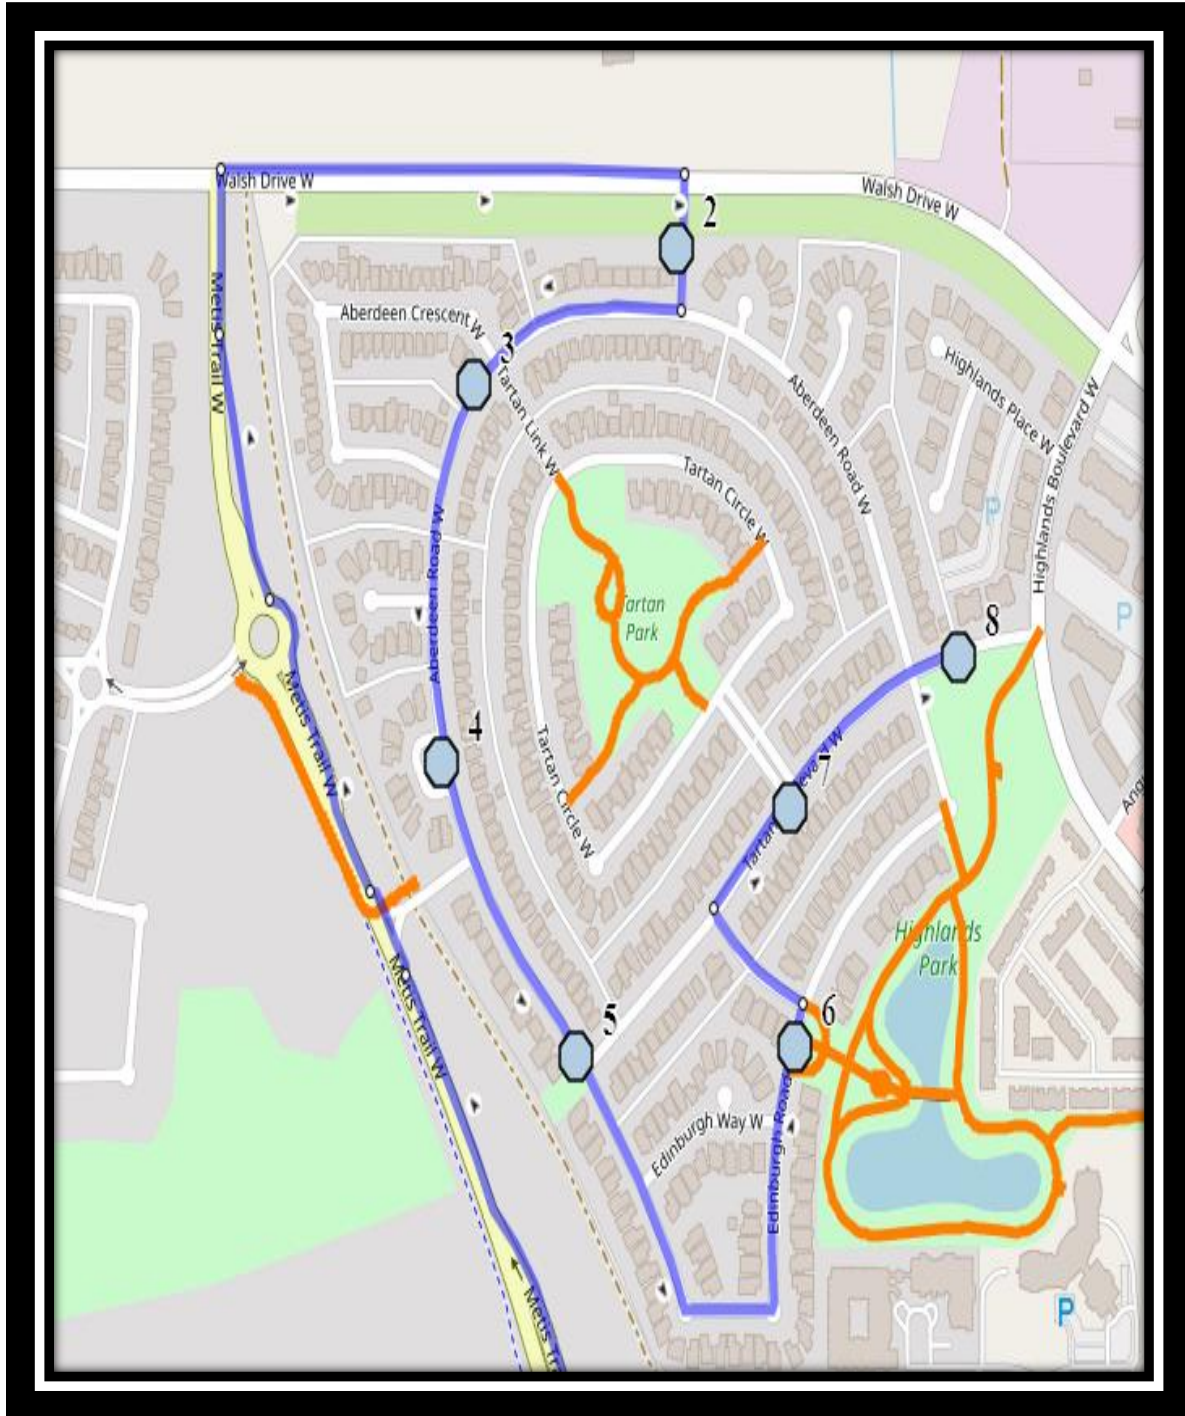

G.S. Lakie W3

REVISED: August 18, 2021

EFFECTIVE: August 31, 2021

AM / PM Same as AM

G.S. Lakie – 50 Blackfoot Blvd West – (403) 327-3465

Please arrive 5 minutes before scheduled pick up and drop off times. Times shown may vary due to weather & traffic conditions. Bus routes and maps are subject to change. For the most up-to-date version, visit www.southland.ca/lethbridge.

G.S. Lakie W3

REVISED: August 18, 2021

EFFECTIVE: August 31, 2021

#1 - 8:07 AM - Aberdeen Gate West Southbound - LPT Stop #13400

#2 - 8:08 AM - Aberdeen Road West Southbound - LPT Stop #13401

#3 - 8:09 AM - Aberdeen Road West Southbound - LPT Stop #13402

#4 - 8:10 AM - Aberdeen Road W Southbound - LPT Stop #13403 (NW)

#5 - 8:12 AM - Edinburgh Road W Northbound - Park Entrance

#6 - 8:13 AM - Tartan Blvd West Eastbound - Fire Hydrant

#7 - 8:15 AM - Tartan Blvd W Eastbound - LPT Stop #13404

#8 - 8:20 AM - G.S. Lakie Middle

	Wednesday / Friday
#1 - 3:22 PM - G.S. Lakie Middle	2:07 PM · 12:37 PM
#2 - 3:30 PM - Aberdeen Gate West Southbound - LPT Stop #13400	2:15 PM · 12:45 PM
#3 - 3:31 PM - Aberdeen Road West Southbound - LPT Stop #13401	2:16 PM · 12:46 PM
#4 - 3:32 PM - Aberdeen Road West Southbound - LPT Stop #13402	2:17 PM · 12:47 PM
#5 - 3:33 PM - Aberdeen Road W Southbound - LPT Stop #13403 (NW)	2:18 PM · 12:48 PM
#6 - 3:35 PM - Edinburgh Road W Northbound - Park Entrance	2:20 PM · 12:50 PM
#7 - 3:36 PM - Tartan Blvd West Eastbound - Fire Hydrant	2:21 PM · 12:51 PM
#8 - 3:38 PM - Tartan Blvd W Eastbound - LPT Stop #13404	2:23 PM · 12:53 PM