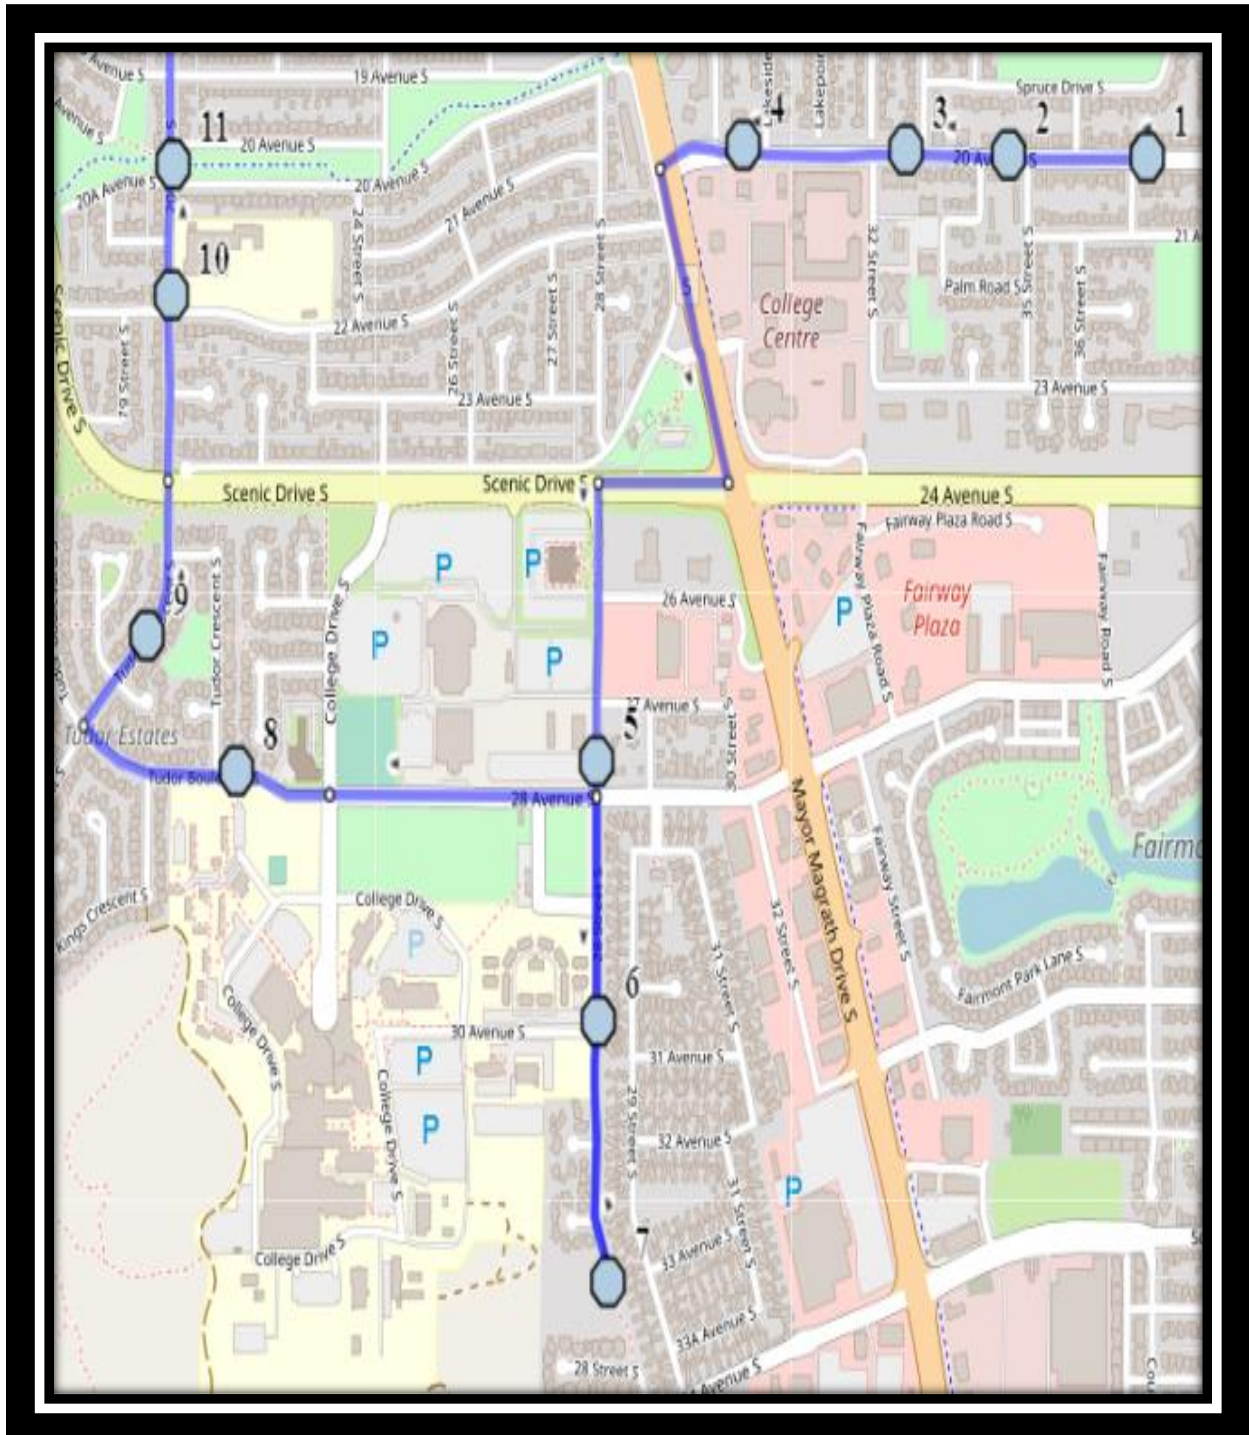

LCI S2

REVISED: August 18, 2021

EFFECTIVE: August 31, 2021

PM Route same direction as AM

Lethbridge Collegiate Institute – 1701 5 Ave South – (403) 328-9606

Please arrive 5 minutes before scheduled pick up and drop off times. Times shown may vary due to weather & traffic conditions.

#2 - 7:52 AM - 20 Ave South Westbound - LPT Stop #12092

#3 - 7:53 AM - 20 Ave South Westbound - LPT Stop #12093

#4 - 7:55 AM - 20 Ave South Westbound - LPT Stop #12099

#5 - 7:59 AM - 28 Street South Southbound

#6 - 8:00 AM - 28 Street South Southbound - Fire Hydrant

#7 - 8:01 AM - 28 Street South Southbound - Fire Hydrant

#8 - 8:03 AM - Tudor Blvd South Westbound - LPT Stop # 12132

#9 - 8:05 AM - Tudor Crescent South Northbound - LPT Stop #12134

LCI S2

REVISED: August 18, 2021

EFFECTIVE: August 31, 2021

#1 - 3:37 PM - Lethbridge Collegiate Institute	#1 - 12:47 PM
#2 - 3:55 PM - 20 Ave South Westbound - LPT Stop #12089	#2 - 1:05 PM -
#3 - 3:57 PM - 20 Ave South Westbound - LPT Stop #12092	#3 - 1:07 PM -
#4 - 3:58 PM - 20 Ave South Westbound - LPT Stop #12093	#4 - 1:08 PM -
#5 - 4:00 PM - 20 Ave South Westbound - LPT Stop #12099	#5 - 1:10 PM -
#6 - 4:02 PM - 28 Street South Southbound	#6 - 1:12 PM -
#7 - 4:03 PM - 28 Street South Southbound - Fire Hydrant	#7 - 1:13 PM -
#8 - 4:04 PM - 28 Street South Southbound - Fire Hydrant	#8 - 1:14 PM -
#9 - 4:06 PM - Tudor Blvd South Westbound - LPT Stop # 12132	#9 - 1:16 PM -
#10 - 4:08 PM - Tudor Crescent South Northbound - LPT Stop #12134	#10 - 1:18 PM
#11 - 4:11 PM - 20 Street South Northbound - LPT Stop #12136	#11 - 1:21 PM
#12 - 4:13 PM - 20 Street South Northbound - LPT Stop #12138	#12 - 1:23 PM
#13 - 4:19 PM - 2712 22 Ave S	#13 - 1:29 PM