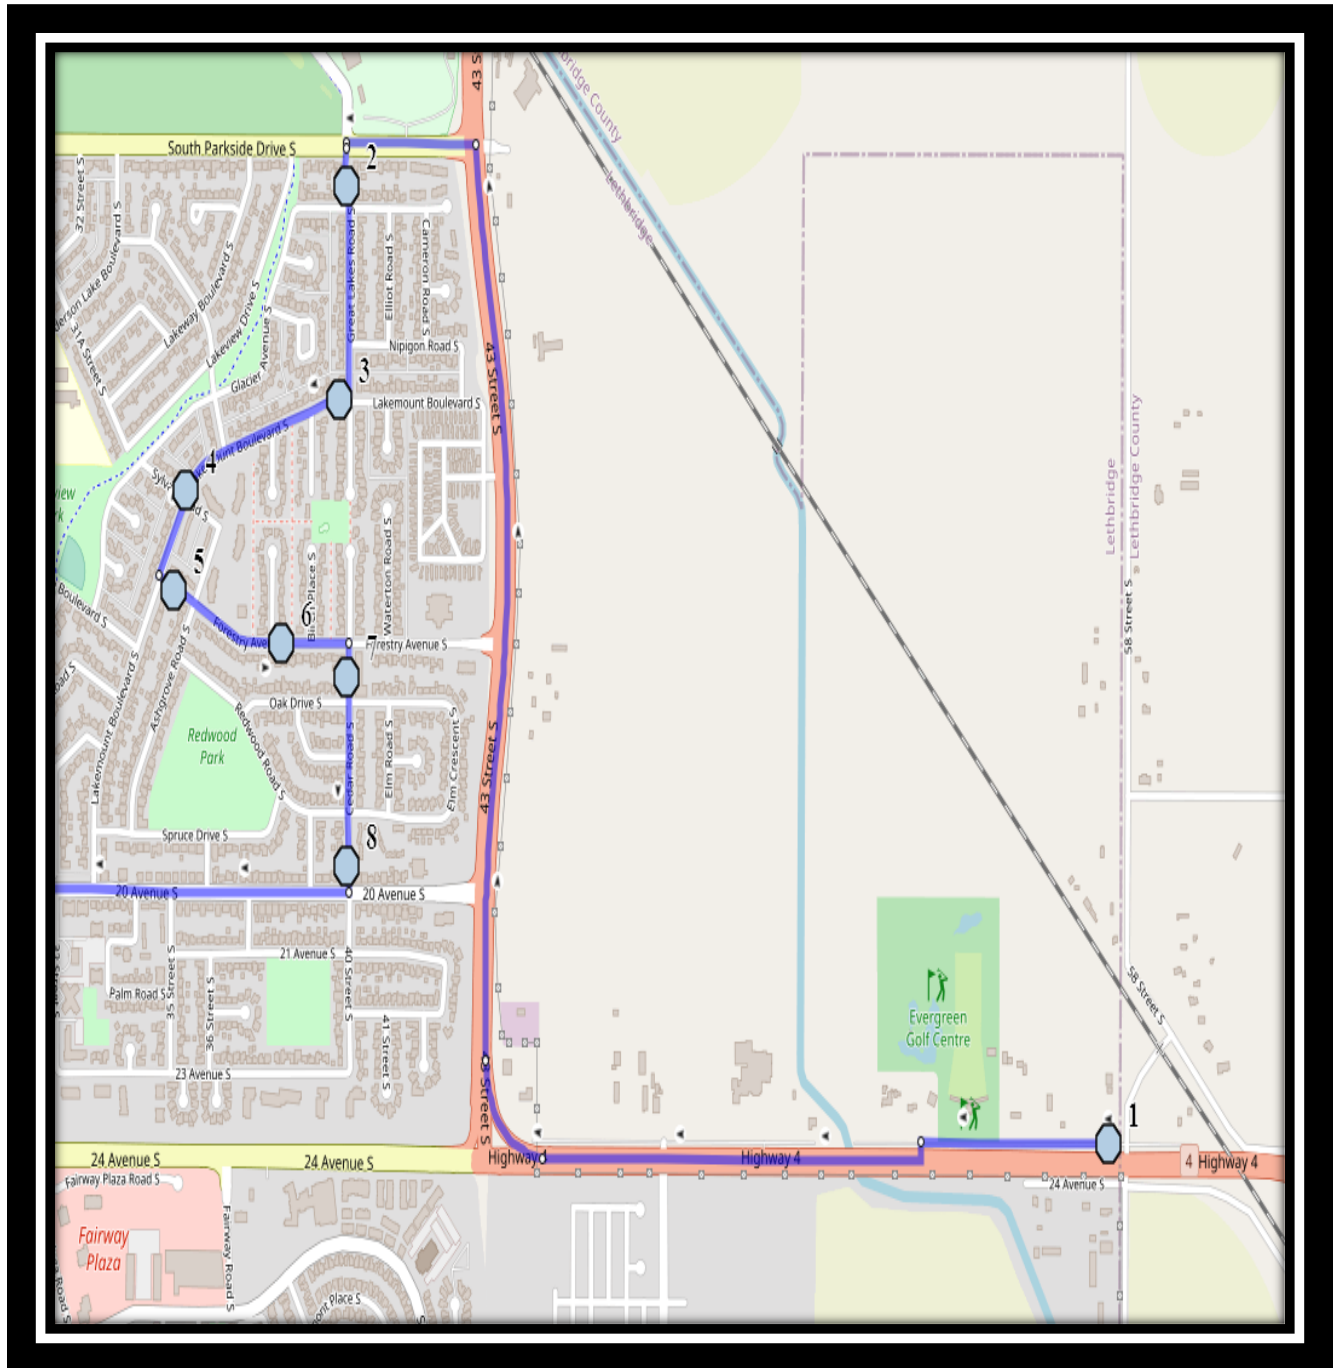

LCI S4

REVISED: August 18, 2021

EFFECTIVE: August 31, 2021

PM Route – Stops 2 to 8 , then stop 1

Lethbridge Collegiate Institute – 1701 5 Ave South – (403) 328-9606

Please arrive 5 minutes before scheduled pick up and drop off times. Times shown may vary due to weather & traffic conditions.

Bus routes and maps are subject to change. For the most up-to-date version, visit www.southland.ca/lethbridge.

LCI S4

REVISED: August 18, 2021

EFFECTIVE: August 31, 2021

#1 - 7:53 AM - 24 Ave South Westbound - Power Box

#2 - 7:58 AM - Great Lakes Road South Southbound - LPT Stop #12076

#3 - 7:59 AM - Lakemount Blvd South Westbound - LPT Stop # 12077

#4 - 8:01 AM - Lakemount Blvd South Southbound - LPT Stop #12079

#5 - 8:04 AM - Forestry Ave South Eastbound - LPT Stop #12081

#2 - 12:54 PM - Great Lakes Road South Southbound - LPT Stop #12076

#3 - 12:55 PM - Lakemount Blvd South Westbound - LPT Stop # 12077

#4 - 12:56 PM - Lakemount Blvd South Southbound - LPT Stop #12079

#5 - 12:56 PM - Forestry Ave South Eastbound - LPT Stop #12081