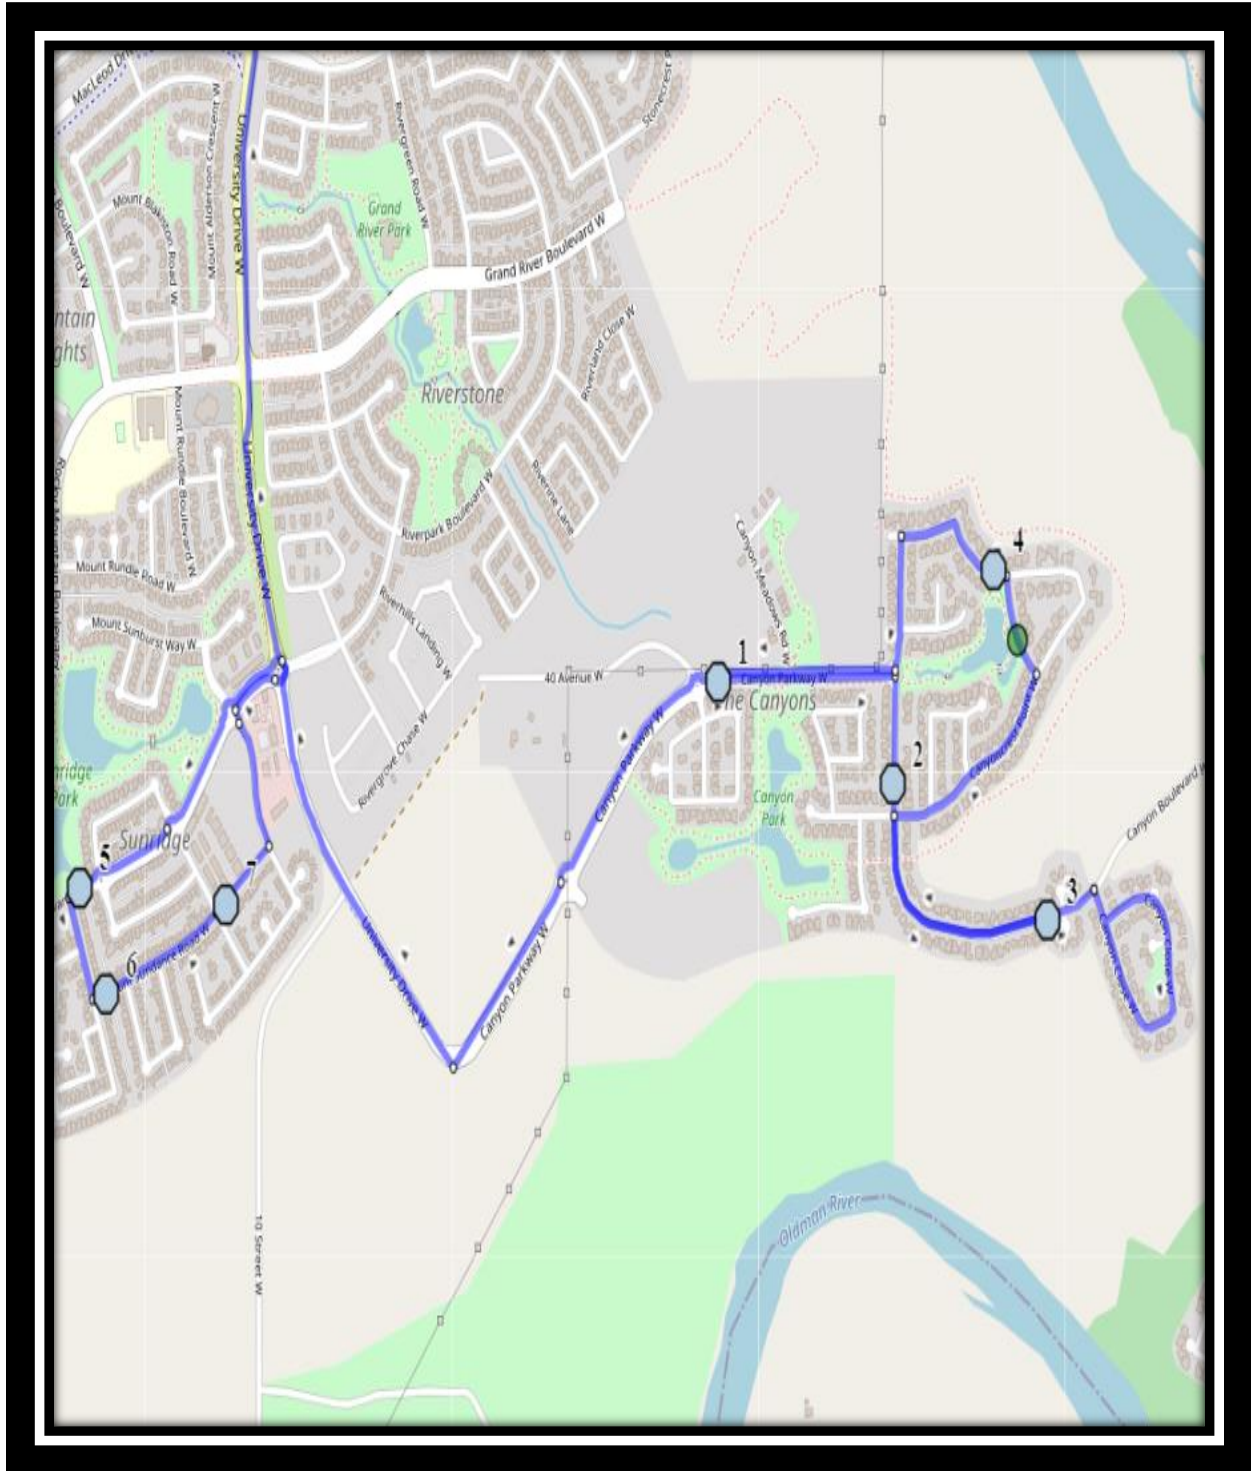

LCI W1

REVISED: September 22, 2021

EFFECTIVE: September 29, 2021

PM Route same direction as AM

Lethbridge Collegiate Institute – 1701 5 Ave South – (403) 328-9606

Please arrive 5 minutes before scheduled pick up and drop off times. Times shown may vary due to weather & traffic conditions.

Bus routes and maps are subject to change. For the most up-to-date version, visit www.southland.ca/lethbridge.

LCI W1

REVISED: September 22, 2021

EFFECTIVE: September 29, 2021

#1 - 8:03 AM - Canyon Parkway West Eastbound - Power Boxes

#2 - 8:04 AM - Canyon Blvd West Southbound - Power Boxes

#3 - 8:07 AM - Canyon Blvd West Eastbound - Mailboxes

#4 - 8:10 AM - Canyoncrest Point West Westbound

#5 - 8:16 AM - Sunridge Blvd W Westbound - LPT Stop #13506

#2 - 3:49 PM - Canyon Parkway West Eastbound - Power Boxes

#3 - 3:50 PM - Canyon Blvd West Southbound - Power Boxes

#4 - 3:53 PM - Canyon Blvd West Eastbound - Mailboxes

#5 - 3:55 PM - Canyoncrest Point West Westbound