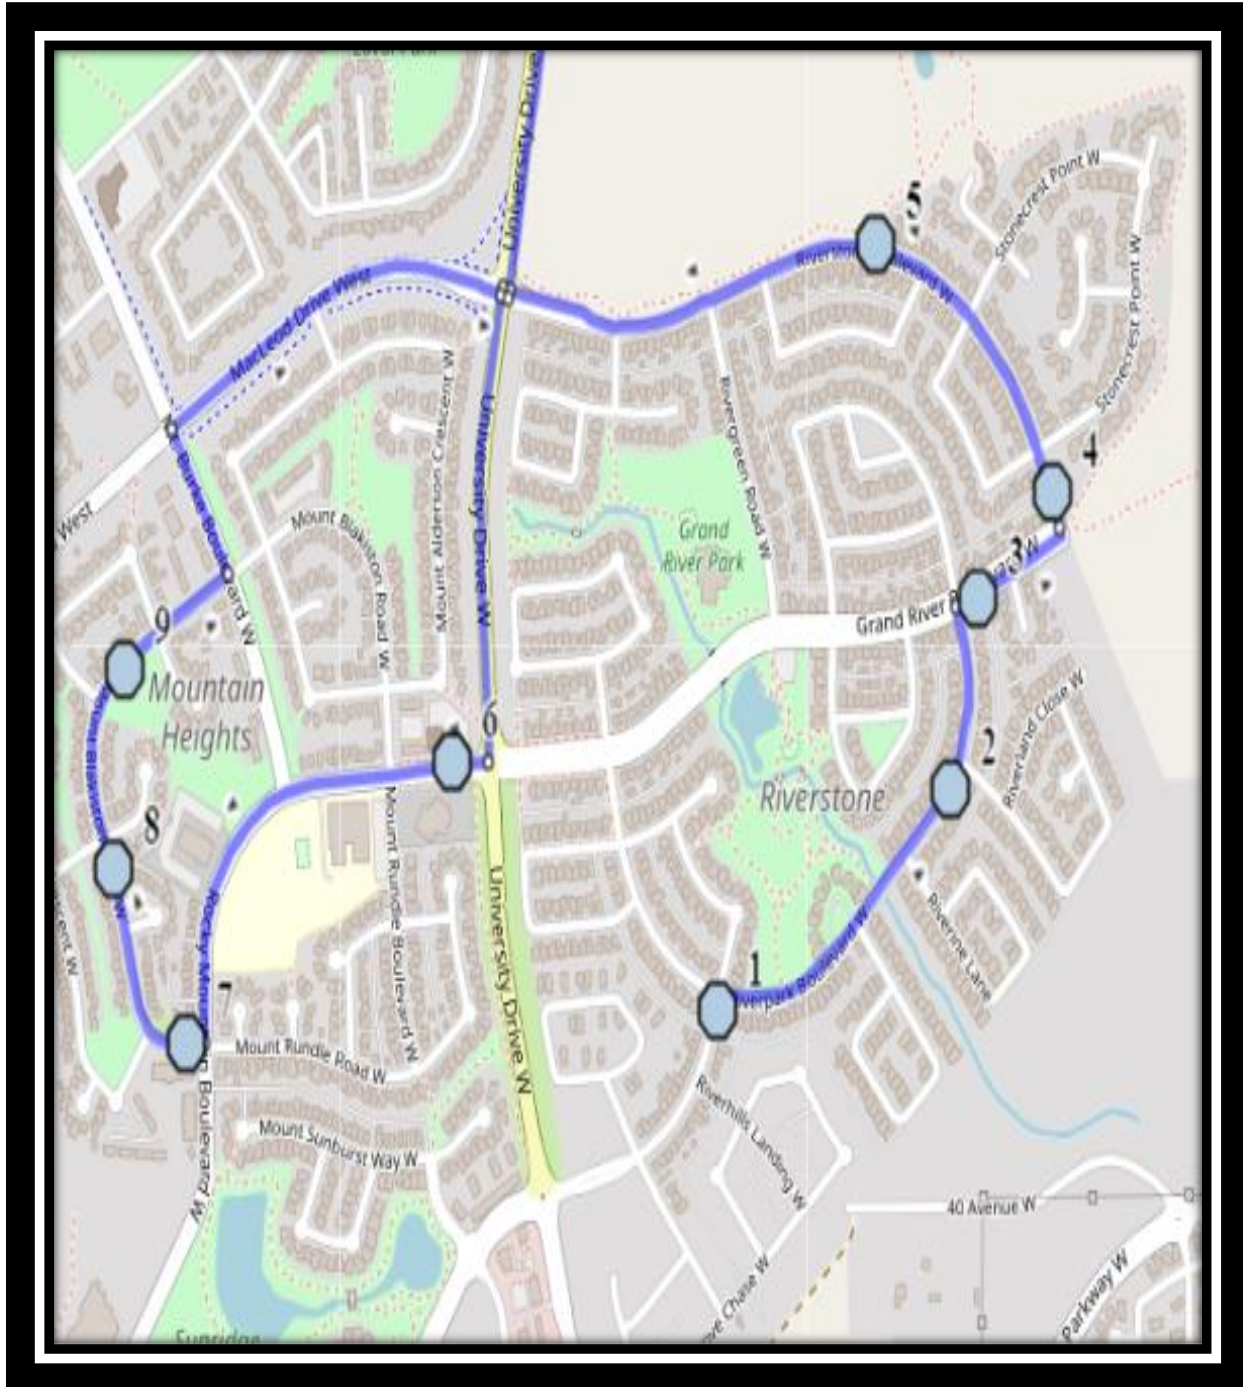

LCI W2

REVISED: September 17, 2021

EFFECTIVE: September 22, 2021

PM Route same direction as AM

Lethbridge Collegiate Institute – 1701 5 Ave South – (403) 328-9606

Please arrive 5 minutes before scheduled pick up and drop off times. Times shown may vary due to weather & traffic conditions.

Bus routes and maps are subject to change. For the most up-to-date version, visit www.southland.ca/lethbridge.

LCI W2

REVISED: September 17, 2021

EFFECTIVE: September 22, 2021

-
- #1 - 8:03 AM - Riverglen Link W Northbound - LPT Stop #13529
 - #2 - 8:04 AM - Riverpark Blvd West Northbound - Power Boxes
 - #3 - 8:05 AM - Grand River Blvd West Eastbound - LPT Stop #13513
 - #4 - 8:05 AM - Riverston Blvd West Northbound - LPT Stop #13514
 - #5 - 8:06 AM - Riverston Blvd West Westbound - LPT Stop #13515
 - #6 - 8:07 AM - Rocky Mountain Blvd West Westbound - LPT Stop #13076
 - #7 - 8:09 AM - Mt Blakiston Road W Westbound - LPT Stop #13079
 - #8 - 8:09 AM - Mt Blakiston Road W Northbound - LPT Stop #13080
 - #9 - 8:09 AM - Mt Blakiston Road W Eastbound - LPT Stop #13081
 - #10 - 8:20 AM - Lethbridge Collegiate Institute

-
- #1 - 3:37 PM - Lethbridge Collegiate Institute
 - #2 - 3:47 PM - Riverglen Link W Northbound - LPT Stop #13529
 - #3 - 3:48 PM - Riverpark Blvd West Northbound - Power Boxes
 - #4 - 3:48 PM - Grand River Blvd West Eastbound - LPT Stop #13513
 - #5 - 3:48 PM - Riverston Blvd West Northbound - LPT Stop #13514
 - #6 - 3:49 PM - Riverston Blvd West Westbound - LPT Stop #13515
 - #7 - 3:51 PM - Rocky Mountain Blvd West Westbound - LPT Stop #13076
 - #8 - 3:52 PM - Mt Blakiston Road W Westbound - LPT Stop #13079
 - #9 - 3:52 PM - Mt Blakiston Road W Northbound - LPT Stop #13080
 - #10 - 3:53 PM - Mt Blakiston Road W Eastbound - LPT Stop #13081