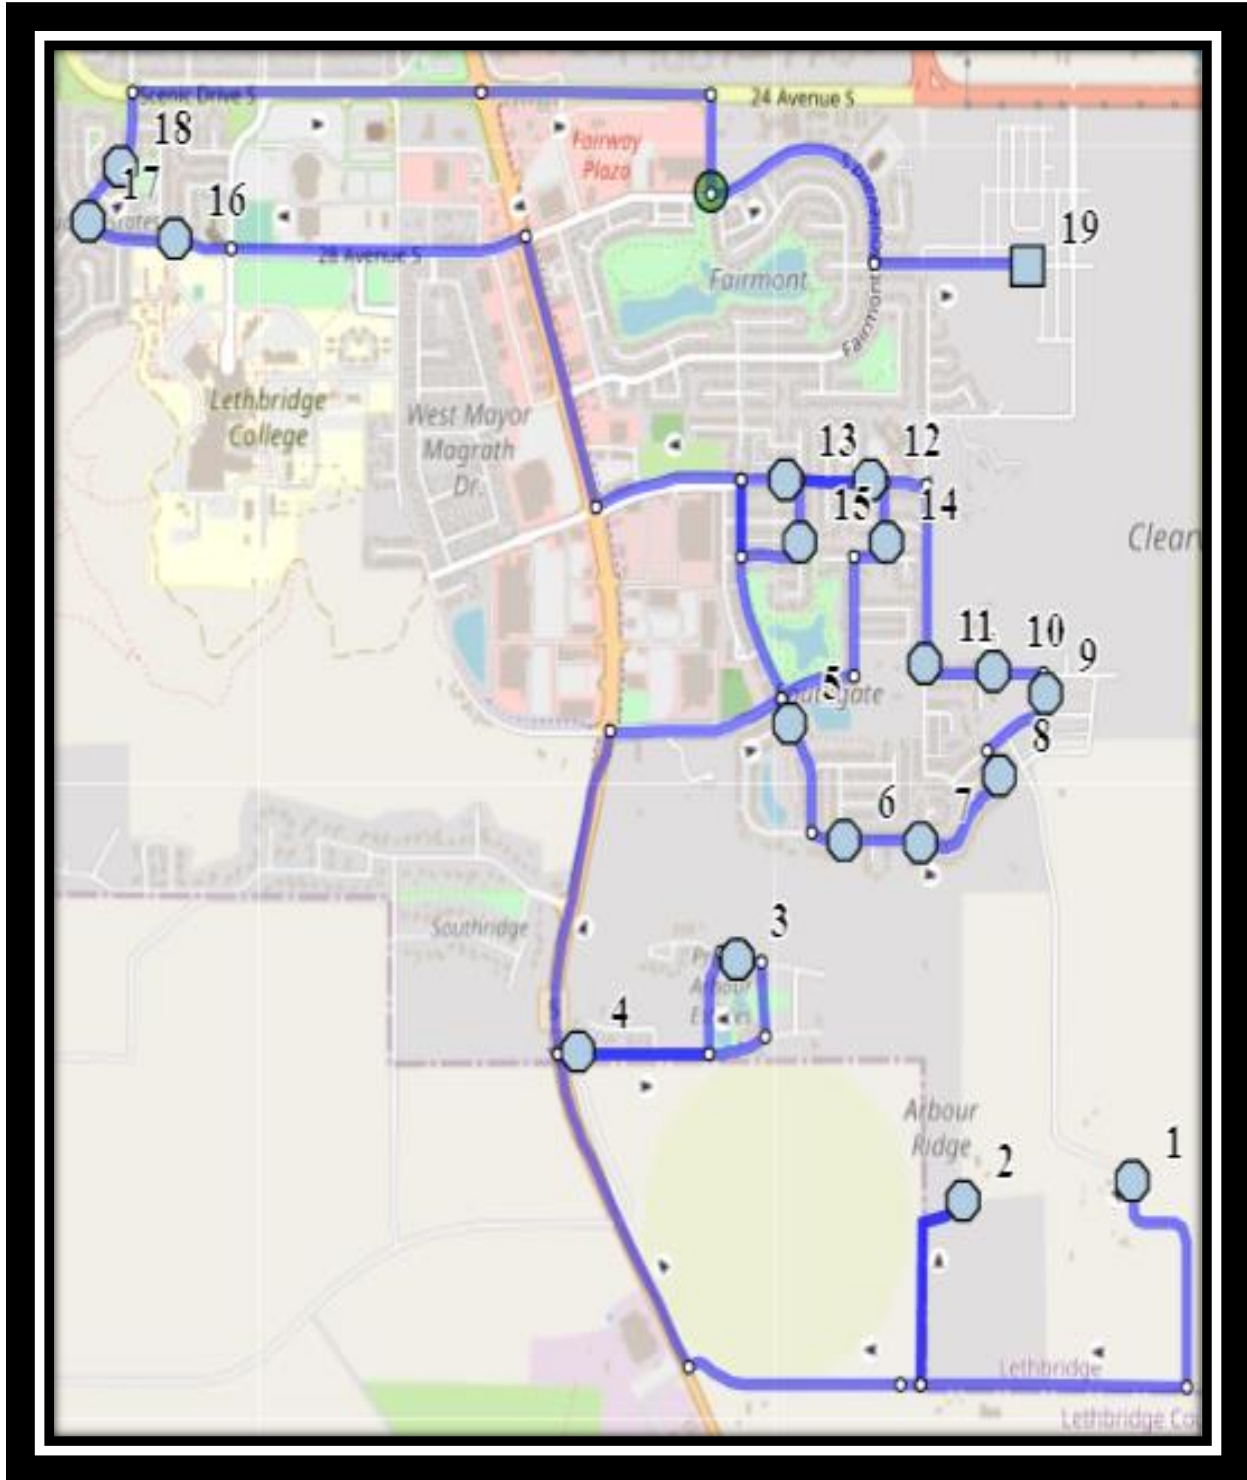

# Plaxton S2

REVISED: September 22, 2021

EFFECTIVE: September 29, 2021

**PM Same as AM**

**Dr. Robert Plaxton Elementary – 4510 Fairmont Gate South – (825) 399-0620**

Please arrive 5 minutes before scheduled pick up and drop off times. Times shown may vary due to weather & traffic conditions.  
Bus routes and maps are subject to change. For the most up-to-date version, visit [www.southland.ca/lethbridge](http://www.southland.ca/lethbridge).

# Plaxton S2

REVISED: September 22, 2021

EFFECTIVE: September 29, 2021

- #1 - 7:06 AM - 43 Street South Southbound
- #2 - 7:13 AM - Jubber House
- #3 - 7:18 AM - Arbourwood Terrace South Eastbound - Walkway Entrance
- #4 - 7:21 AM - Praire Arbour Blvd South Westbound - Walkway Entrance
- #5 - 7:23 AM - Sixmile Road South Southbound - Mailboxes
- #6 - 7:25 AM - Sixmile Lane South Eastbound - Power Boxes (ESE)
- #7 - 7:25 AM - Sixmile Ridges South Eastbound
- #8 - 7:29 AM - Sixmile Crescent South Northbound - Walkway
- #9 - 7:30 AM - Sixmile Way South Northbound - Alley
- #10 - 7:31 AM - 40 Ave South Westbound
- #11 - 7:33 AM - 43 Street South Northbound
- #12 - 7:34 AM - Southgate Blvd South Westbound - LPT Stop #12327
- #13 - 7:35 AM - Southgate Blvd South Westbound - LPT Stop #12328
- #14 - 7:39 AM - Couleesprings Road South Northbound - LPT Stop #12344
- #15 - 7:40 AM - Couleecreek Court South Southbound - Mailboxes
- #16 - 7:45 AM - Tudor Blvd South Westbound - LPT Stop # 12132
- #17 - 7:47 AM - Tudor Blvd South Westbound - LPT Stop #12133
- #18 - 7:49 AM - Tudor Crescent South Northbound - LPT Stop #12134
- #19 - 7:55 AM - Dr. Robert Plaxton

**#5 - 3:45 PM - Praire Arbour Blvd South Westbound - Walkway Entrance**

**#6 - 3:48 PM - Sixmile Road South Southbound - Mailboxes**

**#7 - 3:49 PM - Sixmile Lane South Eastbound - Power Boxes (W)**

**#8 - 3:50 PM - Sixmile Ridges South Eastbound**