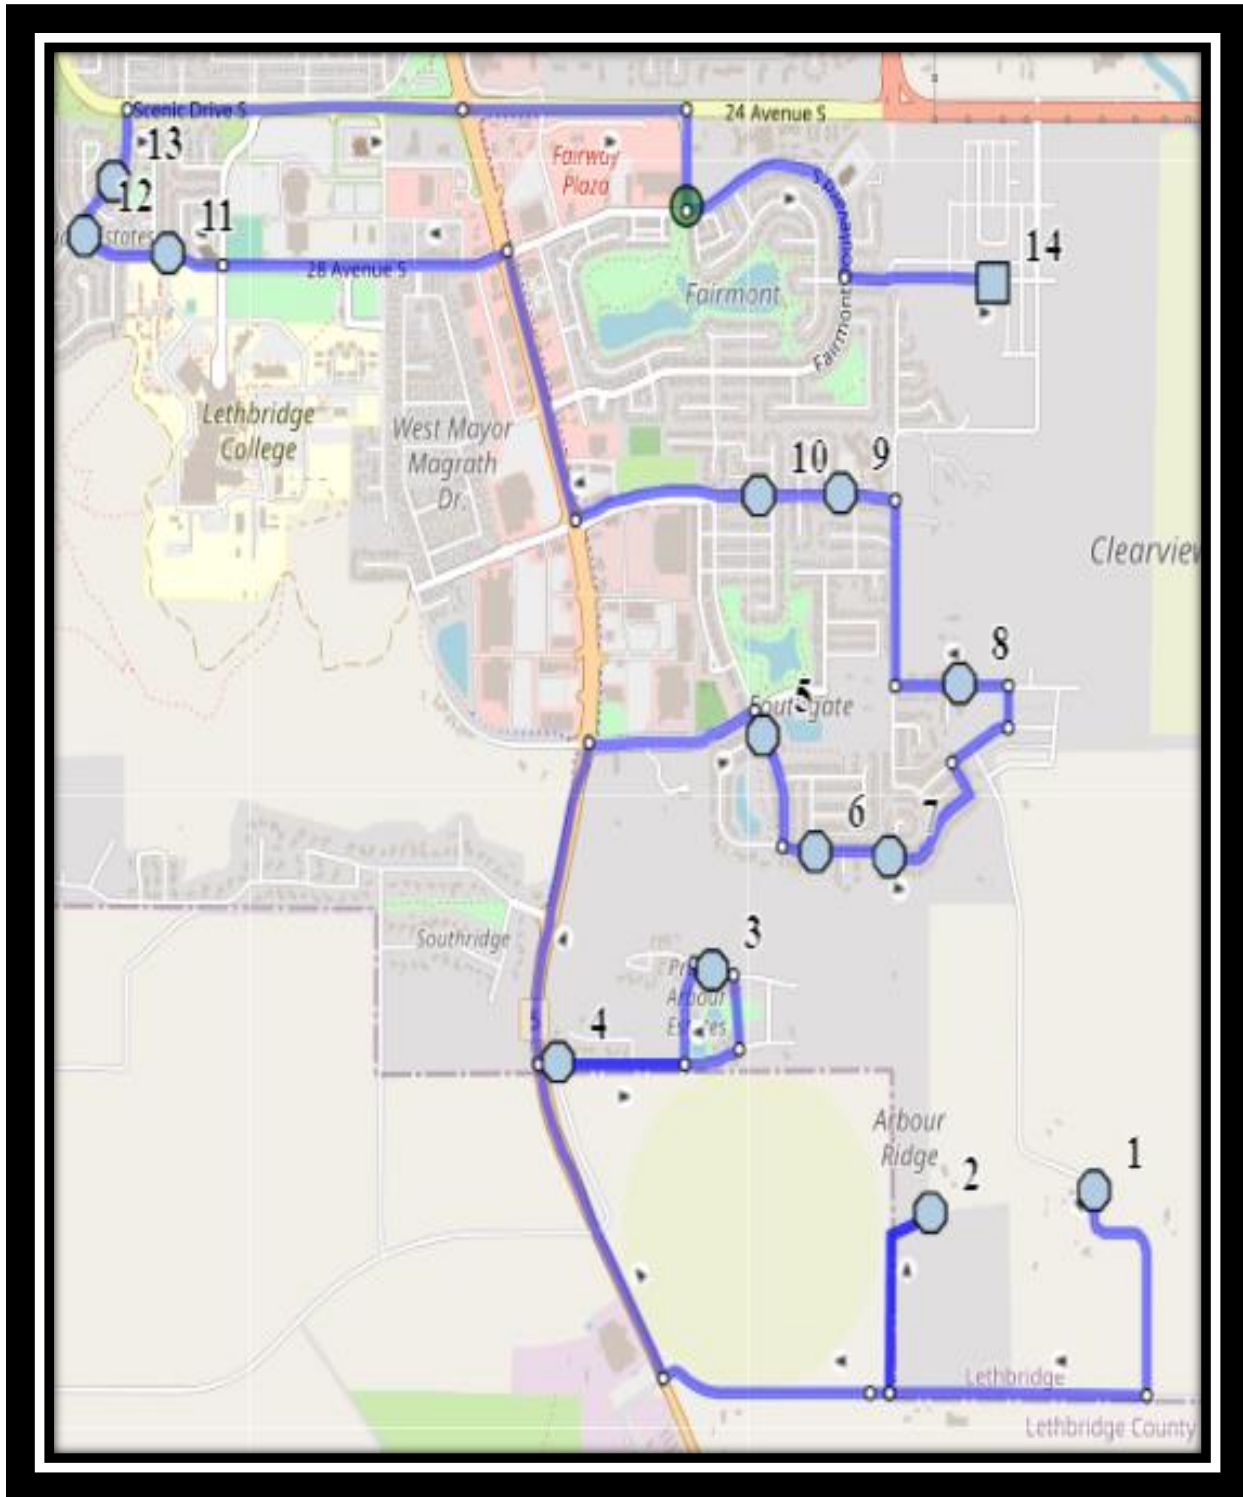

Plaxton S2

REVISED: September 17, 2021

EFFECTIVE: September 22, 2021

AM Route

Dr. Robert Plaxton Elementary – 4510 Fairmont Gate South – (825) 399-0620

Please arrive 5 minutes before scheduled pick up and drop off times. Times shown may vary due to weather & traffic conditions.

Plaxton S2

REVISED: September 17, 2021

EFFECTIVE: September 22, 2021

- #1 - 7:24 AM - 43 Street South Southbound
- #2 - 7:27 AM - Jubber House
- #3 - 7:32 AM - Arbourwood Terrace South Eastbound - Walkway Entrance
- #4 - 7:35 AM - Praire Arbour Blvd South Westbound - Walkway Entrance
- #5 - 7:37 AM - Sixmile Road South Southbound - Mailboxes
- #6 - 7:38 AM - Sixmile Lane South Eastbound - Power Boxes (ESE)
- #7 - 7:39 AM - Sixmile Ridges South Eastbound
- #8 - 7:43 AM - 40 Ave South Westbound
- #9 - 7:45 AM - Southgate Blvd South Westbound - LPT Stop #12327
- #10 - 7:46 AM - Southgate Blvd South Westbound - LPT Stop #12328
- #11 - 7:50 AM - Tudor Blvd South Westbound - LPT Stop # 12132
- #12 - 7:52 AM - Tudor Blvd South Westbound - LPT Stop #12133
- #13 - 7:54 AM - Tudor Crescent South Northbound - LPT Stop #12134
- #14 - 8:00 AM - Dr. Robert Plaxton

Plaxton S2

REVISED: September 17, 2021

EFFECTIVE: September 22, 2021

Friday

#1 - 11:57 AM - Dr. Robert Plaxton

#2 - 12:10 PM - Tudor Blvd South Westbound - LPT Stop # 12132

#3 - 12:12 PM - Tudor Blvd South Westbound - LPT Stop #12133