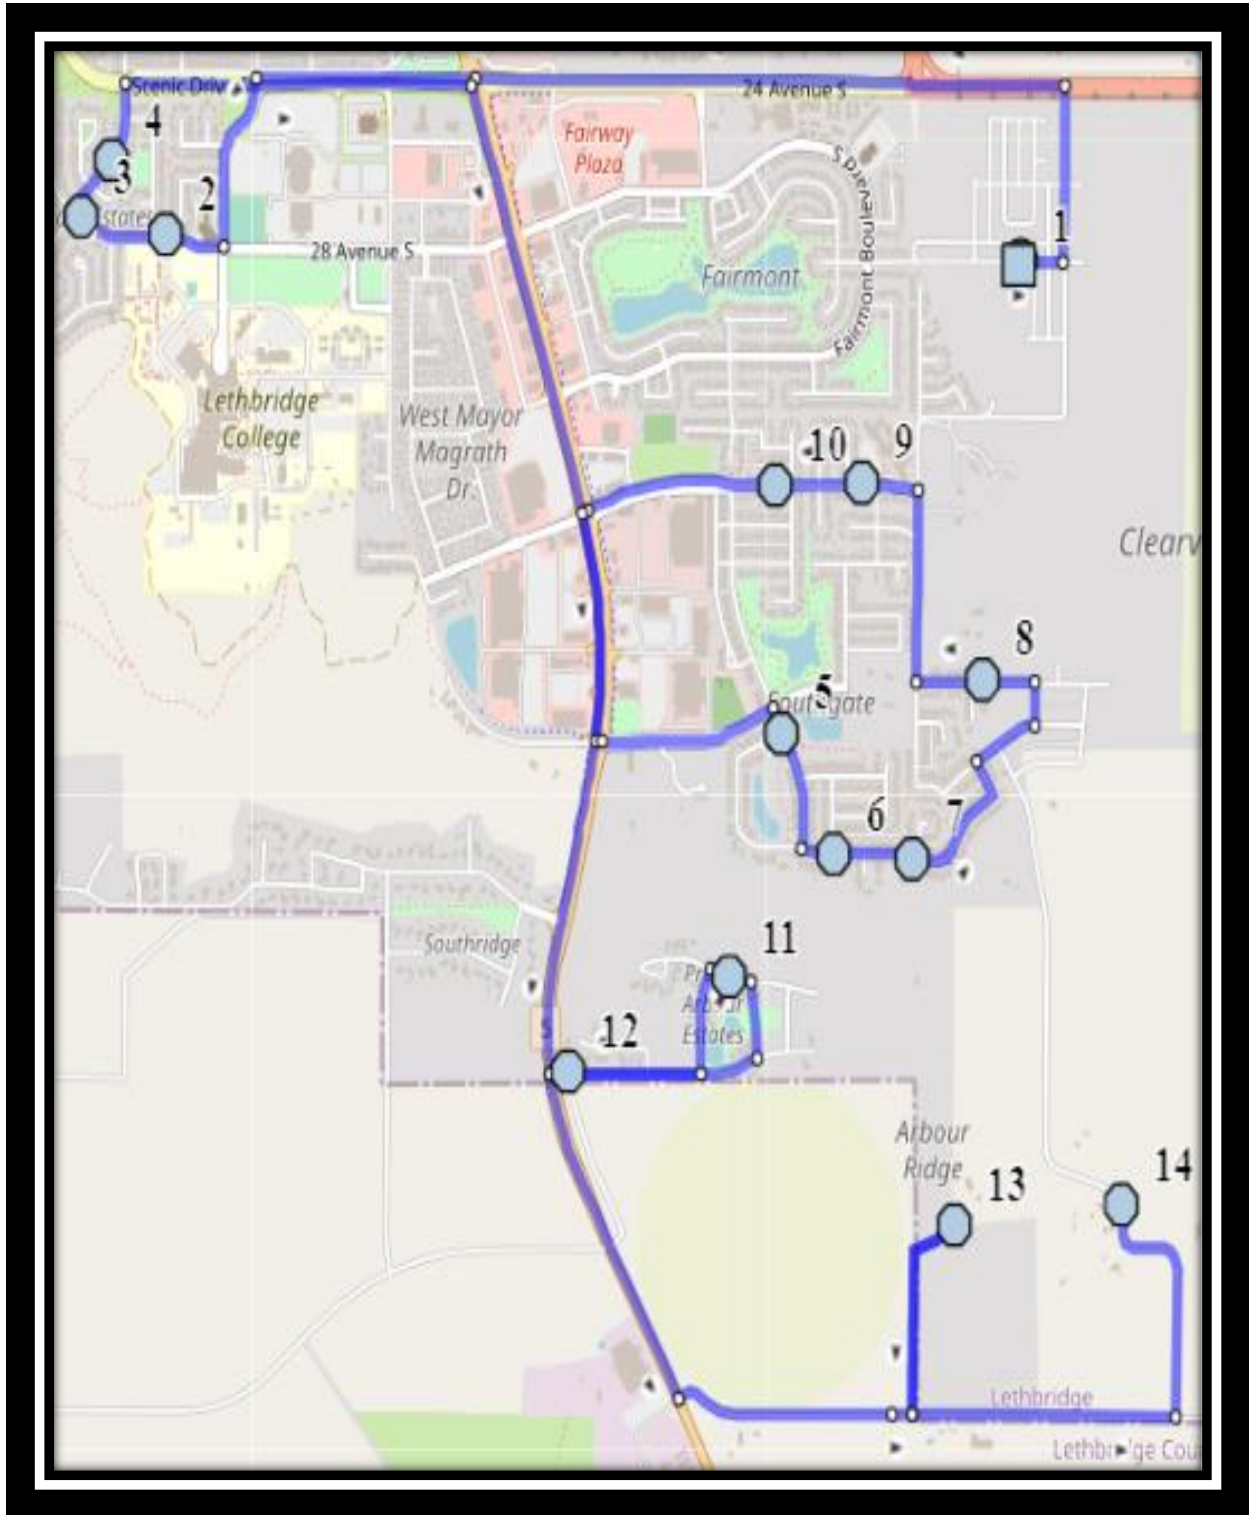

Plaxton S2

REVISED: September 17, 2021

EFFECTIVE: September 22, 2021

PM Route

Dr. Robert Plaxton Elementary – 4510 Fairmont Gate South – (825) 399-0620

Please arrive 5 minutes before scheduled pick up and drop off times. Times shown may vary due to weather & traffic conditions.

Bus routes and maps are subject to change. For the most up-to-date version, visit www.southland.ca/lethbridge.