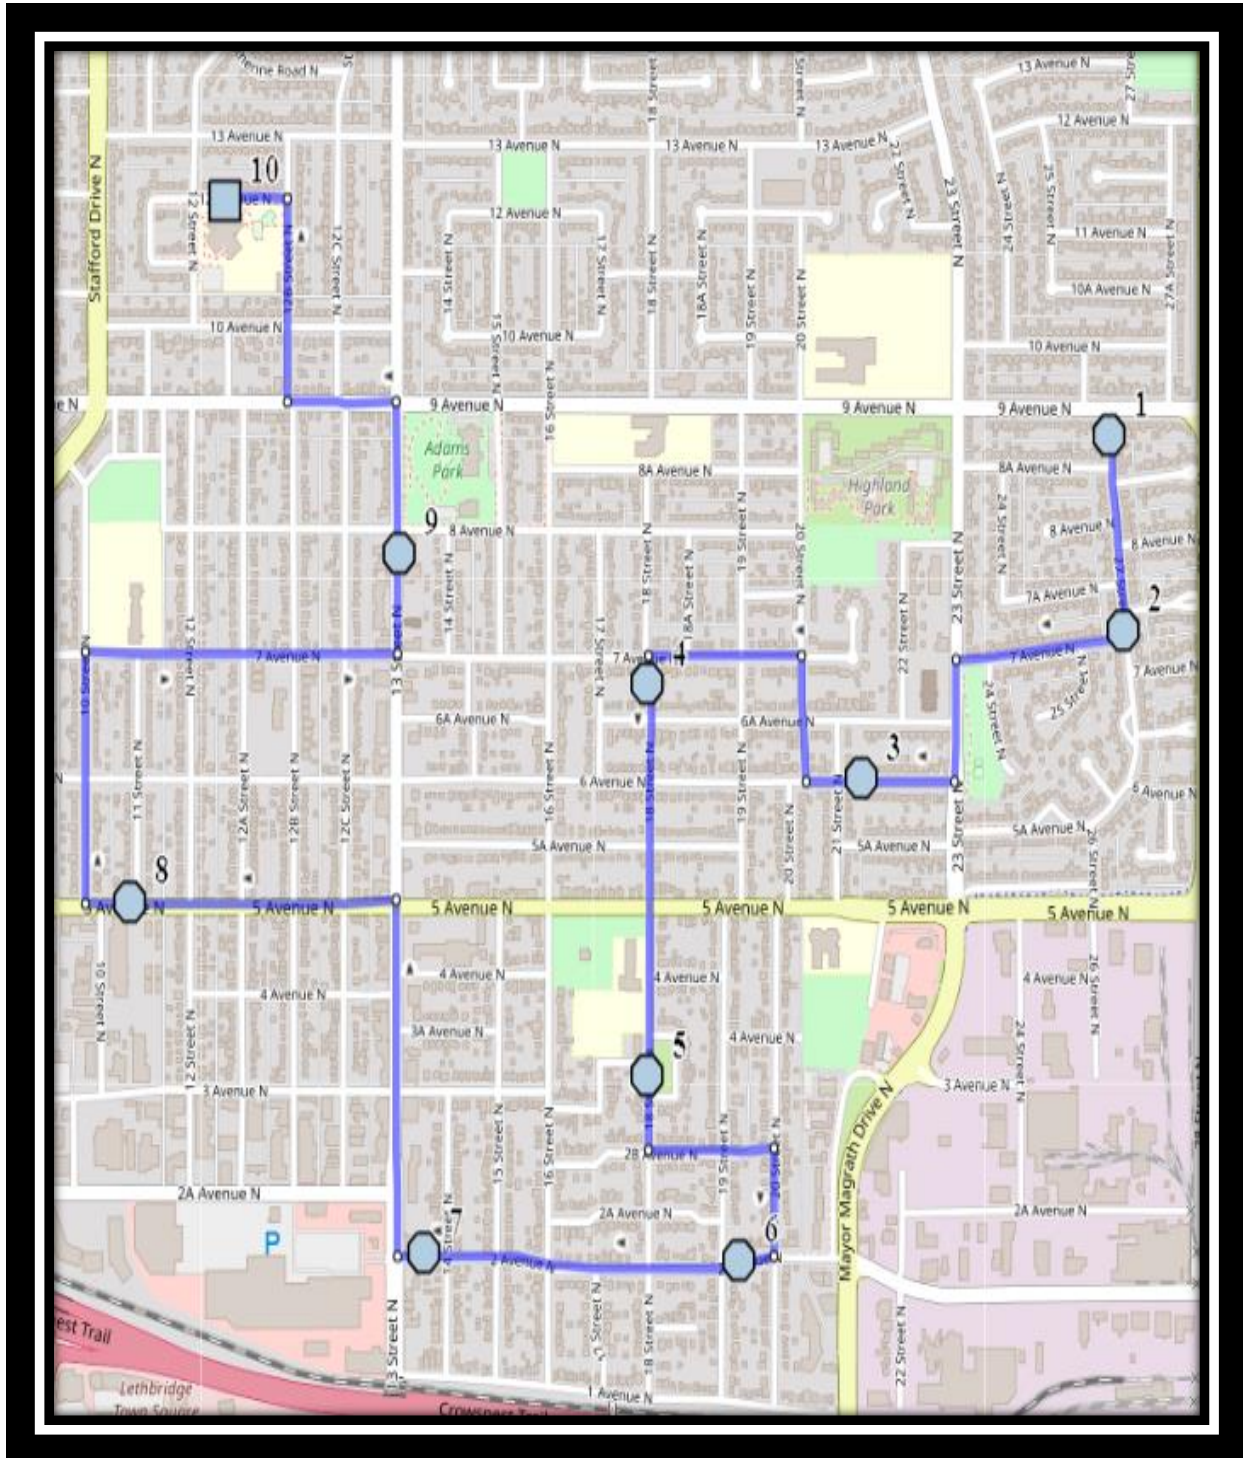

St. Paul N2

REVISED: September 16, 2021

EFFECTIVE: September 22, 2021

PM Route same direction as AM

St Paul – 1212 12th Avenue, South. (403) 328-0611

Please arrive 5 minutes before scheduled pick up and drop off times. Times shown may vary due to weather & traffic conditions.
Bus routes and maps are subject to change. For the most up-to-date version, visit www.southland.ca/lethbridge.