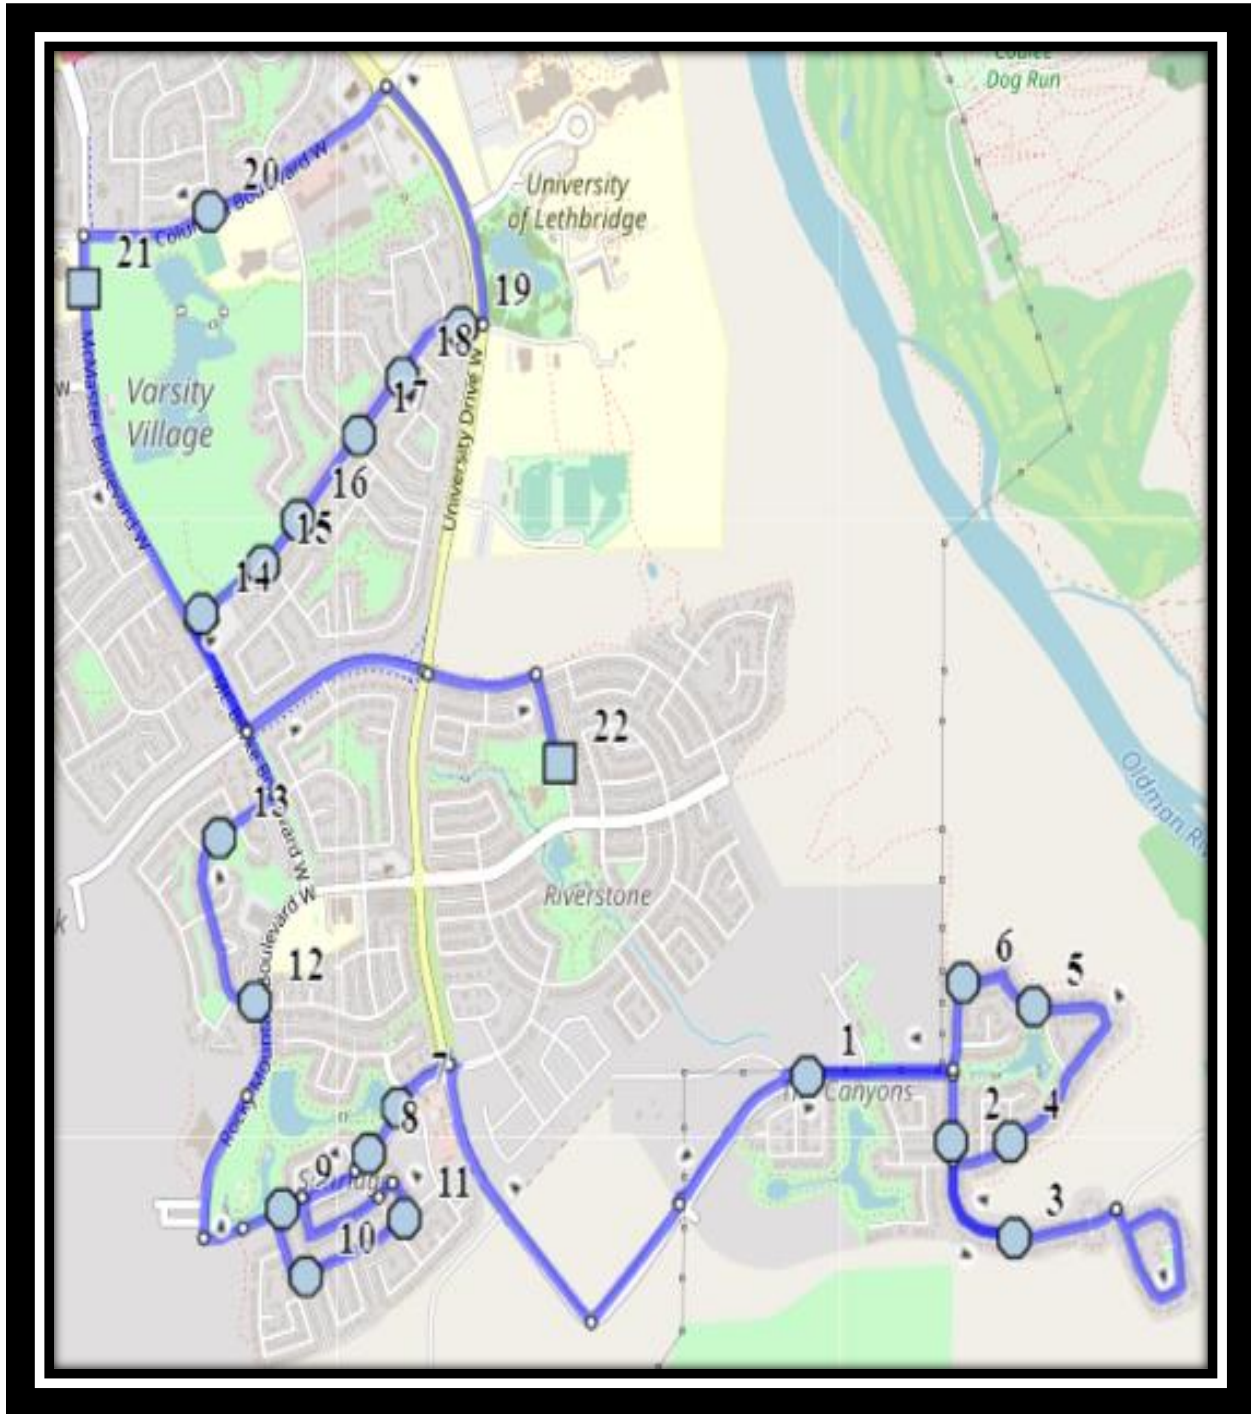

St. Pats/St. Martha W1

REVISED: September 16, 2021

EFFECTIVE: September 22, 2021

PM Route same direction as PM

The Children of St. Martha – 206 McMaster Blvd West – (403) 381-8111

St. Patrick Fine Arts – 80 Rivergreen Road West – (403) 327-4386

Please arrive 5 minutes before scheduled pick up and drop off times. Times shown may vary due to weather & traffic conditions.

Bus routes and maps are subject to change. For the most up-to-date version, visit www.southland.ca/lethbridge.

St. Pats/St. Martha W1

REVISED: September 16, 2021

EFFECTIVE: September 22, 2021

#1 - 7:18 AM - Canyon Parkway West Eastbound - Power Boxes

#2 - 7:19 AM - Canyon Blvd West Southbound - Power Boxes

#3 - 7:21 AM - Canyon Blvd West Eastbound - Walkway Entrance

#4 - 7:25 AM - Canyoncrest Court West Northbound - Power Boxes (SW)

#5 - 7:27 AM - Canyoncrest Point West Westbound

#6 - 7:28 AM - Canyon Blvd West Westbound - Power Box

#7 - 7:33 AM - Sunridge Blvd West Southbound - LPT Stop #13504