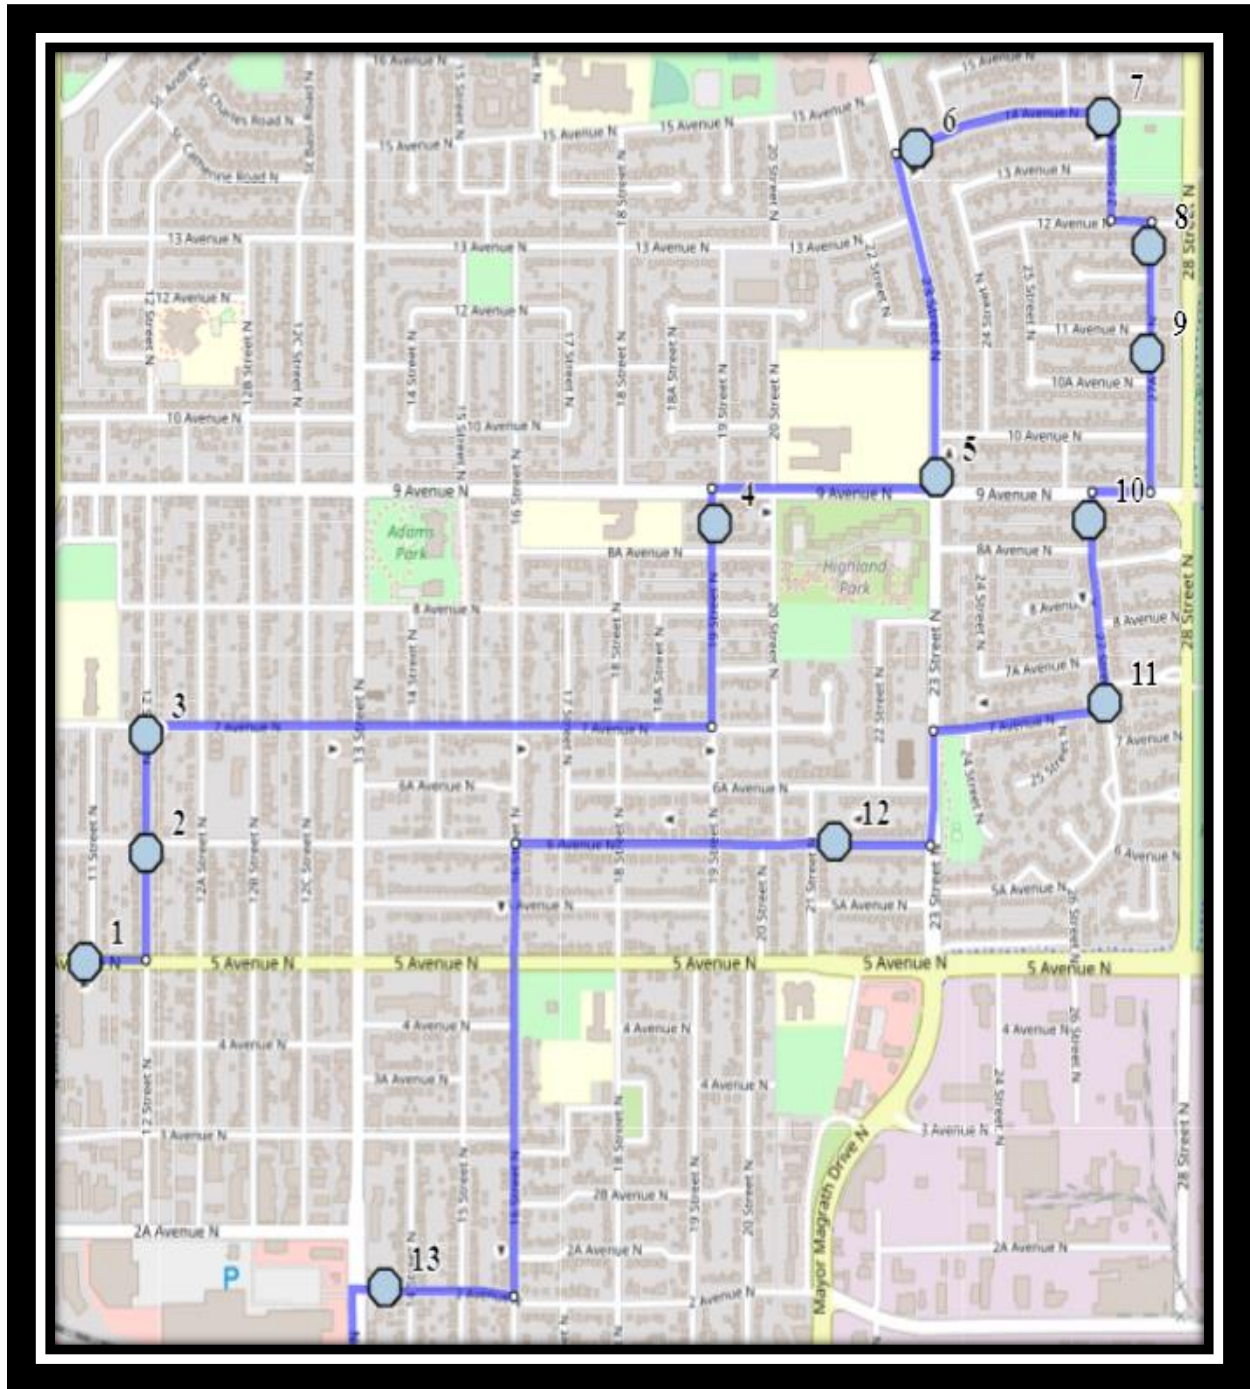

CFM N2

REVISED: October 12, 2021

EFFECTIVE: October 18, 2021

PM Route same direction as AM

Catholic Central High East – 405 18 Street South – (403) 327-4596

St. Francis Middle School – 333 18 Street South – (403) 327-3402

Ecole St. Mary’s – 422 20 Street South – (403) 327-3098

Please arrive 5 minutes before scheduled pick up and drop off times. Times shown may vary due to weather & traffic conditions.
Bus routes and maps are subject to change. For the most up-to-date version, visit www.southland.ca/lethbridge.

#4 - 7:27 AM - 19 Street North Northbound - LPT Stop #11206

#5 - 7:29 AM - 23 Street North Northbound - LPT Stop #11168

#6 - 7:30 AM - 14 Ave North Eastbound - LPT Stop # 11166

#7 - 7:31 AM - 14 Ave North Eastbound - LPT Stop #11163

#8 - 7:32 AM - 27A Street North Southbound - Alley

#9 - 7:33 AM - 27A Street North Southbound - Alley

#10 - 7:35 AM - 27 Street North Southbound - LPT Stop #11169

#11 - 7:36 AM - 27 Street North Southbound - LPT Stop #11172