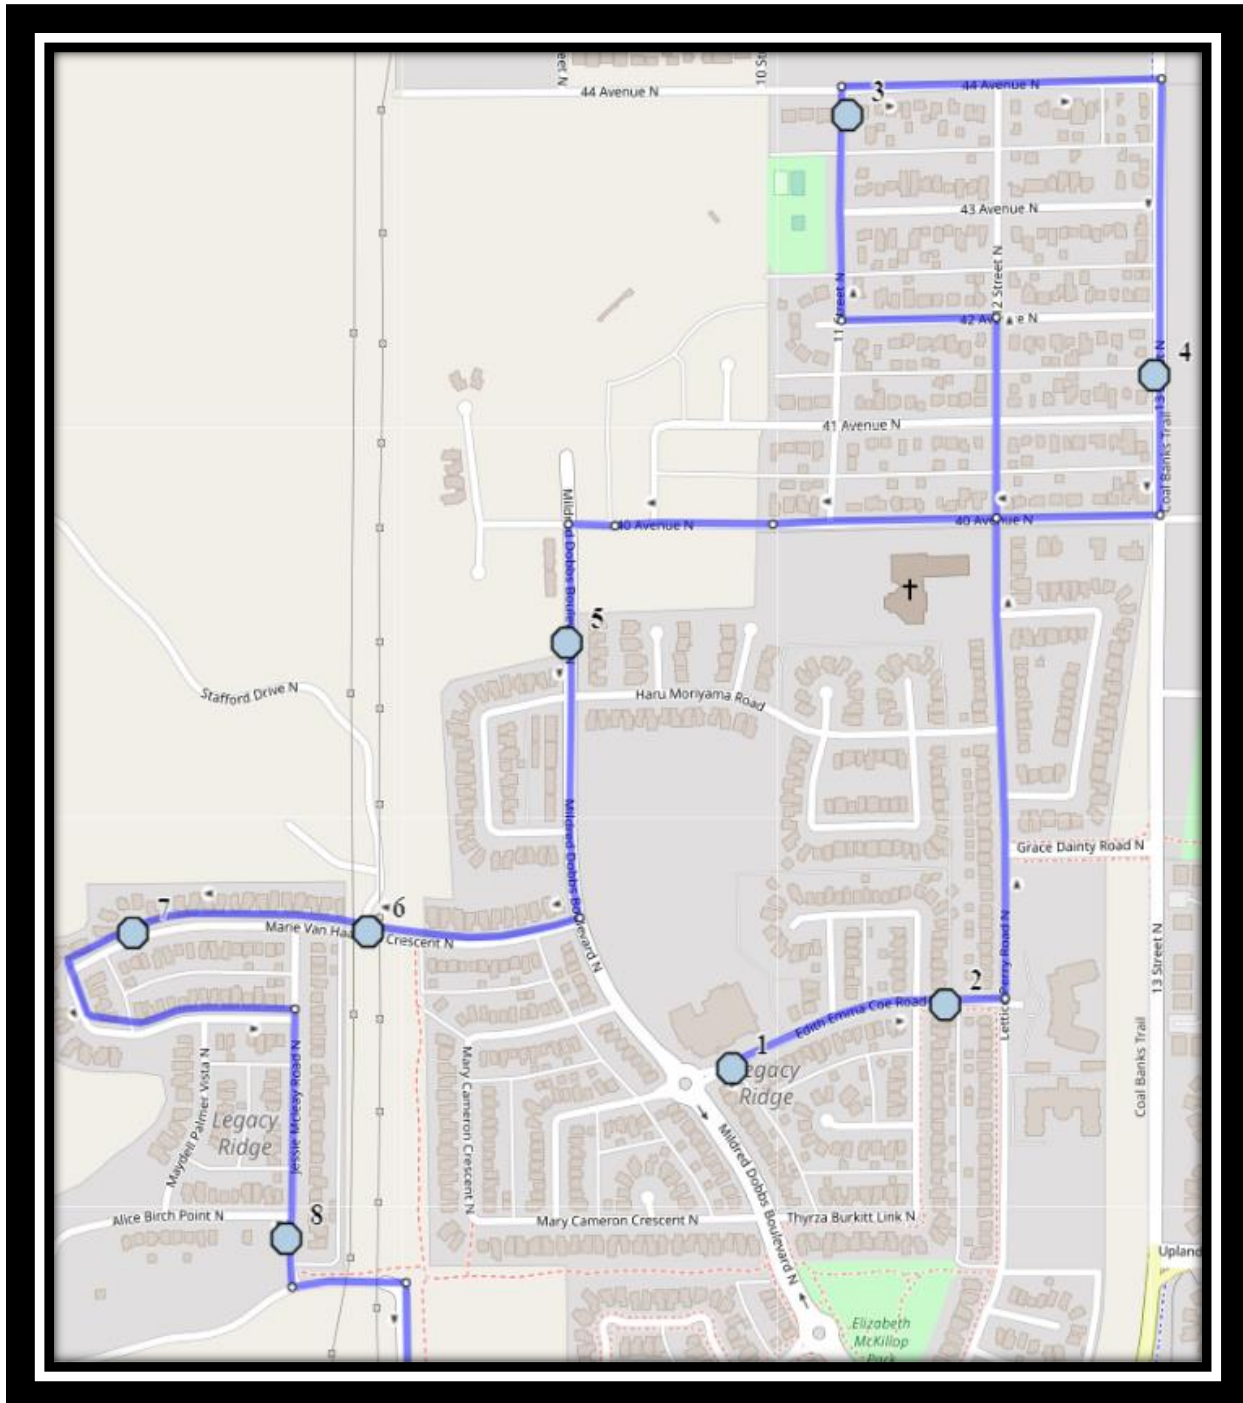

CFM N3

REVISED: October 12, 2021

EFFECTIVE: October 18, 2021

PM Route same direction as AM

Catholic Central High East – 405 18 Street South – (403) 327-4596

St. Francis Middle School – 333 18 Street South – (403) 327-3402

Ecole St. Mary’s – 422 20 Street South – (403) 327-3098

Please arrive 5 minutes before scheduled pick up and drop off times. Times shown may vary due to weather & traffic conditions.
Bus routes and maps are subject to change. For the most up-to-date version, visit www.southland.ca/lethbridge.

CFM N3

REVISED: October 12, 2021

EFFECTIVE: October 18, 2021

- #1 - 7:21 AM - Edith Emma Coe Road North Eastbound - Mailboxes
- #2 - 7:24 AM - Edith Emma Coe Road North - Empty LPT Stop
- #3 - 7:26 AM - 11 Street North Northbound - Power Boxes
- #4 - 7:28 AM - 13 Street North Southbound - Mailboxes
- #5 - 7:31 AM - Mildred Dobbs Blvd North Southbound - Park Entrance
- #6 - 7:34 AM - Marie Van Haarlem Crescent North Westbound - Walkway
- #7 - 7:35 AM - Marie Van Haarlem Crescent North Westbound - Cement Island
- #8 - 7:37 AM - Jessie Mcleay Road North Southbound - Mailboxes
- #9 - 7:50 AM - Catholic Central High School East Campus
- #10 - 7:50 AM - Ecole St. Marys
- #11 - 7:50 AM - St. Francis Junior High