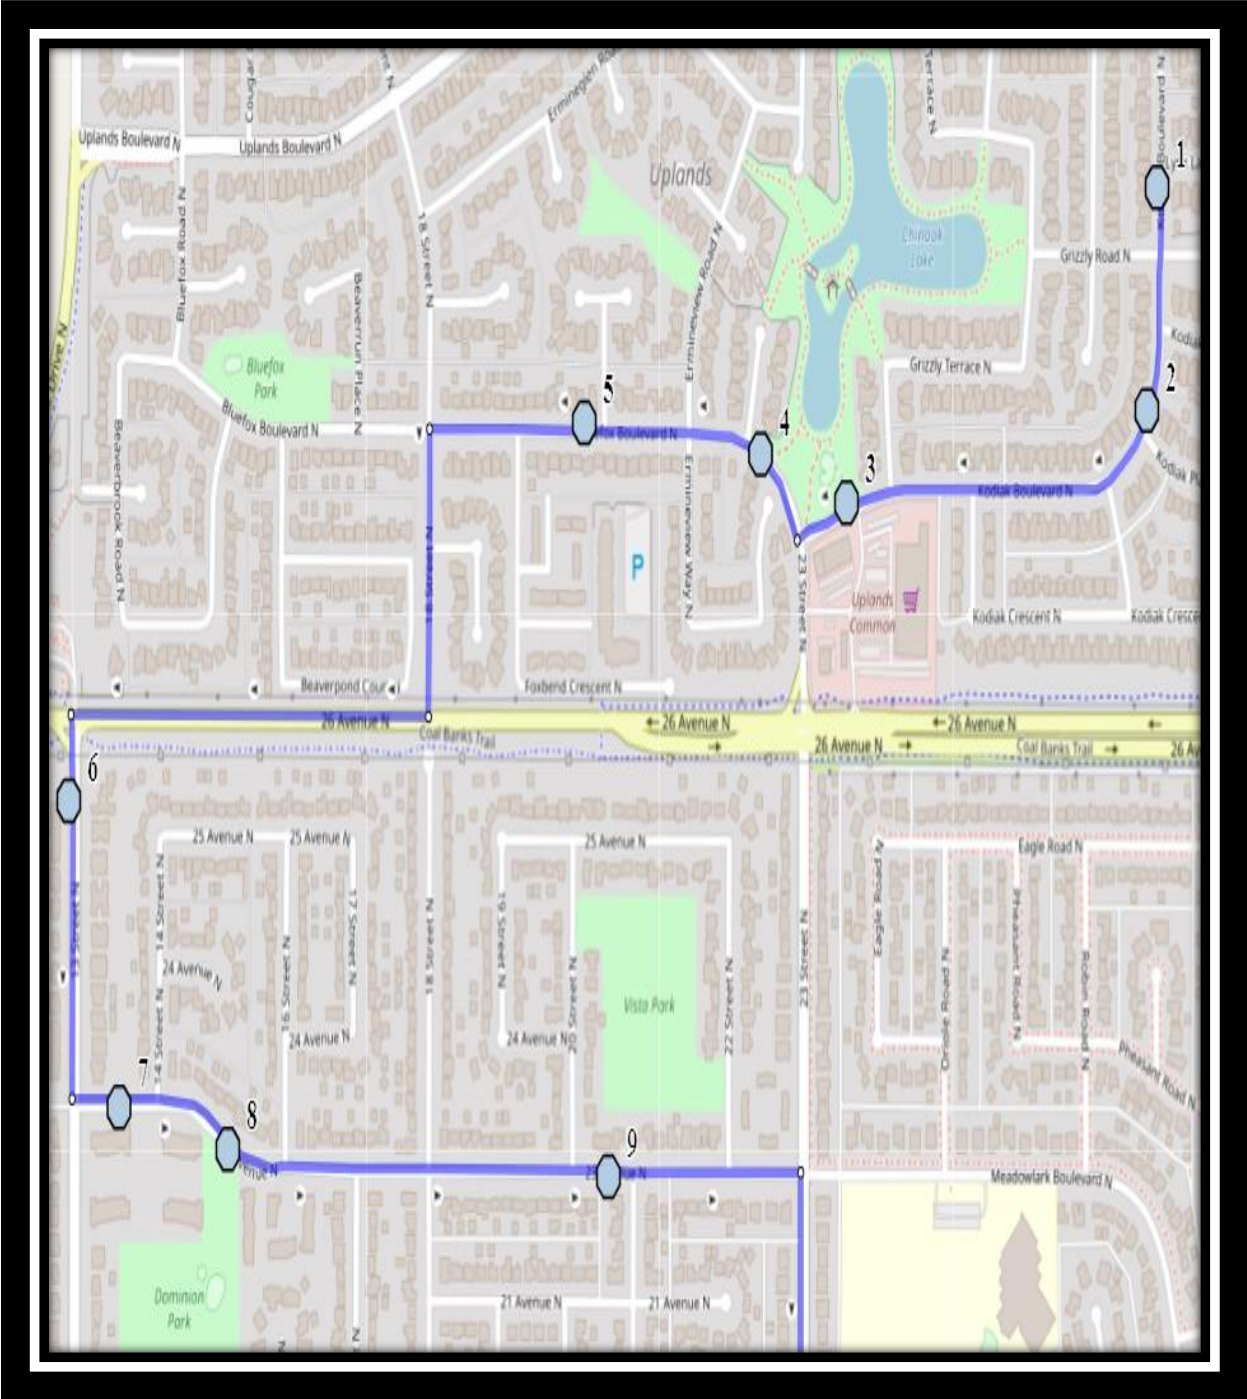

CFM N4

REVISED: October 12, 2021

EFFECTIVE: October 18, 2021

PM Route same direction as AM

- Catholic Central High East – 405 18 Street South – (403) 327-4596**
- St. Francis Middle School – 333 18 Street South – (403) 327-3402**
- Ecole St. Mary's – 422 20 Street South – (403) 327-3098**

Please arrive 5 minutes before scheduled pick up and drop off times. Times shown may vary due to weather & traffic conditions.
Bus routes and maps are subject to change. For the most up-to-date version, visit www.southland.ca/lethbridge.

CFM N4

REVISED: October 12, 2021

EFFECTIVE: October 18, 2021

#1 - 7:30 AM - Kodiak Blvd North Southbound - LPT Stop #11017

#2 - 7:31 AM - Kodiak Blvd North Westbound - LPT Stop #11023

#3 - 7:34 AM - Kodiak Blvd North Westbound - LPT Stop #11024

#4 - 7:35 AM - Bluefox Blvd North Westbound - LPT Stop #11025

#5 - 7:36 AM - Bluefox Blvd North Westbound - LPT Stop #11273

#6 - 7:39 AM - 13 Street North Southbound - Alley

#7 - 7:40 AM - 23 Ave North Eastbound - LPT Stop #11059