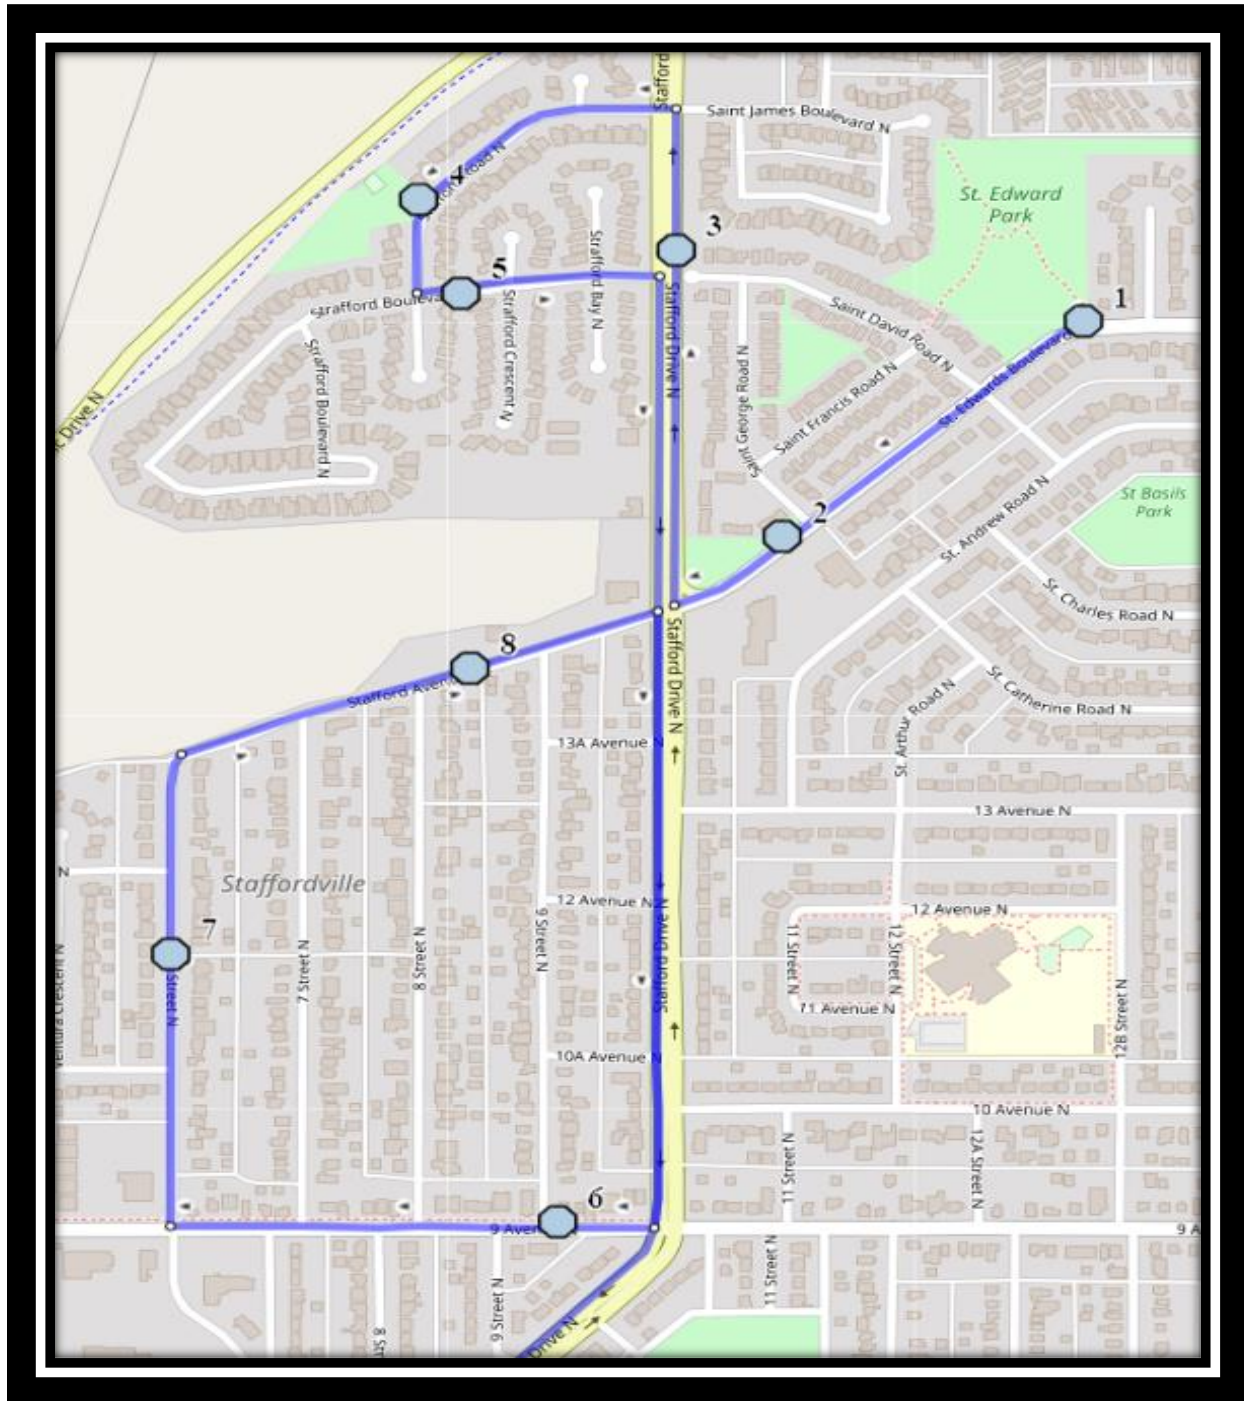

CFM N6

REVISED: October 12, 2021

EFFECTIVE: October 18, 2021

PM Route same direction as AM

Catholic Central High East – 405 18 Street South – (403) 327-4596

St. Francis Middle School – 333 18 Street South – (403) 327-3402

Ecole St. Mary's – 422 20 Street South – (403) 327-3098

Please arrive 5 minutes before scheduled pick up and drop off times. Times shown may vary due to weather & traffic conditions.
Bus routes and maps are subject to change. For the most up-to-date version, visit www.southland.ca/lethbridge.