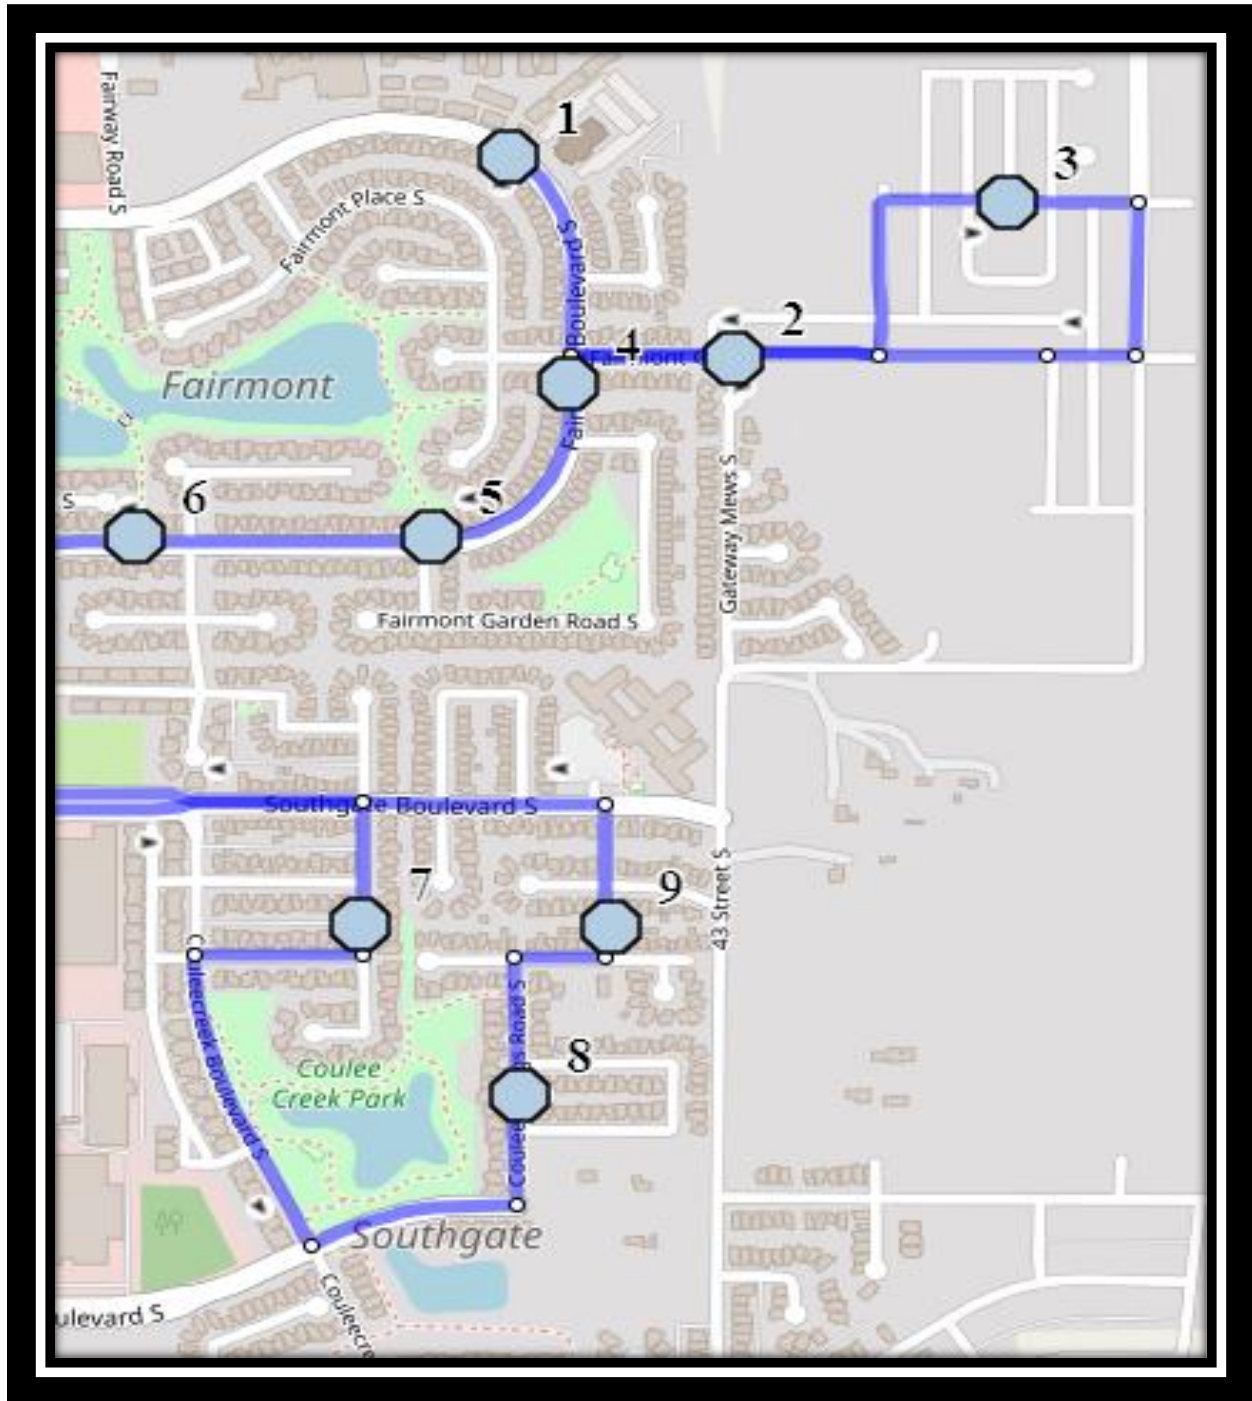

CFM S2

REVISED: October 12, 2021

EFFECTIVE: October 18, 2021

PM Route same as AM

Catholic Central High East – 405 18 Street South – (403) 327-4596

St. Francis Middle School – 333 18 Street South – (403) 327-3402

Ecole St. Mary's – 422 20 Street South – (403) 327-3098

Please arrive 5 minutes before scheduled pick up and drop off times. Times shown may vary due to weather & traffic conditions.
Bus routes and maps are subject to change. For the most up-to-date version, visit www.southland.ca/lethbridge.