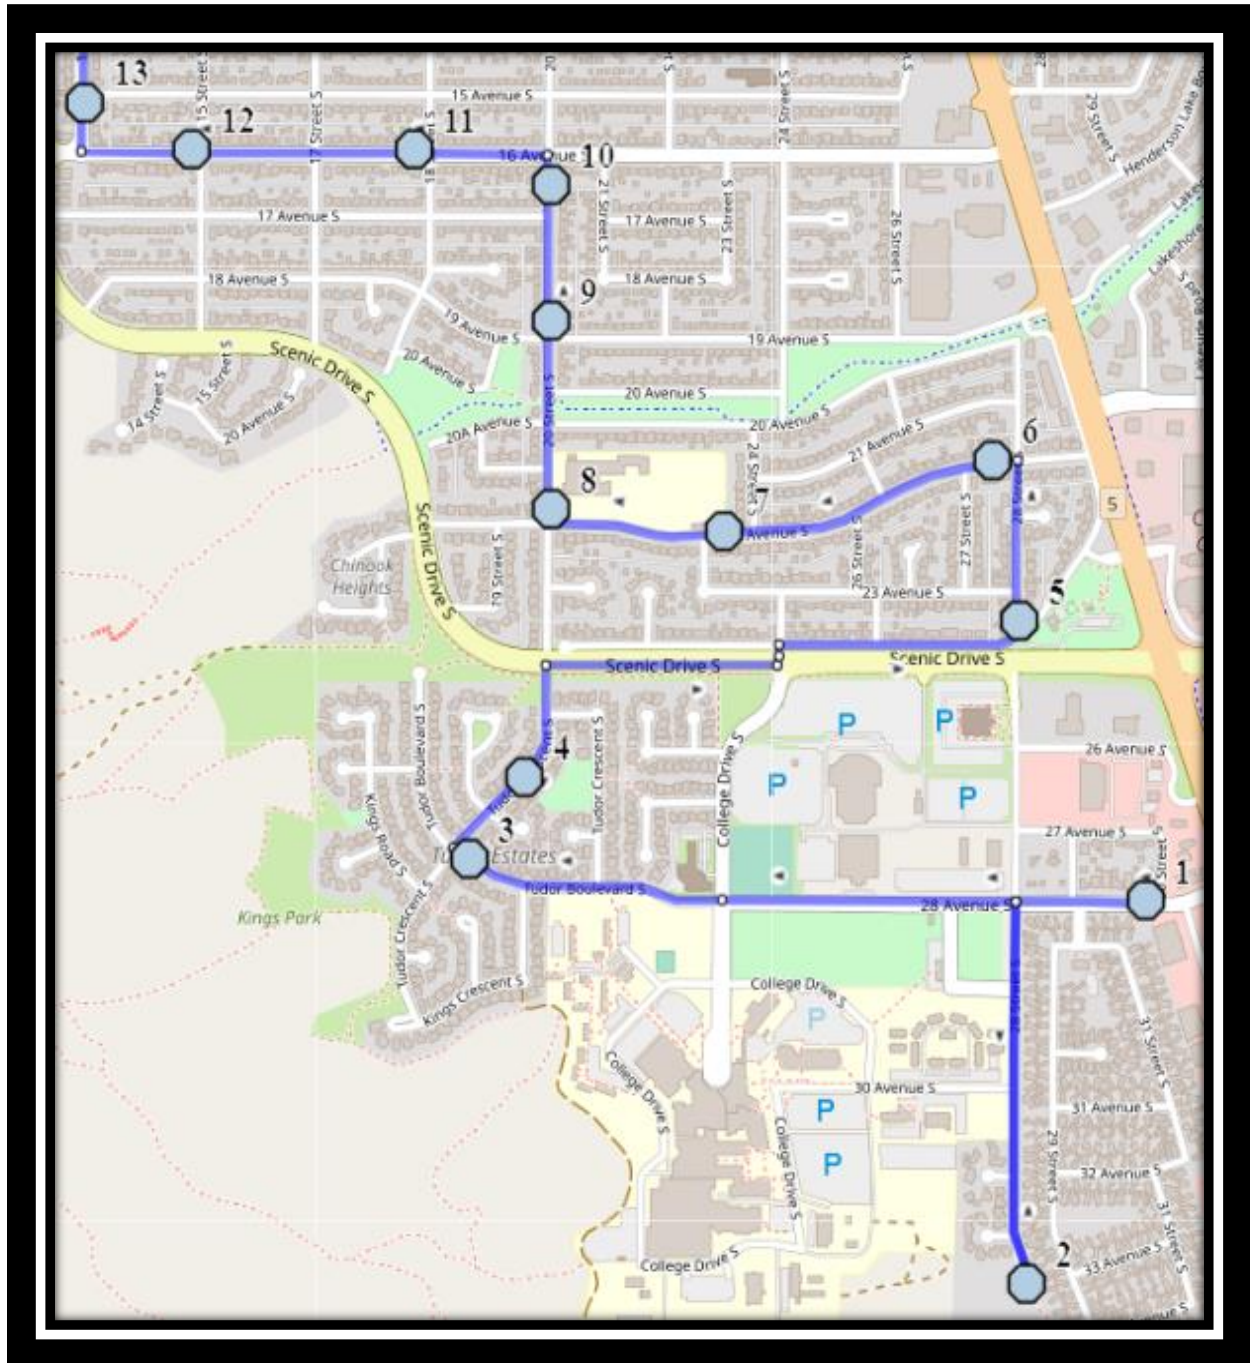

CFM S3

REVISED: October 13, 2021

EFFECTIVE: October 18, 2021

PM Route same direction as AM

Catholic Central High East – 405 18 Street South – (403) 327-4596

St. Francis Middle School – 333 18 Street South – (403) 327-3402

Ecole St. Mary's – 422 20 Street South – (403) 327-3098

Please arrive 5 minutes before scheduled pick up and drop off times. Times shown may vary due to weather & traffic conditions.
Bus routes and maps are subject to change. For the most up-to-date version, visit www.southland.ca/lethbridge.